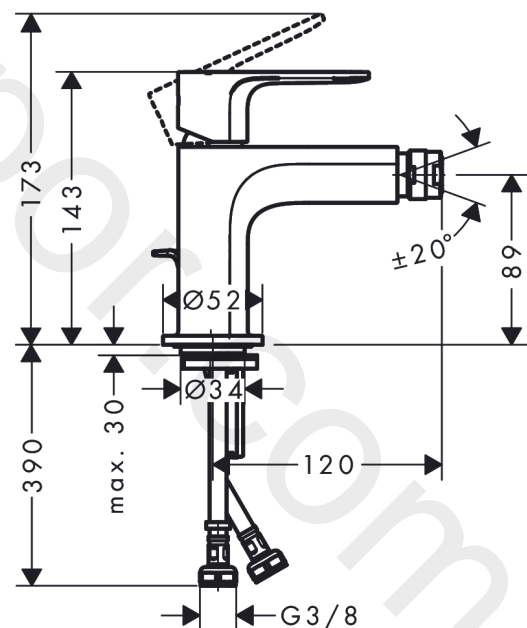

##### product features

- consists of: single lever bidet mixer, waste set
- projection: 120 mm
- spout height: 89 mm
- aerator with ball pivot
- spray type: normal spray
- maximum flow rate at 3 bar: 5 l/min
- ceramic cartridge
- temperature limitation adjustable
- suitable for continuous flow water heaters
- pop-up waste set G 1¼
- material waste set: synthetic
- connection type: G ¾ connections
- connection dimension: DN15
- EU taxonomy: max. 6 l/min - Substantial Contribution (SC) possible
- WRAS 2306325
- WRAS 2306325 - Approval letter 2306325

#### Scale drawing

**Rebris S**  
**Single lever bidet mixer with pop-up waste set**  
 Finish: **Chrome** Article Number: **72210000**

**Flowchart**

www.divapor.com

**Rebris S**  
**Single lever bidet mixer with pop-up waste set**  
 Finish: **Chrome** Article Number: **72210000**

**Exploded Drawing**

Year of production: >06/22

**Rebris S****Single lever bidet mixer with pop-up waste set**Finish: **Chrome** Article Number: **72210000****Spare part list**

Year of production: &gt;06/22

Pos.	Description	Article Number	Price	PU
1	handle	94642000	£ 51,00	1
2	screw cover	95704000	£ 3,30	1
3	hollow set screw M6x10 DIN 916	96029000	£ 3,30	1
4	flange	98863000	£ 51,00	1
5	nut	98864000	£ 43,00	1
6	O-ring 24x2	98388000	£ 3,30	1
7	O-ring 27x1,5	92527000	£ 13,30	1
8	O-ring 25x1,5	98146000	£ 3,30	1
9	cartridge, assy	95973001	£ 79,00	1
10	adapter for cartridge	98866000	£ 35,00	1
11	O-ring 23x2	98398000	£ 3,30	1
12	ball joint	96050000	£ 43,00	1
13	aerator M24x1 (5 l/min)	92372000	£ 20,50	1
14	seal Ø 42	98722000	£ 6,10	1
15	fixing set	96016000	£ 35,00	1
16	screw M8 x 68	97736000	£ 6,10	1
17	connection hose 450 mm M8x0,75 G3/8	97206000	£ 35,00	1
18	O-ring 6,6x1,6	93019000	£ 3,30	1
19	pull rod	96657000	£ 13,30	1
a	pop up waste	94139000	£ 96,00	1