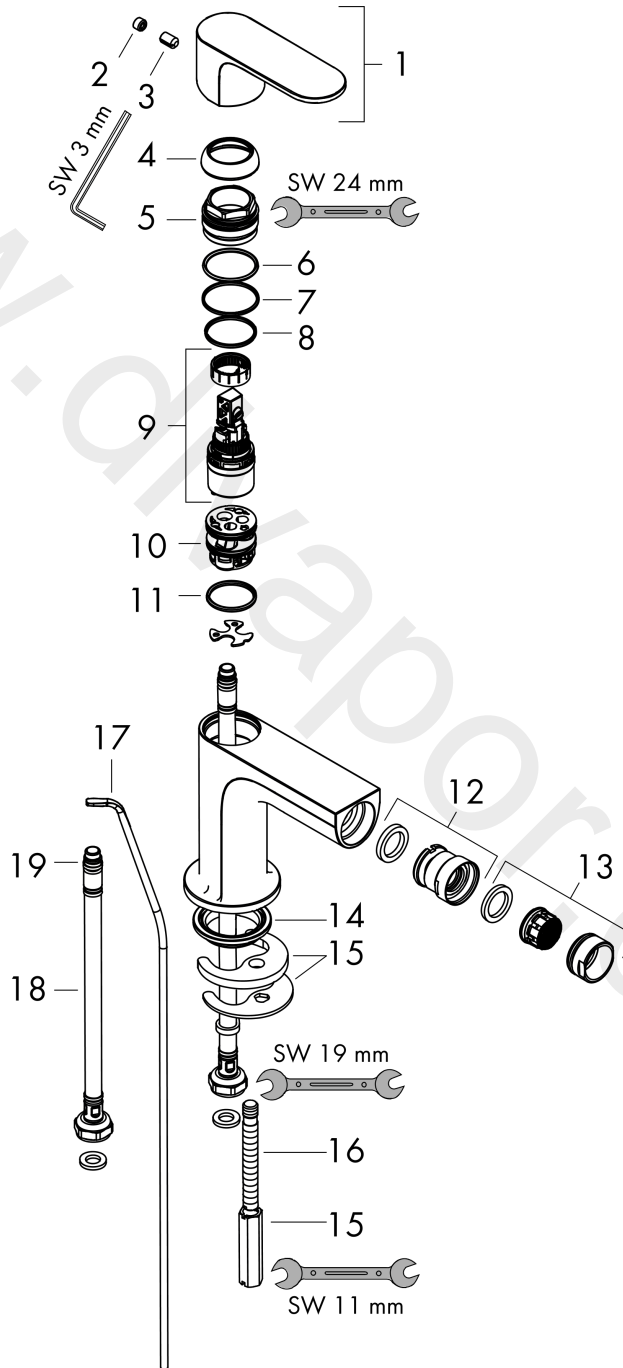

##### product features

- consists of: single lever bidet mixer, waste set
- projection: 120 mm
- spout height: 89 mm
- aerator with ball pivot
- spray type: normal spray
- maximum flow rate at 3 bar: 5 l/min
- ceramic cartridge
- temperature limitation adjustable
- suitable for continuous flow water heaters
- pop-up waste set G 1¼
- material waste set: synthetic
- connection type: G ¾ connections
- connection dimension: DN15
- EU taxonomy: max. 6 l/min - Substantial Contribution (SC) possible
- WRAS 2306325
- WRAS 2306325 - Approval letter 2306325

#### Scale drawing

**Rebris S**  
**Single lever bidet mixer with pop-up waste set**  
 Finish: **Chrome** Article Number: **72210000**

**Flowchart**

www.divapor.com

**Rebris S**  
**Single lever bidet mixer with pop-up waste set**  
 Finish: **Chrome** Article Number: **72210000**

**Exploded Drawing**

Year of production: >06/22

**Rebris S****Single lever bidet mixer with pop-up waste set**Finish: **Chrome** Article Number: **72210000****Spare part list**

Year of production: &gt;06/22

Pos.	Description	Article Number	Price	PU
1	handle	94642000	£ 51,00	1
2	screw cover	95704000	£ 3,30	1
3	hollow set screw M6x10 DIN 916	96029000	£ 3,30	1
4	flange	98863000	£ 51,00	1
5	nut	98864000	£ 43,00	1
6	O-ring 24x2	98388000	£ 3,30	1
7	O-ring 27x1,5	92527000	£ 13,30	1
8	O-ring 25x1,5	98146000	£ 3,30	1
9	cartridge, assy	95973001	£ 79,00	1
10	adapter for cartridge	98866000	£ 35,00	1
11	O-ring 23x2	98398000	£ 3,30	1
12	ball joint	96050000	£ 43,00	1
13	aerator M24x1 (5 l/min)	92372000	£ 20,50	1
14	seal Ø 42	98722000	£ 6,10	1
15	fixing set	96016000	£ 35,00	1
16	screw M8 x 68	97736000	£ 6,10	1
17	connection hose 450 mm M8x0,75 G3/8	97206000	£ 35,00	1
18	O-ring 6,6x1,6	93019000	£ 3,30	1
19	pull rod	96657000	£ 13,30	1
a	pop up waste	94139000	£ 96,00	1