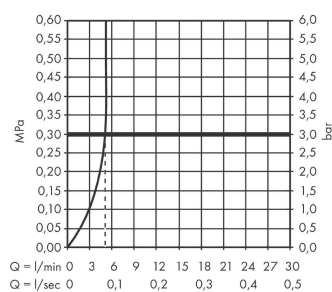

Talis Select S
Bidet mixer with pop-up waste set
 Finish: **Chrome** Article Number: **72202000**

Description

product features

- consists of: Bidet mixer, waste set
- spout height: 100 mm
- aerator with ball pivot
- spray type: normal spray
- maximum flow rate at 3 bar: 5 l/min
- Select cartridge with temperature control
- temperature limitation adjustable
- suitable for continuous flow water heaters
- material waste set: metal
- connection type: G 3/8 connections
- connection dimension: DN15

Article Details

Price excl. VAT

241,67 £

Technology

Product image

Scale drawing

Flowchart

Talis Select S
Bidet mixer with pop-up waste set
 Finish: **Chrome** Article Number: **72202000**

Exploded Drawing

Year of production: >03/18

Talis Select S
Bidet mixer with pop-up waste set
 Finish: **Chrome** Article Number: **72202000**

Spare part list

Year of production: >03/18

Pos.	Description	Article Number	Price	PU
1	handle	92525000	£ 79,00	1
2	adapter for handle	92526000	£ 25,00	1
3	nut	92528000	£ 64,00	1
4	O-ring 27x1,5	92527000	£ 13,30	1
5	cartridge, assy	92529000	£ 110,00	1
6	adapter for cartridge	98866000	£ 35,00	1
7	O-ring 23x2	98398000	£ 3,30	1
8	ball joint	96050000	£ 43,00	1
9	aerator M24x1 (5 l/min)	95379000	£ 43,00	1
10	screw M8 x 68	97736000	£ 6,10	1
11	seal Ø 42	98722000	£ 6,10	1
12	fixing set	96016000	£ 35,00	1
13	connection hose 450 mm M8x0,75 G3/8	93405000	£ 43,00	1
14	O-ring 7x1,5	98422000	£ 3,30	1
15	non return valve DW 10	96456000	£ 9,00	1
16	filter	92532000	£ 9,00	1
17	sealing set	92533000	£ 3,30	1
18	pull rod	96657000	£ 13,30	1
a	pop up waste	94139000	£ 96,00	1