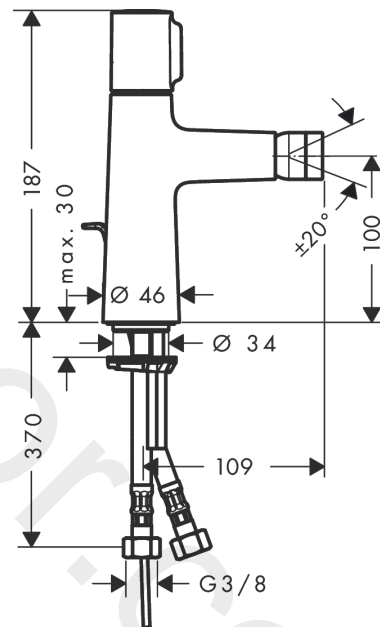

Talis Select S
Bidet mixer with pop-up waste set
 Finish: **Chrome** Article Number: **72202000**

Description

product features

- consists of: Bidet mixer, waste set
- spout height: 100 mm
- aerator with ball pivot
- spray type: normal spray
- maximum flow rate at 3 bar: 5 l/min
- Select cartridge with temperature control
- temperature limitation adjustable
- suitable for continuous flow water heaters
- material waste set: metal
- connection type: G 3/8 connections
- connection dimension: DN15

Article Details

Price excl. VAT

241,67 £

Technology

Product image

Scale drawing

Flowchart

Talis Select S
Bidet mixer with pop-up waste set
 Finish: **Chrome** Article Number: **72202000**

Exploded Drawing

Year of production: >03/18

Talis Select S
Bidet mixer with pop-up waste set
 Finish: **Chrome** Article Number: **72202000**

Spare part list

Year of production: >03/18

Pos.	Description	Article Number	Price	PU
1	handle	92525000	£ 79,00	1
2	adapter for handle	92526000	£ 25,00	1
3	nut	92528000	£ 64,00	1
4	O-ring 27x1,5	92527000	£ 13,30	1
5	cartridge, assy	92529000	£ 110,00	1
6	adapter for cartridge	98866000	£ 35,00	1
7	O-ring 23x2	98398000	£ 3,30	1
8	ball joint	96050000	£ 43,00	1
9	aerator M24x1 (5 l/min)	95379000	£ 43,00	1
10	screw M8 x 68	97736000	£ 6,10	1
11	seal Ø 42	98722000	£ 6,10	1
12	fixing set	96016000	£ 35,00	1
13	connection hose 450 mm M8x0,75 G3/8	93405000	£ 43,00	1
14	O-ring 7x1,5	98422000	£ 3,30	1
15	non return valve DW 10	96456000	£ 9,00	1
16	filter	92532000	£ 9,00	1
17	sealing set	92533000	£ 3,30	1
18	pull rod	96657000	£ 13,30	1
a	pop up waste	94139000	£ 96,00	1