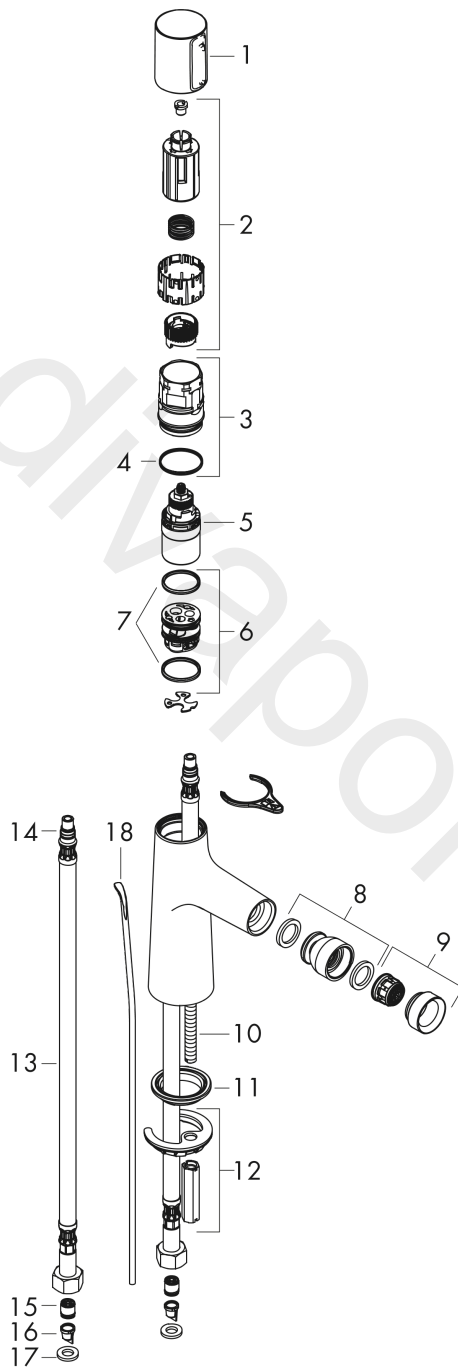

Talis Select S
Bidet mixer with pop-up waste set
 Finish: **Chrome** Article Number: **72202000**

Description

product features

- consists of: Bidet mixer, waste set
- spout height: 100 mm
- aerator with ball pivot
- spray type: normal spray
- maximum flow rate at 3 bar: 5 l/min
- Select cartridge with temperature control
- temperature limitation adjustable
- suitable for continuous flow water heaters
- material waste set: metal
- connection type: G 3/8 connections
- connection dimension: DN15

Article Details

Price excl. VAT

241,67 £

Technology

Product image

Scale drawing

Flowchart

Talis Select S
Bidet mixer with pop-up waste set
 Finish: **Chrome** Article Number: **72202000**

Exploded Drawing

Year of production: >03/18

Talis Select S
Bidet mixer with pop-up waste set
 Finish: **Chrome** Article Number: **72202000**

Spare part list

Year of production: >03/18

Pos.	Description	Article Number	Price	PU
1	handle	92525000	£ 79,00	1
2	adapter for handle	92526000	£ 25,00	1
3	nut	92528000	£ 64,00	1
4	O-ring 27x1,5	92527000	£ 13,30	1
5	cartridge, assy	92529000	£ 110,00	1
6	adapter for cartridge	98866000	£ 35,00	1
7	O-ring 23x2	98398000	£ 3,30	1
8	ball joint	96050000	£ 43,00	1
9	aerator M24x1 (5 l/min)	95379000	£ 43,00	1
10	screw M8 x 68	97736000	£ 6,10	1
11	seal Ø 42	98722000	£ 6,10	1
12	fixing set	96016000	£ 35,00	1
13	connection hose 450 mm M8x0,75 G3/8	93405000	£ 43,00	1
14	O-ring 7x1,5	98422000	£ 3,30	1
15	non return valve DW 10	96456000	£ 9,00	1
16	filter	92532000	£ 9,00	1
17	sealing set	92533000	£ 3,30	1
18	pull rod	96657000	£ 13,30	1
a	pop up waste	94139000	£ 96,00	1