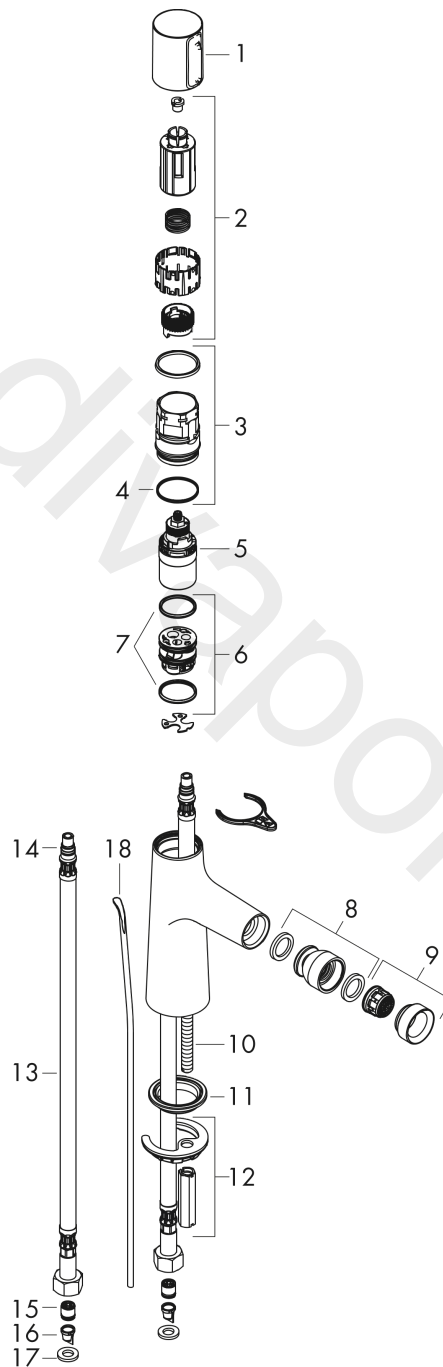

Talis Select S
Bidet mixer with pop-up waste set
 Surfaces: Article Number: **72202000**

Exploded Drawing

Year of production: **10/15 - 02/18**

Talis Select S

Bidet mixer with pop-up waste set

Surfaces: Article Number: **72202000**

Spare part list

Year of production: **10/15 - 02/18**

Pos.	Description	Article Number	Price	PU
1	handle	92525000	£ 79,00	1
2	adapter for handle	92526000	£ 25,00	1
3	nut	92528000	£ 64,00	1
4	O-ring 27x1,5	92527000	£ 13,30	1
5	cartridge, assy	92529000	£ 110,00	1
6	adapter for cartridge	98866000	£ 35,00	1
7	O-ring 23x2	98398000	£ 3,30	1
8	ball joint	96050000	£ 43,00	1
9	aerator M24x1 (5 l/min)	95379000	£ 43,00	1
10	screw M8 x 68	97736000	£ 6,10	1
11	seal Ø 42	98722000	£ 6,10	1
12	fixing set	96016000	£ 35,00	1
13	connection hose 450 mm M8x0,75 G3/8	93405000	£ 43,00	1
14	O-ring 7x1,5	98422000	£ 3,30	1
15	non return valve DW 10	96456000	£ 9,00	1
16	filter	92532000	£ 9,00	1
17	sealing set	92533000	£ 3,30	1
18	pull rod	96657000	£ 13,30	1
a	pop up waste	94139000	£ 96,00	1