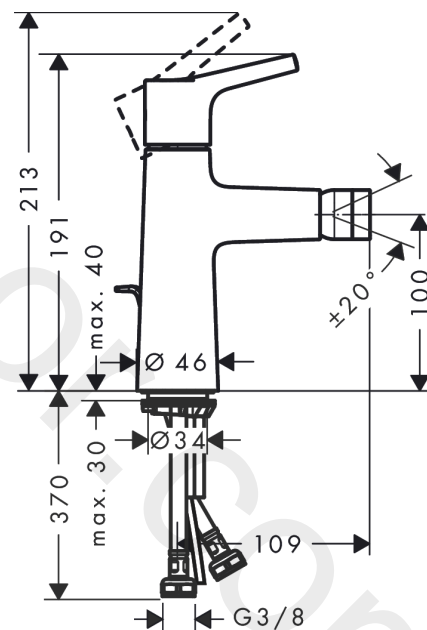

Talis S
Single lever bidet mixer with pop-up waste set
 Finish: **Chrome** Article Number: **72200000**

Description

product features

- consists of: single lever bidet mixer, waste set
- projection: 109 mm
- spout height: 100 mm
- aerator with ball pivot
- spray type: normal spray
- maximum flow rate at 3 bar: 5 l/min
- ceramic cartridge
- temperature limitation adjustable
- suitable for continuous flow water heaters
- material waste set: metal
- connection type: G 3/8 connections
- connection dimension: DN15
- EU taxonomy: max. 6 l/min - Substantial Contribution (SC) possible

Article Details

Price excl. VAT 192,50 £

Technology

Certificates / Sustainability

Product image

Scale drawing

Talis S
Single lever bidet mixer with pop-up waste set
 Finish: **Chrome** Article Number: **72200000**

Flowchart

Talis S
Single lever bidet mixer with pop-up waste set
 Finish: **Chrome** Article Number: **72200000**

Exploded Drawing

Year of production: >04/17

Talis S

Single lever bidet mixer with pop-up waste set

Finish: **Chrome** Article Number: **72200000**

Spare part list

Year of production: >04/17

Pos.	Description	Article Number	Price	PU
1	handle	92626000	£ 35,00	1
2	screw cover	95704000	£ 3,30	1
3	flange	92625000	£ 35,00	1
4	nut	92627000	£ 20,50	1
5	O-ring 27x1,5	92527000	£ 13,30	1
6	cartridge, assy	97685000	£ 64,00	1
7	seal	98865000	£ 35,00	1
8	adapter for cartridge	92628000	£ 20,50	1
9	adapter for cartridge	98866000	£ 35,00	1
10	O-ring 23x2	98398000	£ 3,30	1
11	ball joint	96050000	£ 43,00	1
12	aerator M24x1 (5 l/min)	95379000	£ 43,00	1
13	screw M8 x 68	97736000	£ 6,10	1
14	seal	97608000	£ 6,10	1
15	fixing set	96016000	£ 35,00	1
16	connection hose 450 mm M8x0,75 G3/8	97206000	£ 35,00	1
17	O-ring 6,6x1,6	93019000	£ 3,30	1
18	pull rod	96657000	£ 13,30	1
a	pop up waste	94139000	£ 96,00	1