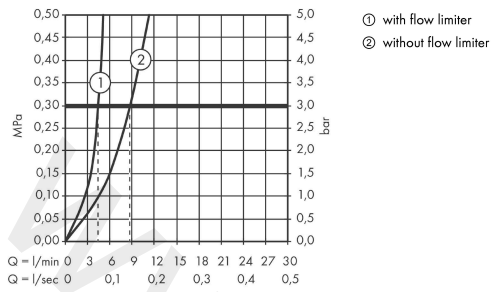

Talis S
Single lever bidet mixer with pop-up waste set
Finish: **Chrome** Article Number: **72200000**

Flowchart