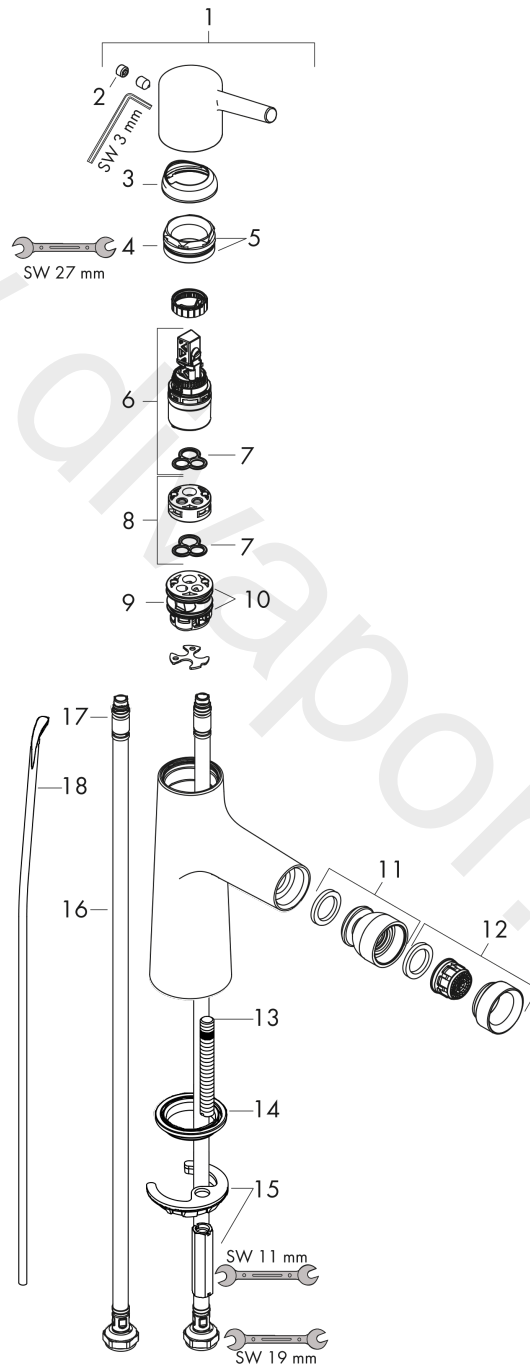

Talis S
Single lever bidet mixer with pop-up waste set
 Finish: **Chrome** Article Number: **72200000**

Description

product features

- consists of: single lever bidet mixer, waste set
- projection: 109 mm
- spout height: 100 mm
- aerator with ball pivot
- spray type: normal spray
- maximum flow rate at 3 bar: 5 l/min
- ceramic cartridge
- temperature limitation adjustable
- suitable for continuous flow water heaters
- material waste set: metal
- connection type: G 3/8 connections
- connection dimension: DN15
- EU taxonomy: max. 6 l/min - Substantial Contribution (SC) possible

Article Details

Price excl. VAT 192,50 £

Technology

Certificates / Sustainability

Product image

Scale drawing

Talis S
Single lever bidet mixer with pop-up waste set
 Finish: **Chrome** Article Number: **72200000**

Flowchart

Talis S
Single lever bidet mixer with pop-up waste set
 Finish: **Chrome** Article Number: **72200000**

Exploded Drawing

Year of production: >04/17

Talis S

Single lever bidet mixer with pop-up waste set

Finish: **Chrome** Article Number: **72200000**

Spare part list

Year of production: >04/17

Pos.	Description	Article Number	Price	PU
1	handle	92626000	£ 35,00	1
2	screw cover	95704000	£ 3,30	1
3	flange	92625000	£ 35,00	1
4	nut	92627000	£ 20,50	1
5	O-ring 27x1,5	92527000	£ 13,30	1
6	cartridge, assy	97685000	£ 64,00	1
7	seal	98865000	£ 35,00	1
8	adapter for cartridge	92628000	£ 20,50	1
9	adapter for cartridge	98866000	£ 35,00	1
10	O-ring 23x2	98398000	£ 3,30	1
11	ball joint	96050000	£ 43,00	1
12	aerator M24x1 (5 l/min)	95379000	£ 43,00	1
13	screw M8 x 68	97736000	£ 6,10	1
14	seal	97608000	£ 6,10	1
15	fixing set	96016000	£ 35,00	1
16	connection hose 450 mm M8x0,75 G3/8	97206000	£ 35,00	1
17	O-ring 6,6x1,6	93019000	£ 3,30	1
18	pull rod	96657000	£ 13,30	1
a	pop up waste	94139000	£ 96,00	1