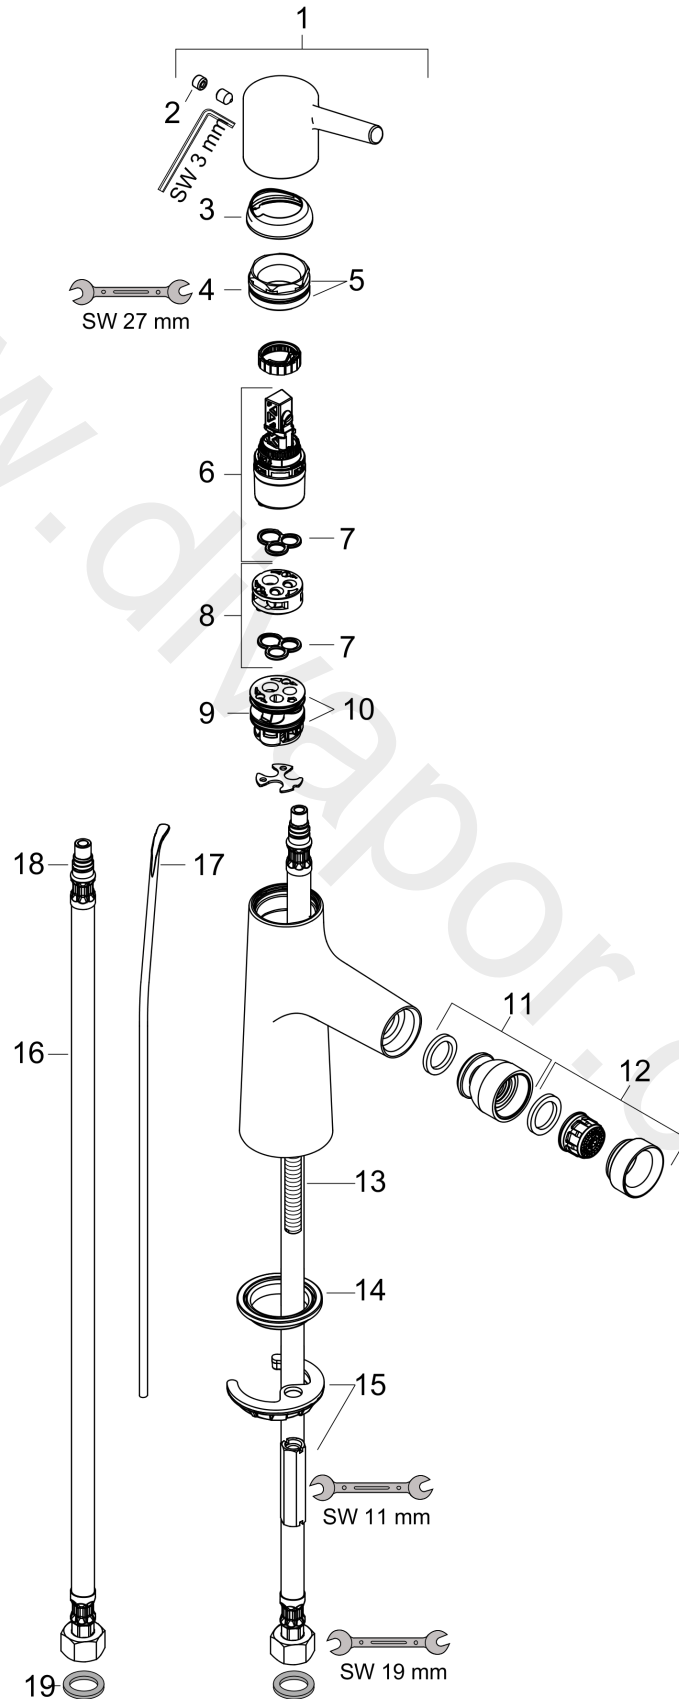

Talis S
Single lever bidet mixer with pop-up waste set
 Surfaces: Article Number: **72200000**

Exploded Drawing

Year of production: **10/15 - 03/17**

Talis S**Single lever bidet mixer with pop-up waste set**Surfaces: Article Number: **72200000****Spare part list**Year of production: **10/15 - 03/17**

Pos.	Description	Article Number	Price	PU
1	handle	92626000	£ 35,00	1
2	screw cover	95704000	£ 3,30	1
3	flange	92625000	£ 35,00	1
4	nut	92627000	£ 20,50	1
5	O-ring 27x1,5	92527000	£ 13,30	1
6	cartridge, assy	97685000	£ 64,00	1
7	seal	98865000	£ 35,00	1
8	adapter for cartridge	92628000	£ 20,50	1
9	adapter for cartridge	98866000	£ 35,00	1
10	O-ring 23x2	98398000	£ 3,30	1
11	ball joint	96050000	£ 43,00	1
12	aerator M24x1 (5 l/min)	95379000	£ 43,00	1
13	screw M8 x 68	97736000	£ 6,10	1
14	seal	97608000	£ 6,10	1
15	fixing set	96016000	£ 35,00	1
16	connection hose 450 mm M8x0,75 G3/8	97206000	£ 35,00	1
17	O-ring 7x1,5	98422000	£ 3,30	1
18	sealing set	95581000	£ 6,10	1
19	pull rod	96657000	£ 13,30	1
a	pop up waste	94139000	£ 96,00	1