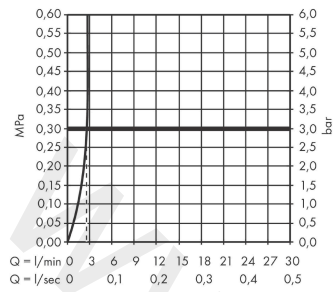

Talis S

Single lever basin mixer for concealed installation wall-mounted with spout 22.5 cm 2 ticks

Finish: **Chrome** Article Number: **72117009**

Description

product features

- consists of: single lever basin mixer for concealed installation wall-mounted, waste set
- projection: 225 mm
- handle variant: lever handle
- spray type: normal spray
- maximum flow rate at 3 bar: 3,8 l/min
- ceramic cartridge
- temperature limitation adjustable
- non-closing waste set
- material waste set: metal
- connection type: basic set
- connection dimension: DN15
- handle can be positioned on the right or left, depending on the basic set installation

Technology

Product image

Scale drawing

Talis S

Single lever basin mixer for concealed installation wall-mounted with spout 22.5 cm 2 ticks

Finish: **Chrome** Article Number: **72117009**

Flowchart

www.divapor.com

Talis S

Single lever basin mixer for concealed installation wall-mounted with spout 22.5 cm 2 ticks

Finish: **Chrome** Article Number: **72117009**

Installation examples

Talis S

Single lever basin mixer for concealed installation wall-mounted with spout 22.5 cm 2 ticks