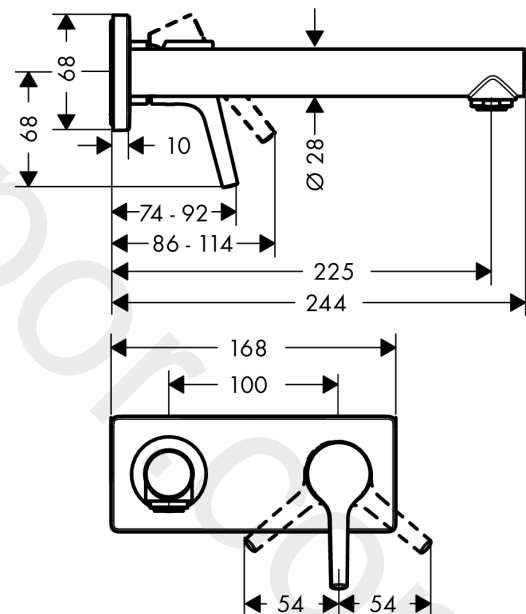

Talis S

Single lever basin mixer for concealed installation wall-mounted with spout 22.5 cm 2 ticks

Finish: **Chrome** Article Number: **72117009**

Description

product features

- consists of: single lever basin mixer for concealed installation wall-mounted, waste set
- projection: 225 mm
- handle variant: lever handle
- spray type: normal spray
- maximum flow rate at 3 bar: 3,8 l/min
- ceramic cartridge
- temperature limitation adjustable
- non-closing waste set
- material waste set: metal
- connection type: basic set
- connection dimension: DN15
- handle can be positioned on the right or left, depending on the basic set installation

Technology

Product image

Scale drawing

Talis S

Single lever basin mixer for concealed installation wall-mounted with spout 22.5 cm 2 ticks

Finish: **Chrome** Article Number: **72117009**

Flowchart

www.divapor.com

Talis S

Single lever basin mixer for concealed installation wall-mounted with spout 22.5 cm 2 ticks

Finish: **Chrome** Article Number: **72117009**

Installation examples

Talis S

Single lever basin mixer for concealed installation wall-mounted with spout 22.5 cm 2 ticks

Year of production: >04/20

Pos.	Description	Article Number	Price	PU
1	handle	92648000	£ 64,00	1
2	screw cover	96338000	£ 3,30	1
3	flange	92657000	£ 20,50	1
4	nut	92658000	£ 35,00	1
5	O-ring 33x1,5	98164000	£ 3,30	1
6	cartridge, assy	95973000	£ 79,00	1
7	locking screw for handle	95140000	£ 6,10	1
8	seal	98865000	£ 35,00	1
9	O-ring 26x2	98147000	£ 3,30	1
10	adapter for cartridge	95634000	£ 13,30	1
11	escutcheon	92649000	£ 64,00	1
12	O-ring 35x3	98435000	£ 3,30	1
13	spout 225 mm	92656000	£ 173,00	1
14	aerator M24x1	98453000	£ 20,50	1
15	hollow set screw M5x8	92851000	£ 3,30	1
16	O-Ring 36x2,5	98190000	£ 3,30	1
17	connecting thread G½	95626000	£ 43,00	1
18	O-ring 13x2	98128000	£ 3,30	1
a	waste	50001000	£ 71,00	1
b	adapter for exchanged connections	93819000	£ 173,00	1