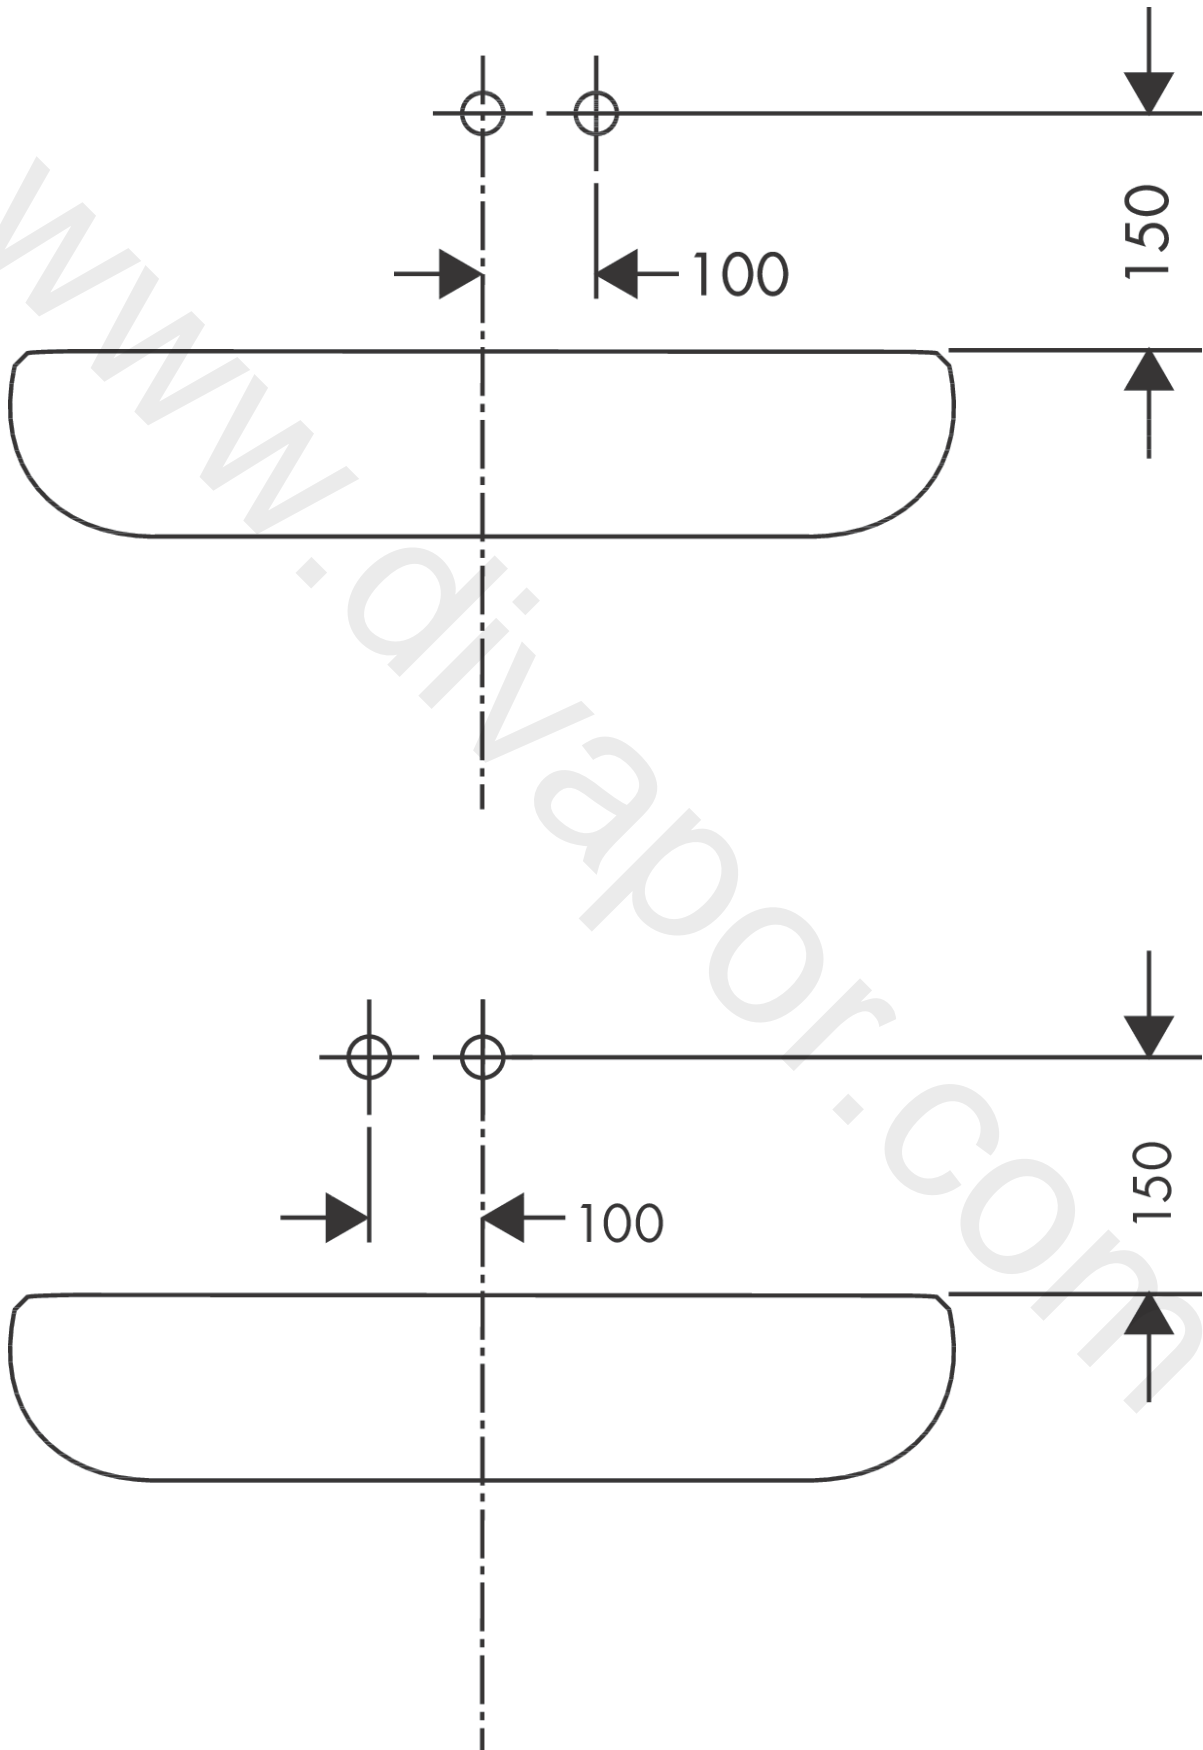

Talis S

Single lever basin mixer for concealed installation wall-mounted with spout 22.5 cm 2 ticks

Finish: **Chrome** Article Number: **72117009**

Description

product features

- consists of: single lever basin mixer for concealed installation wall-mounted, waste set
- projection: 225 mm
- handle variant: lever handle
- spray type: normal spray
- maximum flow rate at 3 bar: 3,8 l/min
- ceramic cartridge
- temperature limitation adjustable
- non-closing waste set
- material waste set: metal
- connection type: basic set
- connection dimension: DN15
- handle can be positioned on the right or left, depending on the basic set installation

Technology

Product image

Scale drawing

Talis S

Single lever basin mixer for concealed installation wall-mounted with spout 22.5 cm 2 ticks

Finish: **Chrome** Article Number: **72117009**

Flowchart

www.divapor.com

Talis S

Single lever basin mixer for concealed installation wall-mounted with spout 22.5 cm 2 ticks

Finish: **Chrome** Article Number: **72117009**

Installation examples

Talis S

Single lever basin mixer for concealed installation wall-mounted with spout 22.5 cm 2 ticks

Year of production: >04/20

Pos.	Description	Article Number	Price	PU
1	handle	92648000	£ 64,00	1
2	screw cover	96338000	£ 3,30	1
3	flange	92657000	£ 20,50	1
4	nut	92658000	£ 35,00	1
5	O-ring 33x1,5	98164000	£ 3,30	1
6	cartridge, assy	95973000	£ 79,00	1
7	locking screw for handle	95140000	£ 6,10	1
8	seal	98865000	£ 35,00	1
9	O-ring 26x2	98147000	£ 3,30	1
10	adapter for cartridge	95634000	£ 13,30	1
11	escutcheon	92649000	£ 64,00	1
12	O-ring 35x3	98435000	£ 3,30	1
13	spout 225 mm	92656000	£ 173,00	1
14	aerator M24x1	98453000	£ 20,50	1
15	hollow set screw M5x8	92851000	£ 3,30	1
16	O-Ring 36x2,5	98190000	£ 3,30	1
17	connecting thread G½	95626000	£ 43,00	1
18	O-ring 13x2	98128000	£ 3,30	1
a	waste	50001000	£ 71,00	1
b	adapter for exchanged connections	93819000	£ 173,00	1