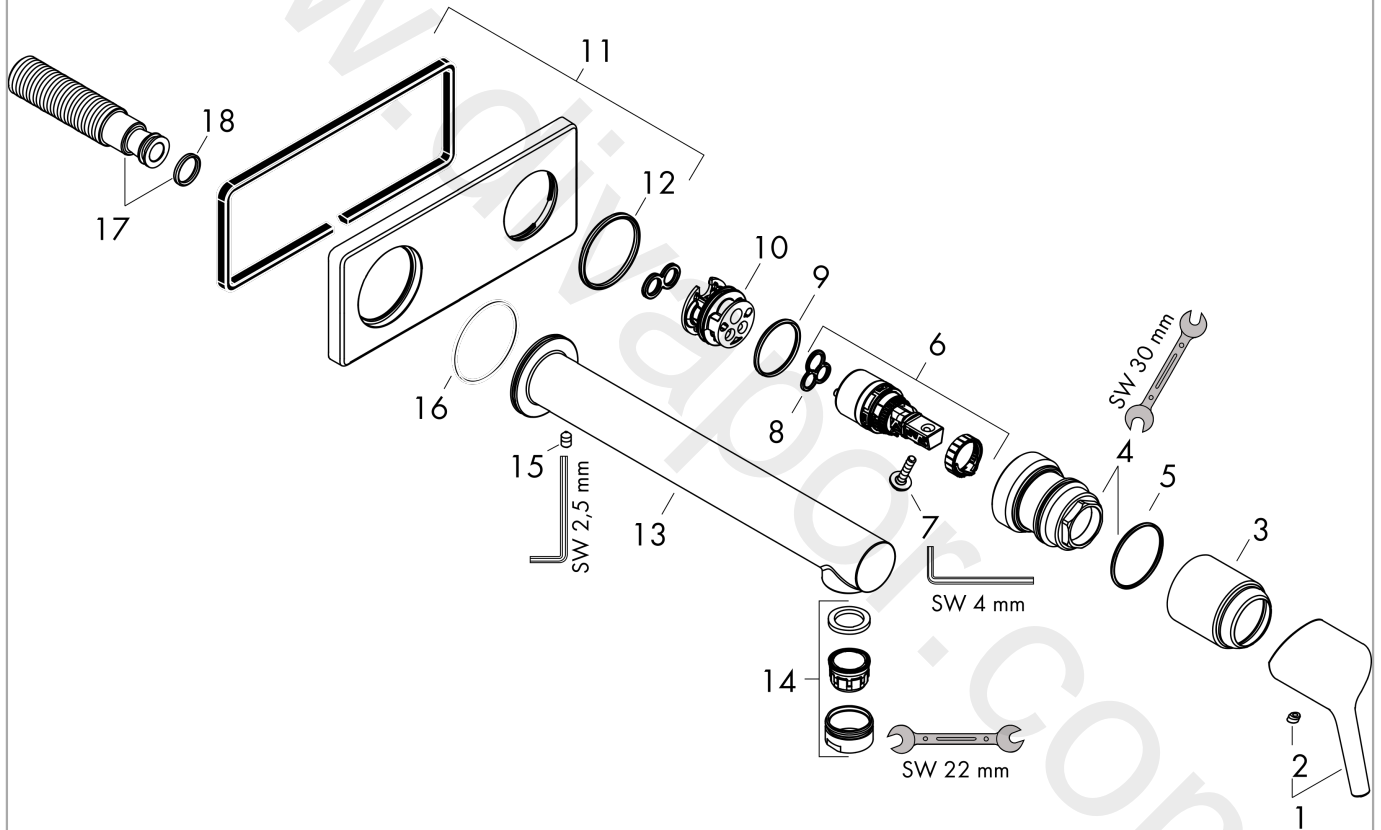

Talis S

Single lever basin mixer for concealed installation wall-mounted with spout 22.5 cm 2 ticks

Finish: **Chrome** Article Number: **72117009**

Description

product features

- consists of: single lever basin mixer for concealed installation wall-mounted, waste set
- projection: 225 mm
- handle variant: lever handle
- spray type: normal spray
- maximum flow rate at 3 bar: 3,8 l/min
- ceramic cartridge
- temperature limitation adjustable
- non-closing waste set
- material waste set: metal
- connection type: basic set
- connection dimension: DN15
- handle can be positioned on the right or left, depending on the basic set installation

Talis S

Single lever basin mixer for concealed installation wall-mounted with spout 22.5 cm 2 ticks

Finish: **Chrome** Article Number: **72117009**

Installation examples

Talis S

Single lever basin mixer for concealed installation wall-mounted with spout 22.5 cm 2 ticks

Finish: **Chrome** Article Number: **72117009**

Exploded Drawing

Year of production: >04/20

Talis S**Single lever basin mixer for concealed installation wall-mounted with spout 22.5 cm 2 ticks**Finish: **Chrome** Article Number: **72117009****Spare part list**

Year of production: >04/20

Pos.	Description	Article Number	Price	PU
1	handle	92648000	£ 64,00	1
2	screw cover	96338000	£ 3,30	1
3	flange	92657000	£ 20,50	1
4	nut	92658000	£ 35,00	1
5	O-ring 33x1,5	98164000	£ 3,30	1
6	cartridge, assy	95973000	£ 79,00	1
7	locking screw for handle	95140000	£ 6,10	1
8	seal	98865000	£ 35,00	1
9	O-ring 26x2	98147000	£ 3,30	1
10	adapter for cartridge	95634000	£ 13,30	1
11	escutcheon	92649000	£ 64,00	1
12	O-ring 35x3	98435000	£ 3,30	1
13	spout 225 mm	92656000	£ 173,00	1
14	aerator M24x1	98453000	£ 20,50	1
15	hollow set screw M5x8	92851000	£ 3,30	1
16	O-Ring 36x2,5	98190000	£ 3,30	1
17	connecting thread G½	95626000	£ 43,00	1
18	O-ring 13x2	98128000	£ 3,30	1
a	waste	50001000	£ 71,00	1
b	adapter for exchanged connections	93819000	£ 173,00	1