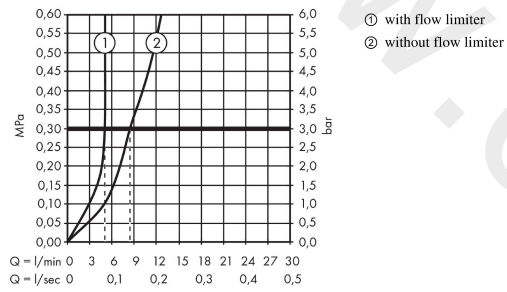

Talis S
Single lever basin mixer 250 without waste set
 Finish: **Chrome** Article Number: **72116000**

Flowchart

Talis S
Single lever basin mixer 250 without waste set
 Finish: **Chrome** Article Number: **72116000**

Exploded Drawing

Year of production: >01/16

Talis S
Single lever basin mixer 250 without waste set
 Finish: **Chrome** Article Number: **72116000**

Spare part list

Year of production: >01/16

Pos.	Description	Article Number	Price	PU
1	handle	92771000	£ 51,00	1
2	screw cover	95704000	£ 3,30	1
3	flange	95493000	£ 20,50	1
4	nut	95178000	£ 43,00	1
5	O-ring 24x2	98388000	£ 3,30	1
6	cartridge, assy	97685000	£ 64,00	1
7	seal	98865000	£ 35,00	1
8	aerator M24x1 (5 l/min)	13185000	£ 22,30	1
9	flat seal	98749000	£ 6,10	1
10	fixing set (Ø 32)	13961000	£ 25,00	1
11	lever collar	97548000	£ 3,30	1
12	connection hose 600 mm M10x1 G3/8	97398000	£ 35,00	1
13	O-ring 7x1,5	98422000	£ 3,30	1
14	O-ring 8x1,75	97827000	£ 3,30	1
15	sealing set	95581000	£ 6,10	1
a	fixation extension 35 mm	13898000	£ 79,00	1