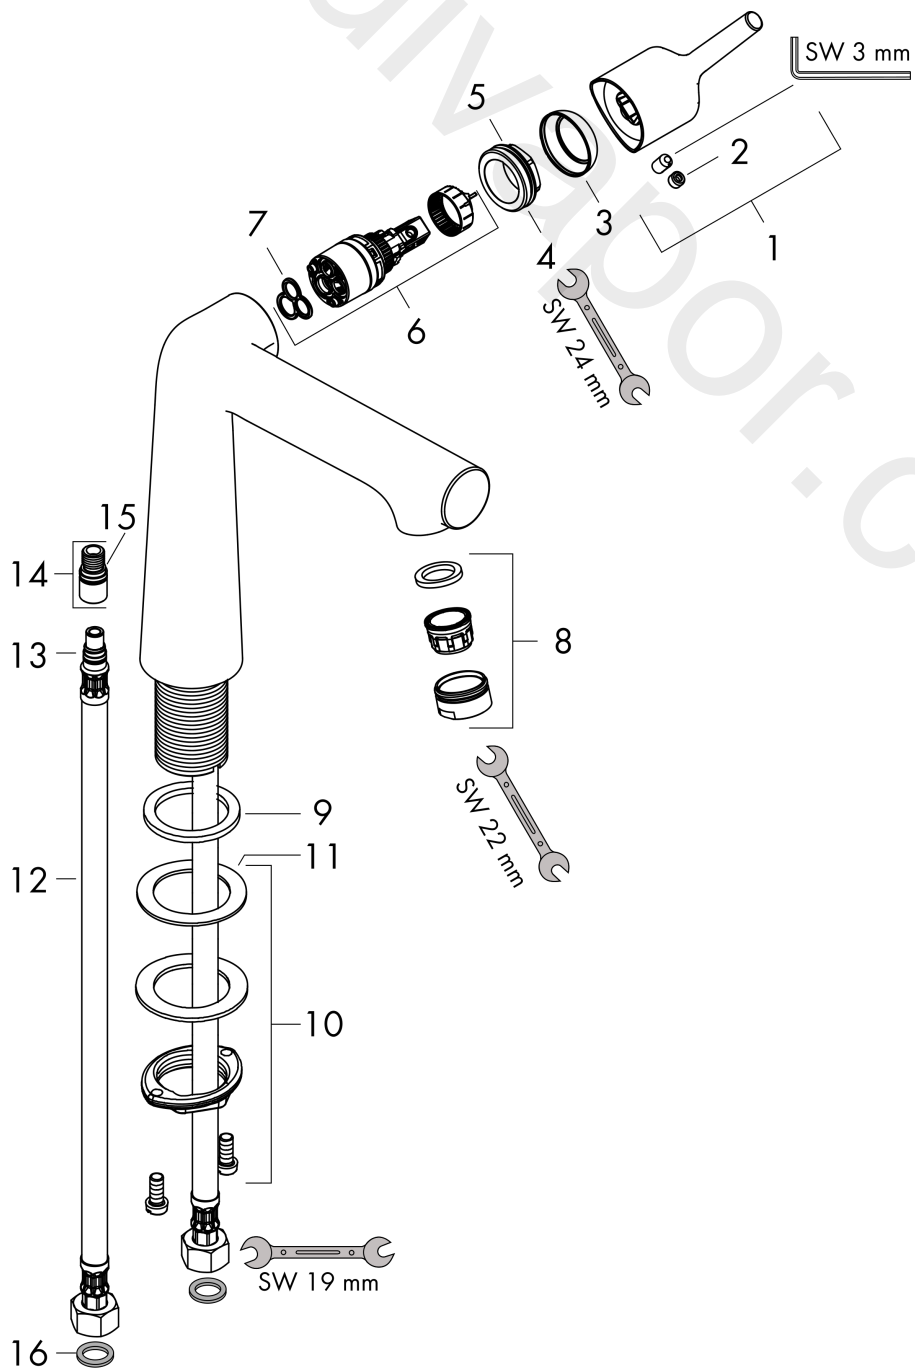

Talis S
Single lever basin mixer 250 without waste set
 Finish: **Chrome** Article Number: **72116000**

Flowchart

Talis S
Single lever basin mixer 250 without waste set
 Finish: **Chrome** Article Number: **72116000**

Exploded Drawing

Year of production: >01/16

Talis S
Single lever basin mixer 250 without waste set
 Finish: **Chrome** Article Number: **72116000**

Spare part list

Year of production: >01/16

Pos.	Description	Article Number	Price	PU
1	handle	92771000	£ 51,00	1
2	screw cover	95704000	£ 3,30	1
3	flange	95493000	£ 20,50	1
4	nut	95178000	£ 43,00	1
5	O-ring 24x2	98388000	£ 3,30	1
6	cartridge, assy	97685000	£ 64,00	1
7	seal	98865000	£ 35,00	1
8	aerator M24x1 (5 l/min)	13185000	£ 22,30	1
9	flat seal	98749000	£ 6,10	1
10	fixing set (Ø 32)	13961000	£ 25,00	1
11	lever collar	97548000	£ 3,30	1
12	connection hose 600 mm M10x1 G3/8	97398000	£ 35,00	1
13	O-ring 7x1,5	98422000	£ 3,30	1
14	O-ring 8x1,75	97827000	£ 3,30	1
15	sealing set	95581000	£ 6,10	1
a	fixation extension 35 mm	13898000	£ 79,00	1