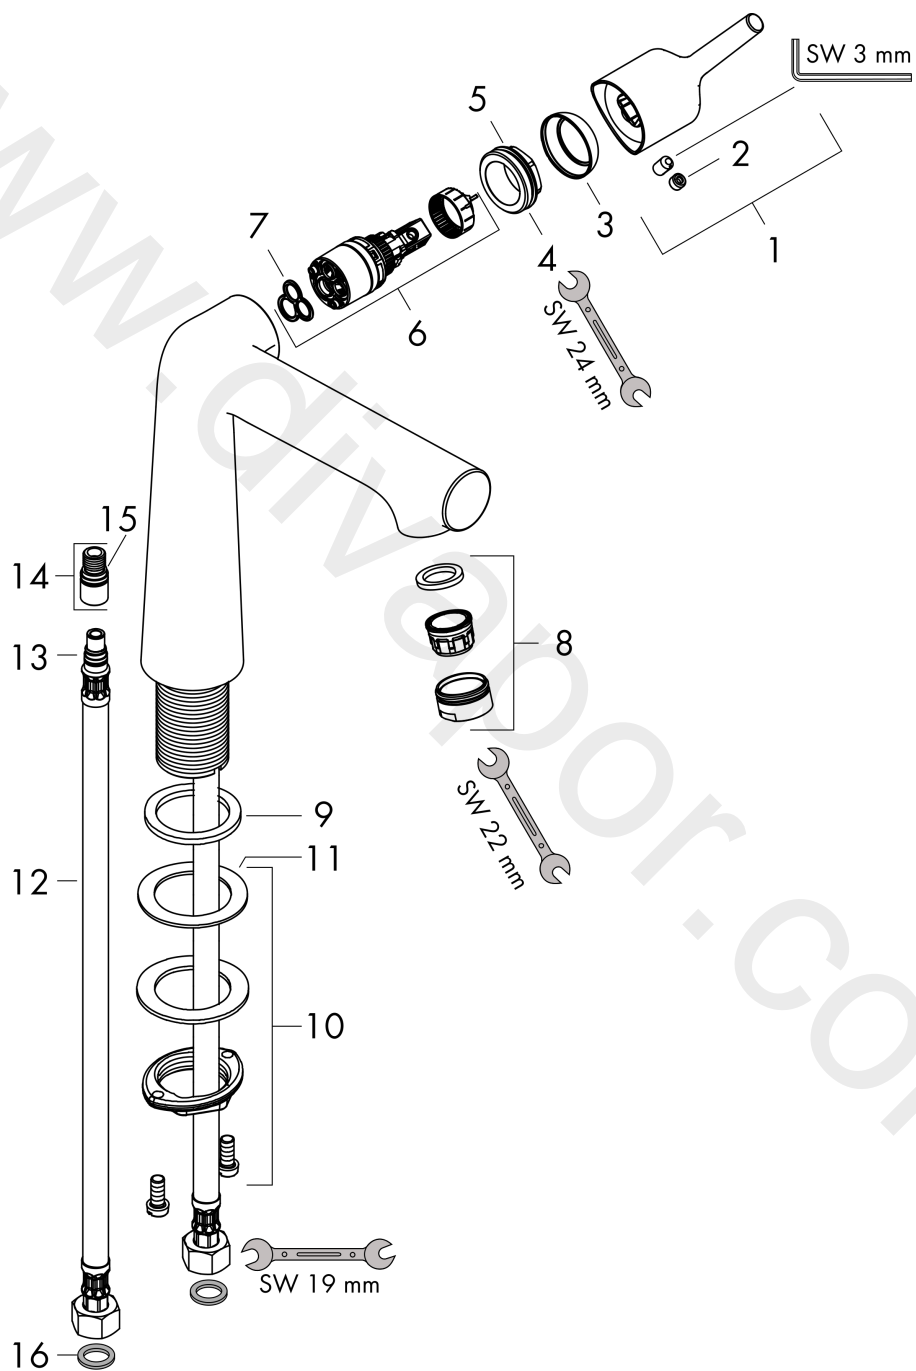

**Talis S**  
**Single lever basin mixer 140 without waste set**  
 Surfaces: Article Number: **72114000**

**Exploded Drawing**

Year of production: **01/16 - 06/16**

**Talis S**  
**Single lever basin mixer 140 without waste set**  
 Surfaces: Article Number: **72114000**

## Spare part list

Year of production: **01/16 - 06/16**

Pos.	Description	Article Number	Price	PU
1	handle	92771000	£ 51,00	1
2	screw cover	95704000	£ 3,30	1
3	flange	95493000	£ 20,50	1
4	nut	95178000	£ 43,00	1
5	O-ring 24x2	98388000	£ 3,30	1
6	cartridge, assy	97685000	£ 64,00	1
7	seal	98865000	£ 35,00	1
8	aerator M24x1 (5 l/min)	13185000	£ 22,30	1
9	flat seal	98749000	£ 6,10	1
10	fixing set (Ø 32)	13961000	£ 25,00	1
11	lever collar	97548000	£ 3,30	1
12	connection hose 600 mm M10x1 G3/8	97398000	£ 35,00	1
13	O-ring 8x1,75	97827000	£ 3,30	1
14	set of connecting threads	98350000	£ 6,10	1
15	O-ring 10x2	98170000	£ 3,30	1
16	sealing set	95581000	£ 6,10	1
a	fixation extension 35 mm	13898000	£ 79,00	1