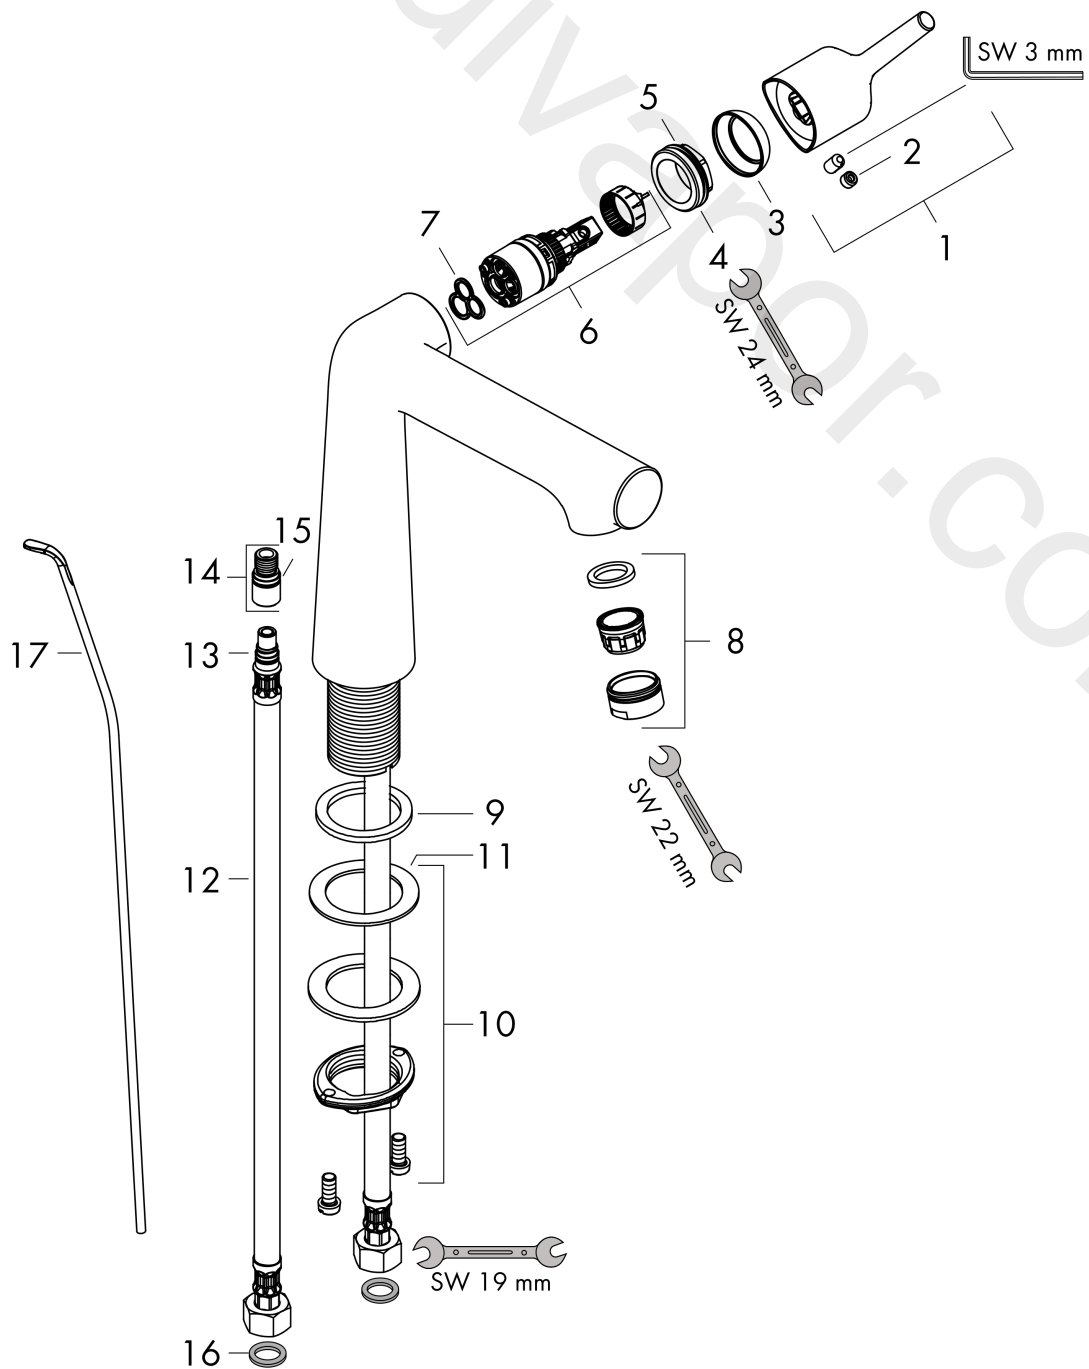

**Talis S**  
**Single lever basin mixer 140 with pop-up waste set**  
 Surfaces: Article Number: **72113000**

**Exploded Drawing**

Year of production: **01/16 - 06/16**

**Talis S**  
**Single lever basin mixer 140 with pop-up waste set**  
 Surfaces: Article Number: **72113000**

### Spare part list

Year of production: **01/16 - 06/16**

Pos.	Description	Article Number	Price	PU
1	handle	92771000	£ 51,00	1
2	screw cover	95704000	£ 3,30	1
3	flange	95493000	£ 20,50	1
4	nut	95178000	£ 43,00	1
5	O-ring 24x2	98388000	£ 3,30	1
6	cartridge, assy	97685000	£ 64,00	1
7	seal	98865000	£ 35,00	1
8	aerator M24x1 (5 l/min)	13185000	£ 22,30	1
9	flat seal	98749000	£ 6,10	1
10	fixing set (Ø 32)	13961000	£ 25,00	1
11	lever collar	97548000	£ 3,30	1
12	connection hose 600 mm M10x1 G3/8	97398000	£ 35,00	1
15	O-ring 7x1,5	98422000	£ 3,30	1
14	set of connecting threads	98350000	£ 6,10	1
13	O-ring 8x1,75	97827000	£ 3,30	1
16	sealing set	95581000	£ 6,10	1
17	pull rod	96657000	£ 13,30	1
a	pop up waste	94139000	£ 96,00	1
b	fixation extension 35 mm	13898000	£ 79,00	1