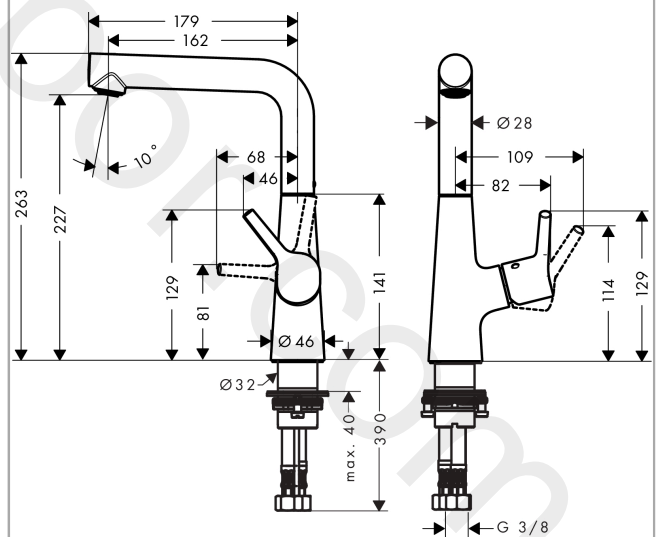

Scale drawing