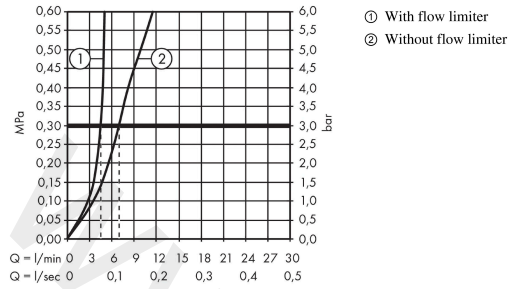

Talis S

Single lever basin mixer 210 with swivel spout and pop-up waste set

Finish: **Chrome** Article Number: **72105000**

Flowchart

www.divapor.com