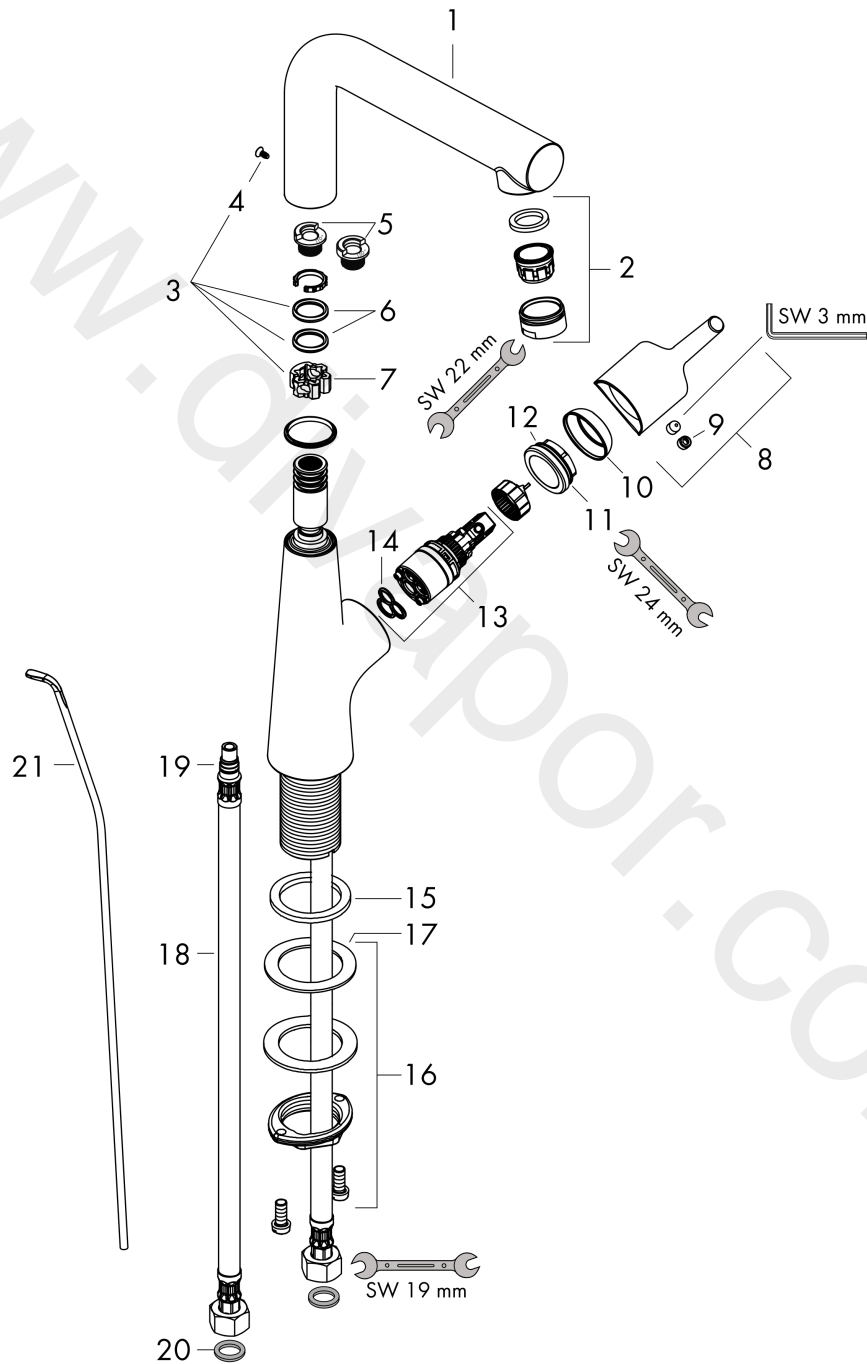

Talis S

Single lever basin mixer 210 with swivel spout and pop-up waste set

Finish: **Chrome** Article Number: **72105000**

Description

product features

- consists of: single lever basin mixer, waste set
- ComfortZone 210
- projection: 162 mm
- spout height: 227 mm
- handle variant: pin handle
- swivel range 120°
- spray type: normal spray
- maximum flow rate at 3 bar: 5 l/min
- ceramic cartridge
- temperature limitation adjustable
- suitable for continuous flow water heaters
- pop-up waste set G 1¼
- material waste set: metal
- connection type: G ¾ connections
- connection dimension: DN15
- EU taxonomy: max. 6 l/min - Substantial Contribution (SC) possible
- WRAS 1903008

Exploded Drawing

Year of production: >01/16

Talis S

Single lever basin mixer 210 with swivel spout and pop-up waste set

Finish: **Chrome** Article Number: **72105000**

Spare part list

Year of production: >01/16

Pos.	Description	Article Number	Price	PU
1	spout cpl.	92775000	£ 224,00	1
2	aerator M24x1 (5 l/min)	13185000	£ 22,30	1
3	sealing set	92646000	£ 20,50	1
4	screw	97662000	£ 9,00	1
5	set of locating rings (110° / 150°)	98486000	£ 16,10	1
6	O-Ring 14x2,5	98189000	£ 3,30	1
7	axialring	97558000	£ 3,30	1
8	handle	92771000	£ 51,00	1
9	screw cover	95704000	£ 3,30	1
10	flange	95493000	£ 20,50	1
11	nut	95178000	£ 43,00	1
12	O-ring 24x2	98388000	£ 3,30	1
13	cartridge, assy	97685000	£ 64,00	1
14	seal	98865000	£ 35,00	1
15	flat seal	98749000	£ 6,10	1
16	fixing set (Ø 32)	13961000	£ 25,00	1
17	lever collar	97548000	£ 3,30	1
18	connection hose 450 mm M8x0,75 G3/8	97206000	£ 35,00	1
19	O-ring 7x1,5	98422000	£ 3,30	1
20	sealing set	95581000	£ 6,10	1
21	pull rod	96657000	£ 13,30	1
a	pop up waste	94139000	£ 96,00	1
b	pop up waste	94139007	-	1
c	fixation extension 35 mm	13898000	£ 79,00	1