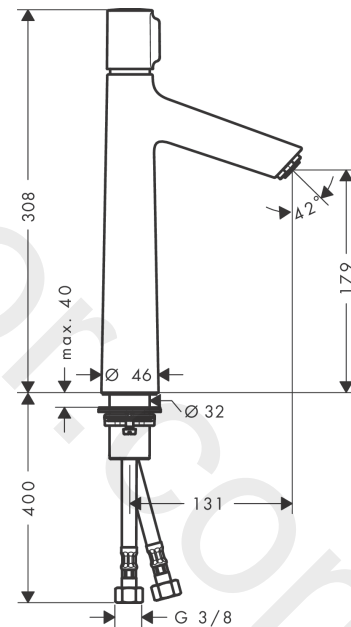

Scale drawing