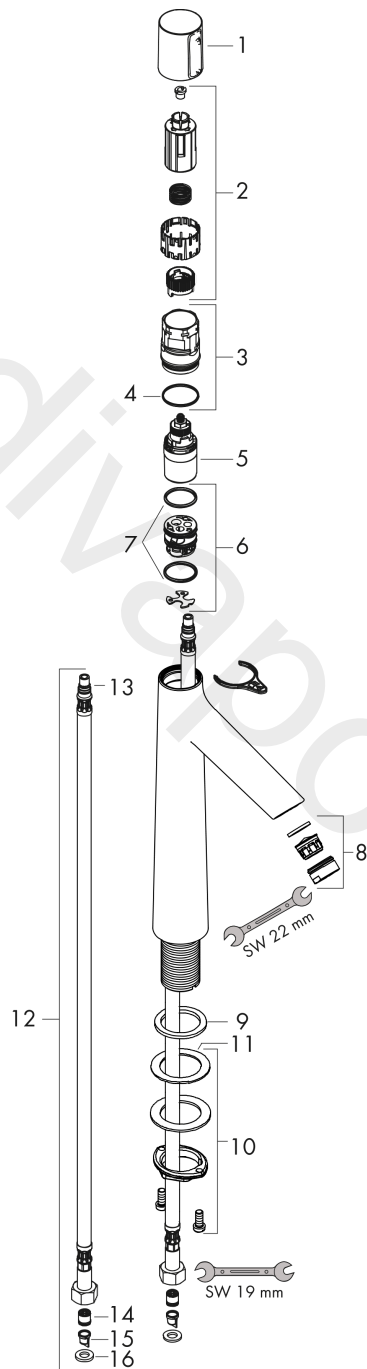

##### product features

- ComfortZone 190
- projection: 131 mm
- spout height: 179 mm
- handle variant: pin handle
- spray type: normal spray
- maximum flow rate at 3 bar: 5 l/min
- Select cartridge with temperature control
- temperature limitation adjustable
- suitable for continuous flow water heaters
- connection type: G 3/8 connections
- connection dimension: DN15
- EU taxonomy: max. 6 l/min - Substantial Contribution (SC) possible
- WRAS 2205048
- WRAS 2205048 - Approval letter

#### Scale drawing

**Talis Select S**  
**Basin mixer 190 without waste set**  
 Finish: **Chrome** Article Number: **72045000**

**Flowchart**

www.divapor.com

**Talis Select S**  
**Basin mixer 190 without waste set**  
 Finish: **Chrome** Article Number: **72045000**

**Exploded Drawing**

Year of production: >03/18

**Talis Select S**  
**Basin mixer 190 without waste set**  
 Finish: **Chrome** Article Number: **72045000**

## Spare part list

Year of production: >03/18

Pos.	Description	Article Number	Price	PU
1	handle	92525000	£ 79,00	1
2	adapter for handle	92526000	£ 25,00	1
3	nut	92528000	£ 64,00	1
4	O-ring 27x1,5	92527000	£ 13,30	1
5	cartridge, assy	92529000	£ 110,00	1
6	adapter for cartridge	98866000	£ 35,00	1
7	O-ring 23x2	98398000	£ 3,30	1
8	aerator M24x1 (5 l/min)	13185000	£ 22,30	1
9	flat seal	98749000	£ 6,10	1
10	fixing set (Ø 32)	13961000	£ 25,00	1
11	lever collar	97548000	£ 3,30	1
12	connection hose 600 mm M8x0,75 G3/8	95664000	£ 35,00	1
13	O-ring 7x1,5	98422000	£ 3,30	1
14	non return valve DW 10	96456000	£ 9,00	1
15	filter	92532000	£ 9,00	1
16	sealing set	92533000	£ 3,30	1
a	fixation extension 35 mm	13898000	£ 79,00	1