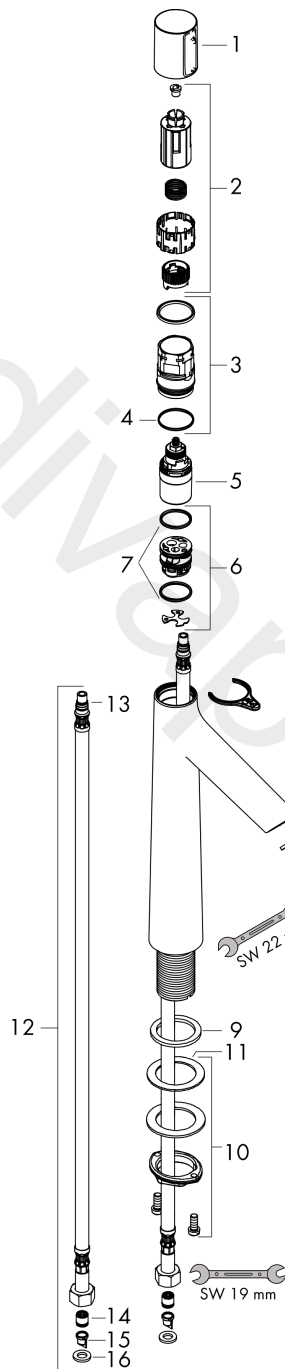

Talis Select S
Basin mixer 190 without waste set
 Surfaces: Article Number: **72045000**

Exploded Drawing

Year of production: **10/15 - 02/18**

Talis Select S**Basin mixer 190 without waste set**Surfaces: Article Number: **72045000****Spare part list**Year of production: **10/15 - 02/18**

Pos.	Description	Article Number	Price	PU
1	handle	92525000	£ 79,00	1
2	adapter for handle	92526000	£ 25,00	1
3	nut	92528000	£ 64,00	1
4	O-ring 27x1,5	92527000	£ 13,30	1
5	cartridge, assy	92529000	£ 110,00	1
6	adapter for cartridge	98866000	£ 35,00	1
7	O-ring 23x2	98398000	£ 3,30	1
8	aerator M24x1 (5 l/min)	13185000	£ 22,30	1
9	flat seal	98749000	£ 6,10	1
10	fixing set (Ø 32)	13961000	£ 25,00	1
11	lever collar	97548000	£ 3,30	1
12	connection hose 600 mm M8x0,75 G3/8	95664000	£ 35,00	1
13	O-ring 7x1,5	98422000	£ 3,30	1
14	non return valve DW 10	96456000	£ 9,00	1
15	filter	92532000	£ 9,00	1
16	sealing set	92533000	£ 3,30	1
a	fixation extension 35 mm	13898000	£ 79,00	1