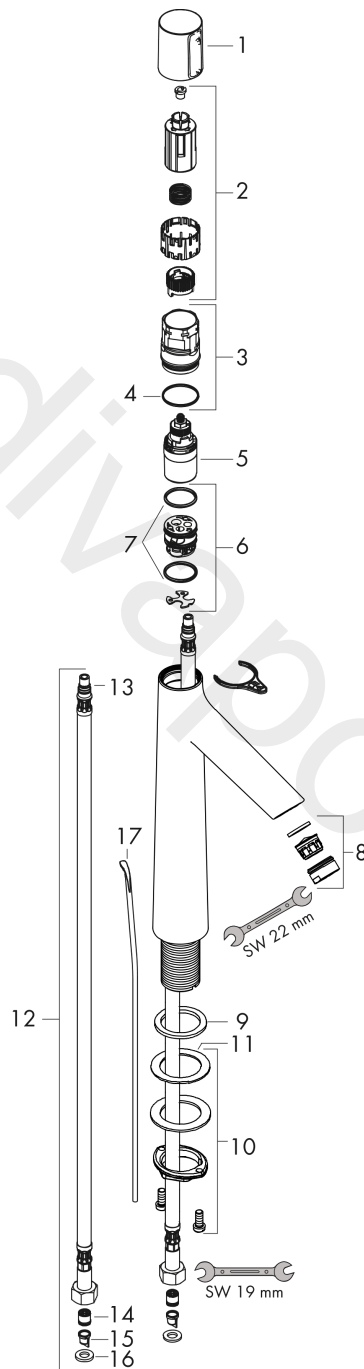

Talis Select S

Basin mixer 190 with pop-up waste set

Finish: **Chrome** Article Number: **72044000**

Description

product features

- consists of: Basin mixer, waste set
- ComfortZone 190
- projection: 131 mm
- spout height: 179 mm
- handle variant: pin handle
- spray type: normal spray
- maximum flow rate at 3 bar: 5 l/min
- Select cartridge with temperature control
- temperature limitation adjustable
- suitable for continuous flow water heaters
- pop-up waste set G 1¼
- material waste set: metal
- connection type: G ¾ connections
- connection dimension: DN15
- EU taxonomy: max. 6 l/min - Substantial Contribution (SC) possible
- WRAS 2205048
- WRAS 2205048 - Approval letter

Article Details

Price excl. VAT

366,67 £

Technology

Product image

Scale drawing

Talis Select S
Basin mixer 190 with pop-up waste set
 Finish: **Chrome** Article Number: **72044000**

Exploded Drawing

Year of production: >03/18

Talis Select S**Basin mixer 190 with pop-up waste set**Finish: **Chrome** Article Number: **72044000****Spare part list**

Year of production: >03/18

Pos.	Description	Article Number	Price	PU
1	handle	92525000	£ 79,00	1
2	adapter for handle	92526000	£ 25,00	1
3	nut	92528000	£ 64,00	1
4	O-ring 27x1,5	92527000	£ 13,30	1
5	cartridge, assy	92529000	£ 110,00	1
6	adapter for cartridge	98866000	£ 35,00	1
7	O-ring 23x2	98398000	£ 3,30	1
8	aerator M24x1 (5 l/min)	13185000	£ 22,30	1
9	flat seal	98749000	£ 6,10	1
10	fixing set (Ø 32)	13961000	£ 25,00	1
11	lever collar	97548000	£ 3,30	1
12	connection hose 600 mm M8x0,75 G3/8	95664000	£ 35,00	1
13	O-ring 7x1,5	98422000	£ 3,30	1
14	non return valve DW 10	96456000	£ 9,00	1
15	filter	92532000	£ 9,00	1
16	sealing set	92533000	£ 3,30	1
17	pull rod	96657000	£ 13,30	1
a	pop up waste	94139000	£ 96,00	1
b	fixation extension 35 mm	13898000	£ 79,00	1