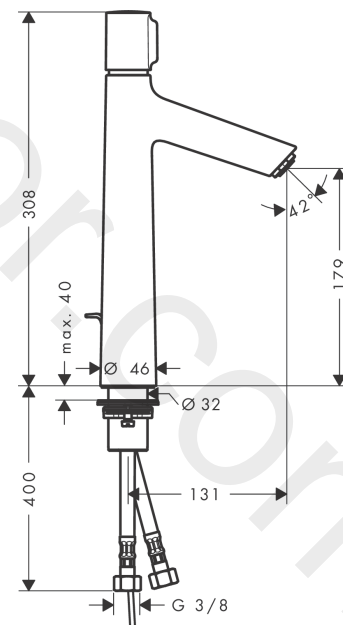

Talis Select S

Basin mixer 190 with pop-up waste set

Finish: **Chrome** Article Number: **72044000**

Description

product features

- consists of: Basin mixer, waste set
- ComfortZone 190
- projection: 131 mm
- spout height: 179 mm
- handle variant: pin handle
- spray type: normal spray
- maximum flow rate at 3 bar: 5 l/min
- Select cartridge with temperature control
- temperature limitation adjustable
- suitable for continuous flow water heaters
- pop-up waste set G 1¼
- material waste set: metal
- connection type: G ¾ connections
- connection dimension: DN15
- EU taxonomy: max. 6 l/min - Substantial Contribution (SC) possible
- WRAS 2205048
- WRAS 2205048 - Approval letter

Article Details

Price excl. VAT

366,67 £

Technology

Product image

Scale drawing

Talis Select S
Basin mixer 190 with pop-up waste set
 Finish: **Chrome** Article Number: **72044000**

Exploded Drawing

Year of production: >03/18

Talis Select S**Basin mixer 190 with pop-up waste set**Finish: **Chrome** Article Number: **72044000****Spare part list**

Year of production: >03/18

Pos.	Description	Article Number	Price	PU
1	handle	92525000	£ 79,00	1
2	adapter for handle	92526000	£ 25,00	1
3	nut	92528000	£ 64,00	1
4	O-ring 27x1,5	92527000	£ 13,30	1
5	cartridge, assy	92529000	£ 110,00	1
6	adapter for cartridge	98866000	£ 35,00	1
7	O-ring 23x2	98398000	£ 3,30	1
8	aerator M24x1 (5 l/min)	13185000	£ 22,30	1
9	flat seal	98749000	£ 6,10	1
10	fixing set (Ø 32)	13961000	£ 25,00	1
11	lever collar	97548000	£ 3,30	1
12	connection hose 600 mm M8x0,75 G3/8	95664000	£ 35,00	1
13	O-ring 7x1,5	98422000	£ 3,30	1
14	non return valve DW 10	96456000	£ 9,00	1
15	filter	92532000	£ 9,00	1
16	sealing set	92533000	£ 3,30	1
17	pull rod	96657000	£ 13,30	1
a	pop up waste	94139000	£ 96,00	1
b	fixation extension 35 mm	13898000	£ 79,00	1