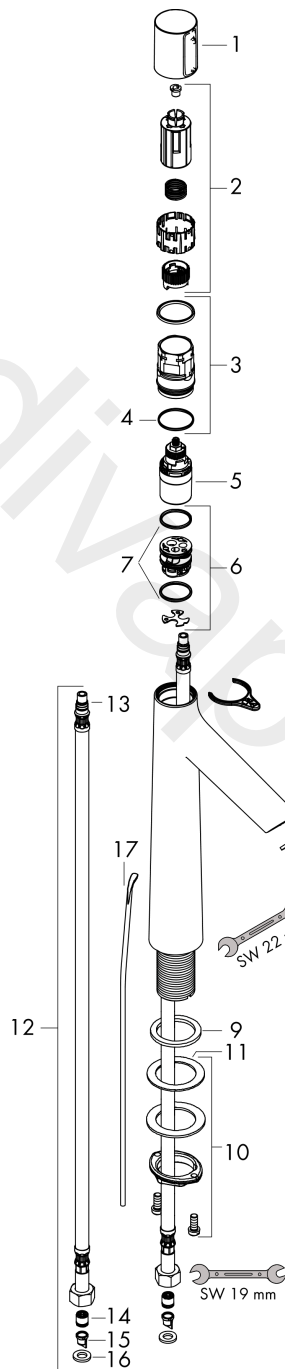

Talis Select S
Basin mixer 190 with pop-up waste set
 Surfaces: Article Number: **72044000**

Exploded Drawing

Year of production: **10/15 - 02/18**

Talis Select S**Basin mixer 190 with pop-up waste set**Surfaces: Article Number: **72044000****Spare part list**Year of production: **10/15 - 02/18**

Pos.	Description	Article Number	Price	PU
1	handle	92525000	£ 79,00	1
2	adapter for handle	92526000	£ 25,00	1
3	nut	92528000	£ 64,00	1
4	O-ring 27x1,5	92527000	£ 13,30	1
5	cartridge, assy	92529000	£ 110,00	1
6	adapter for cartridge	98866000	£ 35,00	1
7	O-ring 23x2	98398000	£ 3,30	1
8	aerator M24x1 (5 l/min)	13185000	£ 22,30	1
9	flat seal	98749000	£ 6,10	1
10	fixing set (Ø 32)	13961000	£ 25,00	1
11	lever collar	97548000	£ 3,30	1
12	connection hose 600 mm M8x0,75 G3/8	95664000	£ 35,00	1
13	O-ring 7x1,5	98422000	£ 3,30	1
14	non return valve DW 10	96456000	£ 9,00	1
15	filter	92532000	£ 9,00	1
16	sealing set	92533000	£ 3,30	1
17	pull rod	96657000	£ 13,30	1
a	pop up waste	94139000	£ 96,00	1
b	fixation extension 35 mm	13898000	£ 79,00	1