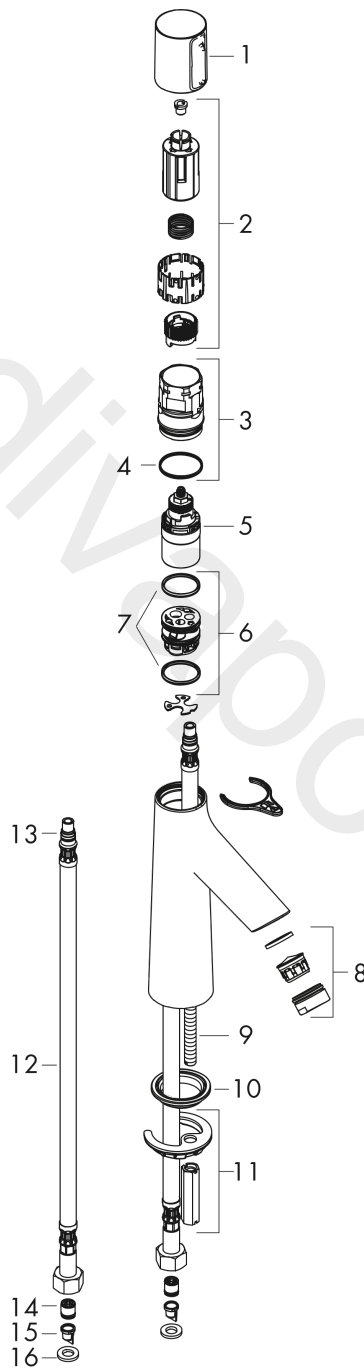

Talis Select S
Basin mixer 100 without waste set
 Finish: **Chrome** Article Number: **72043000**

Description

product features

- ComfortZone 100
- projection: 93 mm
- spout height: 98 mm
- handle variant: pin handle
- spray type: normal spray
- maximum flow rate at 3 bar: 5 l/min
- Select cartridge with temperature control
- temperature limitation adjustable
- suitable for continuous flow water heaters
- connection type: G 3/8 connections
- connection dimension: DN15
- EU taxonomy: max. 6 l/min - Substantial Contribution (SC) possible
- WRAS 2205048
- WRAS 2205048 - Approval letter

Article Details

Price excl. VAT

266,67 £

Technology

Product image

Scale drawing

Talis Select S
Basin mixer 100 without waste set
 Finish: **Chrome** Article Number: **72043000**

Flowchart

Talis Select S
Basin mixer 100 without waste set
 Finish: **Chrome** Article Number: **72043000**

Exploded Drawing

Year of production: >03/18

Talis Select S
Basin mixer 100 without waste set
 Finish: **Chrome** Article Number: **72043000**

Spare part list

Year of production: >03/18

Pos.	Description	Article Number	Price	PU
1	handle	92525000	£ 79,00	1
2	adapter for handle	92526000	£ 25,00	1
3	nut	92528000	£ 64,00	1
4	O-ring 27x1,5	92527000	£ 13,30	1
5	cartridge, assy	92529000	£ 110,00	1
6	adapter for cartridge	98866000	£ 35,00	1
7	O-ring 23x2	98398000	£ 3,30	1
8	aerator M24x1 (5 l/min)	13185000	£ 22,30	1
9	screw M8 x 68	97736000	£ 6,10	1
10	seal Ø 42	98722000	£ 6,10	1
11	fixing set	96016000	£ 35,00	1
12	connection hose 600 mm M8x0,75 G3/8	95664000	£ 35,00	1
13	O-ring 7x1,5	98422000	£ 3,30	1
14	sealing set	92533000	£ 3,30	1
15	filter	92532000	£ 9,00	1
16	non return valve DW 10	96456000	£ 9,00	1