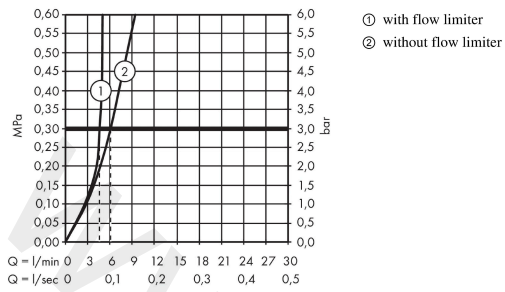

Talis Select S
Basin mixer 100 without waste set
 Finish: **Chrome** Article Number: **72043000**

Description

product features

- ComfortZone 100
- projection: 93 mm
- spout height: 98 mm
- handle variant: pin handle
- spray type: normal spray
- maximum flow rate at 3 bar: 5 l/min
- Select cartridge with temperature control
- temperature limitation adjustable
- suitable for continuous flow water heaters
- connection type: G 3/8 connections
- connection dimension: DN15
- EU taxonomy: max. 6 l/min - Substantial Contribution (SC) possible
- WRAS 2205048
- WRAS 2205048 - Approval letter

Article Details

Price excl. VAT

266,67 £

Technology

Product image

Scale drawing

Talis Select S
Basin mixer 100 without waste set
 Finish: **Chrome** Article Number: **72043000**

Flowchart