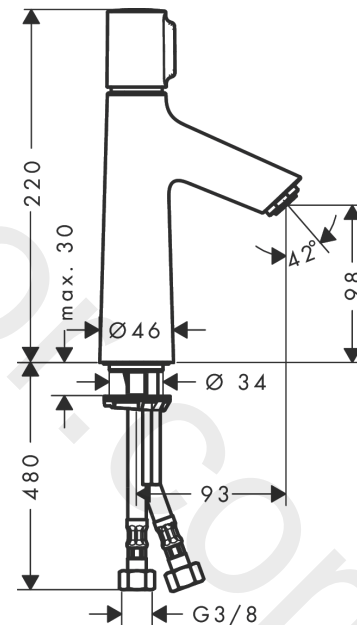

Talis Select S
Basin mixer 100 without waste set
 Finish: **Chrome** Article Number: **72043000**

Description

product features

- ComfortZone 100
- projection: 93 mm
- spout height: 98 mm
- handle variant: pin handle
- spray type: normal spray
- maximum flow rate at 3 bar: 5 l/min
- Select cartridge with temperature control
- temperature limitation adjustable
- suitable for continuous flow water heaters
- connection type: G 3/8 connections
- connection dimension: DN15
- EU taxonomy: max. 6 l/min - Substantial Contribution (SC) possible
- WRAS 2205048
- WRAS 2205048 - Approval letter

Article Details

Price excl. VAT

266,67 £

Technology

Product image

Scale drawing

Talis Select S
Basin mixer 100 without waste set
 Finish: **Chrome** Article Number: **72043000**

Flowchart

Talis Select S
Basin mixer 100 without waste set
 Finish: **Chrome** Article Number: **72043000**

Exploded Drawing

Year of production: >03/18

Talis Select S
Basin mixer 100 without waste set
 Finish: **Chrome** Article Number: **72043000**

Spare part list

Year of production: >03/18

Pos.	Description	Article Number	Price	PU
1	handle	92525000	£ 79,00	1
2	adapter for handle	92526000	£ 25,00	1
3	nut	92528000	£ 64,00	1
4	O-ring 27x1,5	92527000	£ 13,30	1
5	cartridge, assy	92529000	£ 110,00	1
6	adapter for cartridge	98866000	£ 35,00	1
7	O-ring 23x2	98398000	£ 3,30	1
8	aerator M24x1 (5 l/min)	13185000	£ 22,30	1
9	screw M8 x 68	97736000	£ 6,10	1
10	seal Ø 42	98722000	£ 6,10	1
11	fixing set	96016000	£ 35,00	1
12	connection hose 600 mm M8x0,75 G3/8	95664000	£ 35,00	1
13	O-ring 7x1,5	98422000	£ 3,30	1
14	sealing set	92533000	£ 3,30	1
15	filter	92532000	£ 9,00	1
16	non return valve DW 10	96456000	£ 9,00	1