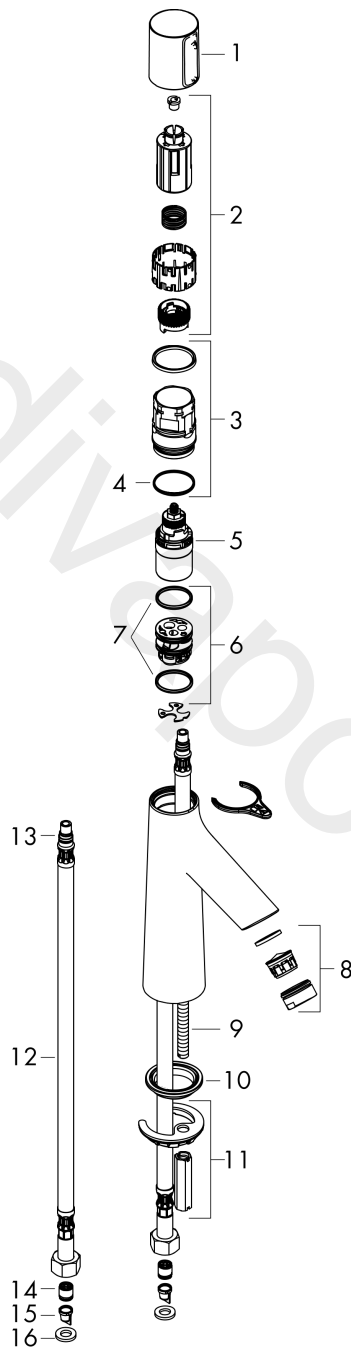

**Talis Select S**  
**Basin mixer 100 without waste set**  
 Surfaces: Article Number: **72043000**

**Exploded Drawing**

Year of production: **10/15 - 02/18**

### Basin mixer 100 without waste set

Surfaces: Article Number: **72043000**

#### Spare part list

Year of production: **10/15 - 02/18**

| Pos. | Description                         | Article Number | Price    | PU |
|------|-------------------------------------|----------------|----------|----|
| 1    | handle                              | 92525000       | £ 79,00  | 1  |
| 2    | adapter for handle                  | 92526000       | £ 25,00  | 1  |
| 3    | nut                                 | 92528000       | £ 64,00  | 1  |
| 4    | O-ring 27x1,5                       | 92527000       | £ 13,30  | 1  |
| 5    | cartridge, assy                     | 92529000       | £ 110,00 | 1  |
| 6    | adapter for cartridge               | 98866000       | £ 35,00  | 1  |
| 7    | O-ring 23x2                         | 98398000       | £ 3,30   | 1  |
| 8    | aerator M24x1 (5 l/min)             | 13185000       | £ 22,30  | 1  |
| 9    | screw M8 x 68                       | 97736000       | £ 6,10   | 1  |
| 10   | seal Ø 42                           | 98722000       | £ 6,10   | 1  |
| 11   | fixing set                          | 96016000       | £ 35,00  | 1  |
| 12   | connection hose 600 mm M8x0,75 G3/8 | 95664000       | £ 35,00  | 1  |
| 13   | O-ring 7x1,5                        | 98422000       | £ 3,30   | 1  |
| 14   | non return valve DW 10              | 96456000       | £ 9,00   | 1  |
| 15   | filter                              | 92532000       | £ 9,00   | 1  |
| 16   | sealing set                         | 92533000       | £ 3,30   | 1  |