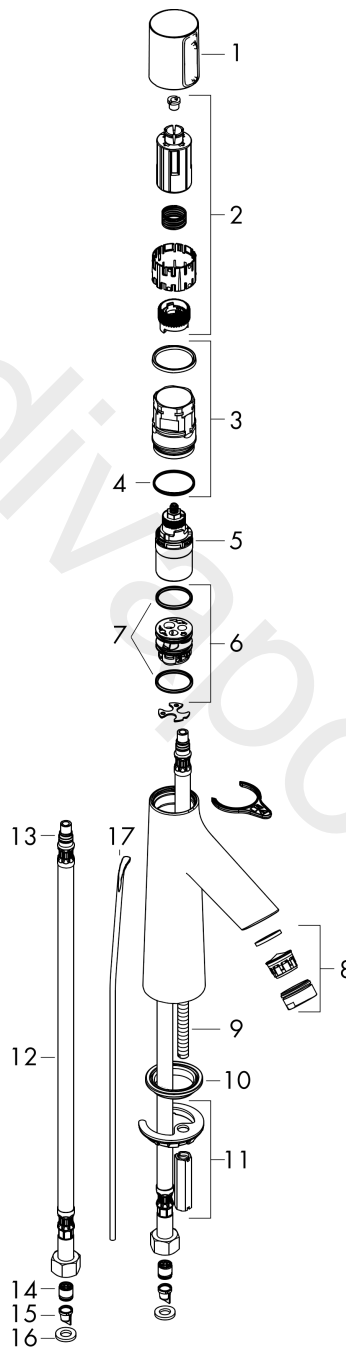

Talis Select S
Basin mixer 100 with pop-up waste set
 Surfaces: Article Number: **72042000**

Exploded Drawing

Year of production: **10/15 - 02/18**

Talis Select S
Basin mixer 100 with pop-up waste set
 Surfaces: Article Number: **72042000**

Spare part list

Year of production: **10/15 - 02/18**

Pos.	Description	Article Number	Price	PU
1	handle	92525000	£ 79,00	1
2	adapter for handle	92526000	£ 25,00	1
3	nut	92528000	£ 64,00	1
4	O-ring 27x1,5	92527000	£ 13,30	1
5	cartridge, assy	92529000	£ 110,00	1
6	adapter for cartridge	98866000	£ 35,00	1
7	O-ring 23x2	98398000	£ 3,30	1
8	aerator M24x1 (5 l/min)	13185000	£ 22,30	1
9	screw M8 x 68	97736000	£ 6,10	1
10	seal Ø 42	98722000	£ 6,10	1
11	fixing set	96016000	£ 35,00	1
12	connection hose 600 mm M8x0,75 G3/8	95664000	£ 35,00	1
13	O-ring 7x1,5	98422000	£ 3,30	1
14	non return valve DW 10	96456000	£ 9,00	1
15	filter	92532000	£ 9,00	1
16	sealing set	92533000	£ 3,30	1
17	pull rod	96657000	£ 13,30	1
a	pop up waste	94139000	£ 96,00	1