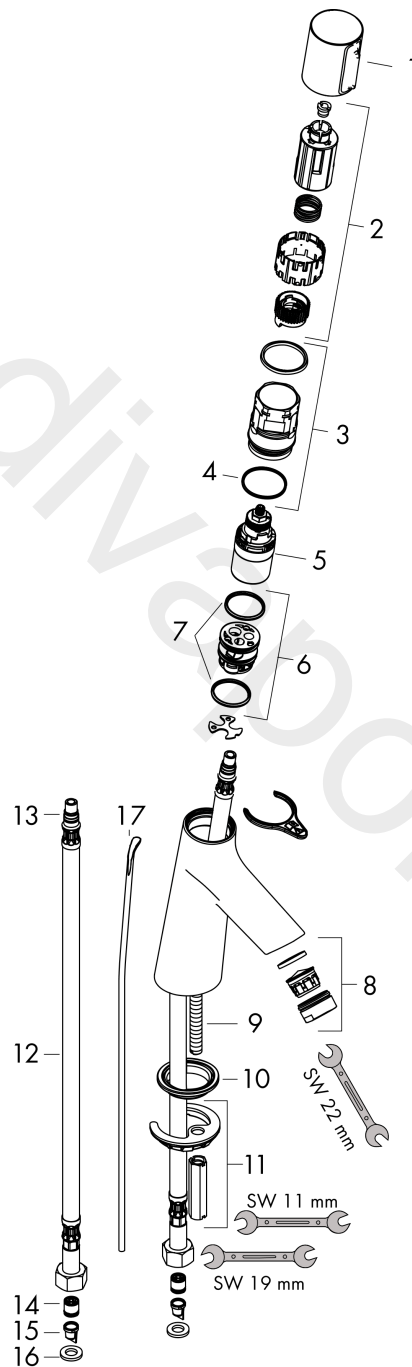

Talis Select S
Basin mixer 80 with pop-up waste set
 Surfaces: Article Number: **72040000**

Exploded Drawing

Year of production: **10/15 - 02/18**

Talis Select S
Basin mixer 80 with pop-up waste set
 Surfaces: Article Number: **72040000**

Spare part list

Year of production: **10/15 - 02/18**

Pos.	Description	Article Number	Price	PU
1	handle	92525000	£ 79,00	1
2	adapter for handle	92526000	£ 25,00	1
3	nut	92528000	£ 64,00	1
4	O-ring 27x1,5	92527000	£ 13,30	1
5	cartridge, assy	92529000	£ 110,00	1
6	adapter for cartridge	98866000	£ 35,00	1
7	O-ring 23x2	98398000	£ 3,30	1
8	aerator M24x1 (5 l/min)	13185000	£ 22,30	1
9	screw M8 x 68	97736000	£ 6,10	1
10	seal Ø 42	98722000	£ 6,10	1
11	fixing set	96016000	£ 35,00	1
12	connection hose 450 mm M8x0,75 G3/8	93405000	£ 43,00	1
13	O-ring 7x1,5	98422000	£ 3,30	1
14	non return valve DW 10	96456000	£ 9,00	1
15	filter	92532000	£ 9,00	1
16	sealing set	92533000	£ 3,30	1
17	pull rod	96657000	£ 13,30	1
a	pop up waste	94139000	£ 96,00	1