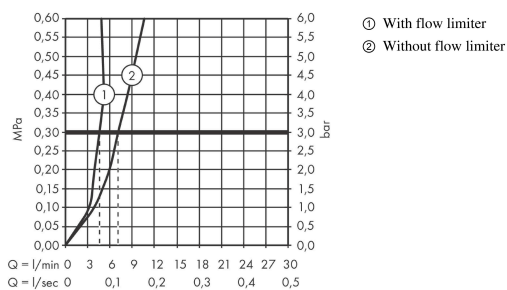

Talis S
Single lever basin mixer 80 without waste set Finland
Finish: **Chrome** Article Number: **72039000**

Description

product features

- ComfortZone 80
- projection: 97 mm
- spout height: 68 mm
- handle variant: pin handle
- spray type: normal spray
- maximum flow rate at 3 bar: 5 l/min
- ceramic cartridge
- temperature limitation adjustable
- suitable for continuous flow water heaters
- connection type: G 3/8 connections
- connection dimension: DN15
- EU taxonomy: max. 6 l/min - Substantial Contribution (SC) possible

Technology

Certificates / Sustainability

Product image

Scale drawing

Flowchart