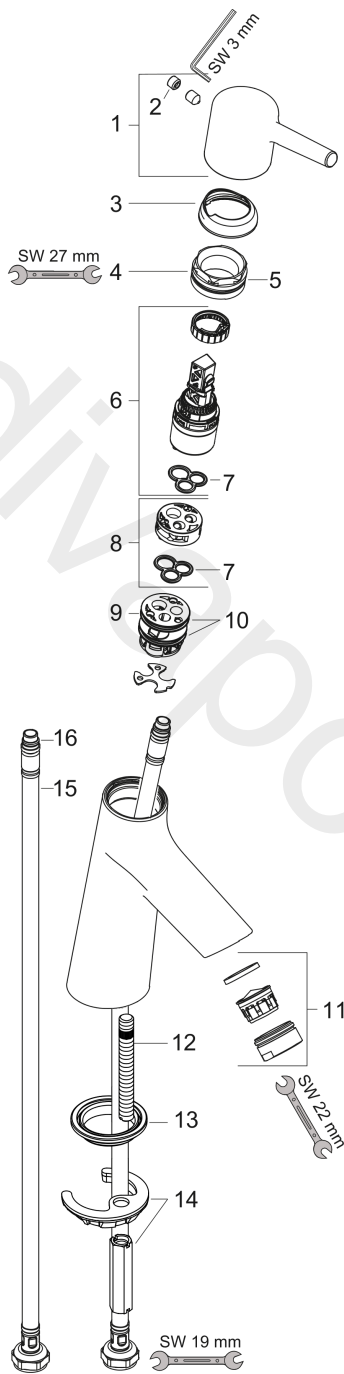

#### product features

- ComfortZone 80
- projection: 97 mm
- spout height: 68 mm
- handle variant: pin handle
- spray type: normal spray
- maximum flow rate at 3 bar: 5 l/min
- ceramic cartridge
- temperature limitation adjustable
- suitable for continuous flow water heaters
- connection type: G 3/8 connections
- connection dimension: DN15
- EU taxonomy: max. 6 l/min - Substantial Contribution (SC) possible

### Scale drawing

### Flowchart

**Talis S**  
**Single lever basin mixer 80 without waste set Finland**  
 Finish: **Chrome** Article Number: **72039000**

**Exploded Drawing**

Year of production: >09/20

**Talis S**  
**Single lever basin mixer 80 without waste set Finland**  
 Finish: **Chrome** Article Number: **72039000**

## Spare part list

Year of production: >09/20

Pos.	Description	Article Number	Price	PU
1	handle	92626000	£ 35,00	1
2	screw cover	95704000	£ 3,30	1
3	flange	92625000	£ 35,00	1
4	nut	92627000	£ 20,50	1
5	O-ring 27x1,5	92527000	£ 13,30	1
6	cartridge, assy	97685000	£ 64,00	1
7	seal	98865000	£ 35,00	1
8	adapter for cartridge	92628000	£ 20,50	1
9	adapter for cartridge	98866000	£ 35,00	1
10	O-ring 23x2	98398000	£ 3,30	1
11	aerator M24x1 (5 l/min)	13185000	£ 22,30	1
12	screw M8 x 68	97736000	£ 6,10	1
13	seal Ø 42	98722000	£ 6,10	1
14	fixing set	96016000	£ 35,00	1
15	connection hose 450 mm M8x0,75 G3/8	97206000	£ 35,00	1
16	O-ring 6,6x1,6	93019000	£ 3,30	1