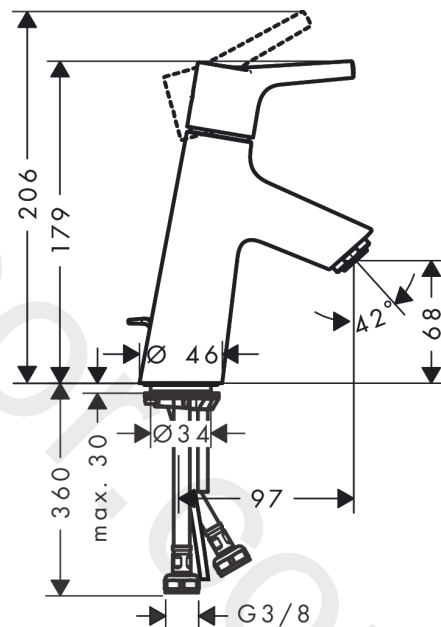

#### product features

- ComfortZone 80
- projection: 97 mm
- spout height: 68 mm
- handle variant: pin handle
- spray type: normal spray
- maximum flow rate at 3 bar: 5 l/min
- ceramic cartridge
- temperature limitation adjustable
- suitable for continuous flow water heaters
- connection type: G 3/8 connections
- connection dimension: DN15
- EU taxonomy: max. 6 l/min - Substantial Contribution (SC) possible

### Scale drawing

## Spare part list

Year of production: >09/20

Pos.	Description	Article Number	Price	PU
1	handle	92626000	£ 35,00	1
2	screw cover	95704000	£ 3,30	1
3	flange	92625000	£ 35,00	1
4	nut	92627000	£ 20,50	1
5	O-ring 27x1,5	92527000	£ 13,30	1
6	cartridge, assy	97685000	£ 64,00	1
7	seal	98865000	£ 35,00	1
8	adapter for cartridge	92628000	£ 20,50	1
9	adapter for cartridge	98866000	£ 35,00	1
10	O-ring 23x2	98398000	£ 3,30	1
11	aerator M24x1 (5 l/min)	13185000	£ 22,30	1
12	screw M8 x 68	97736000	£ 6,10	1
13	seal Ø 42	98722000	£ 6,10	1
14	fixing set	96016000	£ 35,00	1
15	connection hose 450 mm M8x0,75 G3/8	97206000	£ 35,00	1
16	O-ring 6,6x1,6	93019000	£ 3,30	1