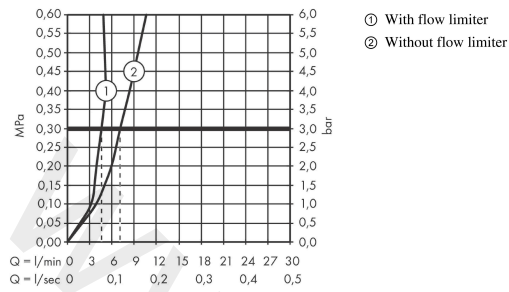

Talis S
Single lever basin mixer 80 with push-open waste set Finland
 Finish: **Chrome** Article Number: **72038000**

Description

product features

- consists of: single lever basin mixer, waste set
- ComfortZone 80
- projection: 97 mm
- spout height: 68 mm
- handle variant: pin handle
- spray type: normal spray
- maximum flow rate at 3 bar: 5 l/min
- ceramic cartridge
- temperature limitation adjustable
- suitable for continuous flow water heaters
- push-open waste set G 1¼
- material waste set: metal
- connection type: G ¾ connections
- connection dimension: DN15
- EU taxonomy: max. 6 l/min - Substantial Contribution (SC) possible

Technology

Certificates / Sustainability

Product image

Scale drawing

Talis S
Single lever basin mixer 80 with push-open waste set Finland
 Finish: **Chrome** Article Number: **72038000**

Flowchart

Talis S
Single lever basin mixer 80 with push-open waste set Finland
 Finish: **Chrome** Article Number: **72038000**

Exploded Drawing

Year of production: >01/21

Talis S
Single lever basin mixer 80 with push-open waste set Finland
 Finish: **Chrome** Article Number: **72038000**

Spare part list

Year of production: >01/21