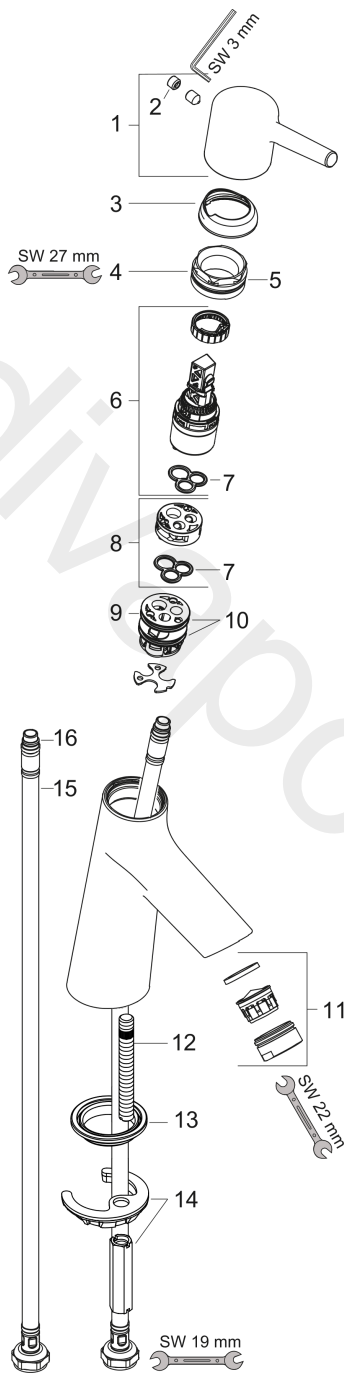

Talis S
Single lever basin mixer 80 with push-open waste set Finland
 Finish: **Chrome** Article Number: **72038000**

Description

product features

- consists of: single lever basin mixer, waste set
- ComfortZone 80
- projection: 97 mm
- spout height: 68 mm
- handle variant: pin handle
- spray type: normal spray
- maximum flow rate at 3 bar: 5 l/min
- ceramic cartridge
- temperature limitation adjustable
- suitable for continuous flow water heaters
- push-open waste set G 1¼
- material waste set: metal
- connection type: G ¾ connections
- connection dimension: DN15
- EU taxonomy: max. 6 l/min - Substantial Contribution (SC) possible

Technology

Certificates / Sustainability

Product image

Scale drawing

Talis S
Single lever basin mixer 80 with push-open waste set Finland
 Finish: **Chrome** Article Number: **72038000**

Flowchart

Talis S
Single lever basin mixer 80 with push-open waste set Finland
 Finish: **Chrome** Article Number: **72038000**

Exploded Drawing

Year of production: >01/21

Talis S
Single lever basin mixer 80 with push-open waste set Finland
 Finish: **Chrome** Article Number: **72038000**

Spare part list

Year of production: >01/21

Pos.	Description	Article Number	Price	PU
1	handle	92626000	£ 35,00	1
2	screw cover	95704000	£ 3,30	1
3	flange	92625000	£ 35,00	1
4	nut	92627000	£ 20,50	1
5	O-ring 27x1,5	92527000	£ 13,30	1
6	cartridge, assy	97685000	£ 64,00	1
7	seal	98865000	£ 35,00	1
8	adapter for cartridge	92628000	£ 20,50	1
9	adapter for cartridge	98866000	£ 35,00	1
10	O-ring 23x2	98398000	£ 3,30	1
11	aerator M24x1 (5 l/min)	13185000	£ 22,30	1
12	screw M8 x 68	97736000	£ 6,10	1
13	seal Ø 42	98722000	£ 6,10	1
14	fixing set	96016000	£ 35,00	1
15	connection hose 450 mm M8x0,75 G3/8	97206000	£ 35,00	1
16	O-ring 6,6x1,6	93019000	£ 3,30	1
a	push-open waste set	50100000	£ 78,00	1