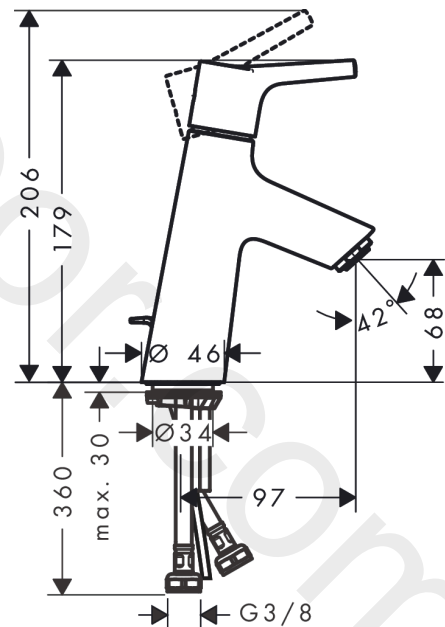

Talis S
Single lever basin mixer 80 with push-open waste set Finland
 Finish: **Chrome** Article Number: **72038000**

Description

product features

- consists of: single lever basin mixer, waste set
- ComfortZone 80
- projection: 97 mm
- spout height: 68 mm
- handle variant: pin handle
- spray type: normal spray
- maximum flow rate at 3 bar: 5 l/min
- ceramic cartridge
- temperature limitation adjustable
- suitable for continuous flow water heaters
- push-open waste set G 1¼
- material waste set: metal
- connection type: G ¾ connections
- connection dimension: DN15
- EU taxonomy: max. 6 l/min - Substantial Contribution (SC) possible

Technology

Certificates / Sustainability

Product image

Scale drawing

Talis S
Single lever basin mixer 80 with push-open waste set Finland
 Finish: **Chrome** Article Number: **72038000**

Flowchart

Talis S
Single lever basin mixer 80 with push-open waste set Finland
 Finish: **Chrome** Article Number: **72038000**

Exploded Drawing

Year of production: >01/21

Talis S
Single lever basin mixer 80 with push-open waste set Finland
 Finish: **Chrome** Article Number: **72038000**

Spare part list

Year of production: >01/21

Pos.	Description	Article Number	Price	PU
1	handle	92626000	£ 35,00	1
2	screw cover	95704000	£ 3,30	1
3	flange	92625000	£ 35,00	1
4	nut	92627000	£ 20,50	1
5	O-ring 27x1,5	92527000	£ 13,30	1
6	cartridge, assy	97685000	£ 64,00	1
7	seal	98865000	£ 35,00	1
8	adapter for cartridge	92628000	£ 20,50	1
9	adapter for cartridge	98866000	£ 35,00	1
10	O-ring 23x2	98398000	£ 3,30	1
11	aerator M24x1 (5 l/min)	13185000	£ 22,30	1
12	screw M8 x 68	97736000	£ 6,10	1
13	seal Ø 42	98722000	£ 6,10	1
14	fixing set	96016000	£ 35,00	1
15	connection hose 450 mm M8x0,75 G3/8	97206000	£ 35,00	1
16	O-ring 6,6x1,6	93019000	£ 3,30	1
a	push-open waste set	50100000	£ 78,00	1