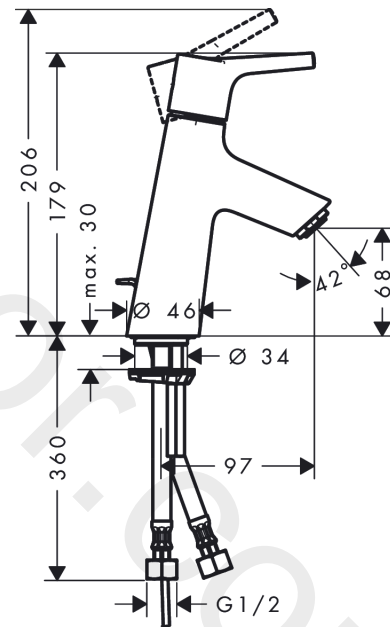

Talis S

Single lever basin mixer 80 with pop-up waste set 2 ticks

Finish: **Chrome** Article Number: **72035009**

Description

product features

- consists of: single lever basin mixer, waste set
- ComfortZone 80
- projection: 97 mm
- spout height: 68 mm
- handle variant: pin handle
- spray type: normal spray
- maximum flow rate at 3 bar: 3,8 l/min
- ceramic cartridge
- temperature limitation adjustable
- pop-up waste set G 1¼
- material waste set: metal
- connection type: G ½ connections
- connection dimension: DN15

Technology

Product image

Scale drawing

Talis S
Single lever basin mixer 80 with pop-up waste set 2 ticks
 Finish: **Chrome** Article Number: **72035009**

Flowchart

www.divapor.com

Talis S
Single lever basin mixer 80 with pop-up waste set 2 ticks
 Finish: **Chrome** Article Number: **72035009**

Exploded Drawing

Year of production: >04/20

Talis S
Single lever basin mixer 80 with pop-up waste set 2 ticks
 Finish: **Chrome** Article Number: **72035009**

Spare part list

Year of production: >04/20

| Pos. | Description | Article Number | Price | PU |
|------|-----------------------------------|----------------|---------|----|
| 1 | handle | 92626000 | £ 35,00 | 1 |
| 2 | screw cover | 95704000 | £ 3,30 | 1 |
| 3 | flange | 92625000 | £ 35,00 | 1 |
| 4 | nut | 92627000 | £ 20,50 | 1 |
| 5 | O-ring 27x1,5 | 92527000 | £ 13,30 | 1 |
| 6 | cartridge, assy | 95973000 | £ 79,00 | 1 |
| 7 | seal | 98865000 | £ 35,00 | 1 |
| 8 | adapter for cartridge | 92628000 | £ 20,50 | 1 |
| 9 | adapter for cartridge | 98866000 | £ 35,00 | 1 |
| 10 | O-ring 23x2 | 98398000 | £ 3,30 | 1 |
| 11 | aerator M24x1 | 98453000 | £ 20,50 | 1 |
| 12 | screw M8 x 68 | 97736000 | £ 6,10 | 1 |
| 13 | seal Ø 42 | 98722000 | £ 6,10 | 1 |
| 14 | fixing set | 96016000 | £ 35,00 | 1 |
| 15 | connection hose 450 mm M8x0,75 G½ | 97443000 | £ 20,50 | 1 |
| 16 | O-ring 7x1,5 | 98422000 | £ 3,30 | 1 |
| 17 | pull rod | 96657000 | £ 13,30 | 1 |
| a | pop up waste | 94139000 | £ 96,00 | 1 |