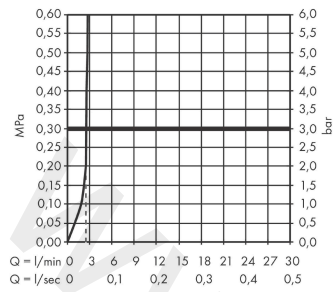

Talis S

Single lever basin mixer 80 with pop-up waste set 2 ticks

Finish: **Chrome** Article Number: **72035009**

Description

product features

- consists of: single lever basin mixer, waste set
- ComfortZone 80
- projection: 97 mm
- spout height: 68 mm
- handle variant: pin handle
- spray type: normal spray
- maximum flow rate at 3 bar: 3,8 l/min
- ceramic cartridge
- temperature limitation adjustable
- pop-up waste set G 1¼
- material waste set: metal
- connection type: G ½ connections
- connection dimension: DN15

Technology

Product image

Scale drawing

Talis S
Single lever basin mixer 80 with pop-up waste set 2 ticks
 Finish: **Chrome** Article Number: **72035009**

Flowchart

www.divapor.com

Talis S
Single lever basin mixer 80 with pop-up waste set 2 ticks
 Finish: **Chrome** Article Number: **72035009**

Exploded Drawing

Year of production: >04/20

Talis S
Single lever basin mixer 80 with pop-up waste set 2 ticks
 Finish: **Chrome** Article Number: **72035009**

Spare part list

Year of production: >04/20

| Pos. | Description | Article Number | Price | PU |
|------|-----------------------------------|----------------|---------|----|
| 1 | handle | 92626000 | £ 35,00 | 1 |
| 2 | screw cover | 95704000 | £ 3,30 | 1 |
| 3 | flange | 92625000 | £ 35,00 | 1 |
| 4 | nut | 92627000 | £ 20,50 | 1 |
| 5 | O-ring 27x1,5 | 92527000 | £ 13,30 | 1 |
| 6 | cartridge, assy | 95973000 | £ 79,00 | 1 |
| 7 | seal | 98865000 | £ 35,00 | 1 |
| 8 | adapter for cartridge | 92628000 | £ 20,50 | 1 |
| 9 | adapter for cartridge | 98866000 | £ 35,00 | 1 |
| 10 | O-ring 23x2 | 98398000 | £ 3,30 | 1 |
| 11 | aerator M24x1 | 98453000 | £ 20,50 | 1 |
| 12 | screw M8 x 68 | 97736000 | £ 6,10 | 1 |
| 13 | seal Ø 42 | 98722000 | £ 6,10 | 1 |
| 14 | fixing set | 96016000 | £ 35,00 | 1 |
| 15 | connection hose 450 mm M8x0,75 G½ | 97443000 | £ 20,50 | 1 |
| 16 | O-ring 7x1,5 | 98422000 | £ 3,30 | 1 |
| 17 | pull rod | 96657000 | £ 13,30 | 1 |
| a | pop up waste | 94139000 | £ 96,00 | 1 |