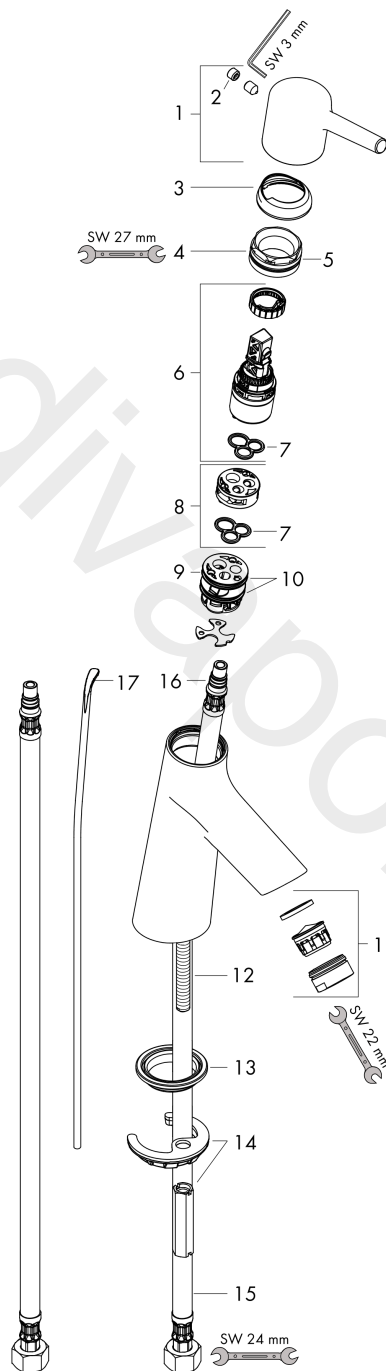

Talis S

Single lever basin mixer 80 with pop-up waste set 2 ticks

Finish: **Chrome** Article Number: **72035009**

Description

product features

- consists of: single lever basin mixer, waste set
- ComfortZone 80
- projection: 97 mm
- spout height: 68 mm
- handle variant: pin handle
- spray type: normal spray
- maximum flow rate at 3 bar: 3,8 l/min
- ceramic cartridge
- temperature limitation adjustable
- pop-up waste set G 1¼
- material waste set: metal
- connection type: G ½ connections
- connection dimension: DN15

Technology

Product image

Scale drawing

Talis S
Single lever basin mixer 80 with pop-up waste set 2 ticks
 Finish: **Chrome** Article Number: **72035009**

Flowchart

www.divapor.com

Talis S
Single lever basin mixer 80 with pop-up waste set 2 ticks
 Finish: **Chrome** Article Number: **72035009**

Exploded Drawing

Year of production: >04/20

Talis S
Single lever basin mixer 80 with pop-up waste set 2 ticks
 Finish: **Chrome** Article Number: **72035009**

Spare part list

Year of production: >04/20

| Pos. | Description | Article Number | Price | PU |
|------|-----------------------------------|----------------|---------|----|
| 1 | handle | 92626000 | £ 35,00 | 1 |
| 2 | screw cover | 95704000 | £ 3,30 | 1 |
| 3 | flange | 92625000 | £ 35,00 | 1 |
| 4 | nut | 92627000 | £ 20,50 | 1 |
| 5 | O-ring 27x1,5 | 92527000 | £ 13,30 | 1 |
| 6 | cartridge, assy | 95973000 | £ 79,00 | 1 |
| 7 | seal | 98865000 | £ 35,00 | 1 |
| 8 | adapter for cartridge | 92628000 | £ 20,50 | 1 |
| 9 | adapter for cartridge | 98866000 | £ 35,00 | 1 |
| 10 | O-ring 23x2 | 98398000 | £ 3,30 | 1 |
| 11 | aerator M24x1 | 98453000 | £ 20,50 | 1 |
| 12 | screw M8 x 68 | 97736000 | £ 6,10 | 1 |
| 13 | seal Ø 42 | 98722000 | £ 6,10 | 1 |
| 14 | fixing set | 96016000 | £ 35,00 | 1 |
| 15 | connection hose 450 mm M8x0,75 G½ | 97443000 | £ 20,50 | 1 |
| 16 | O-ring 7x1,5 | 98422000 | £ 3,30 | 1 |
| 17 | pull rod | 96657000 | £ 13,30 | 1 |
| a | pop up waste | 94139000 | £ 96,00 | 1 |