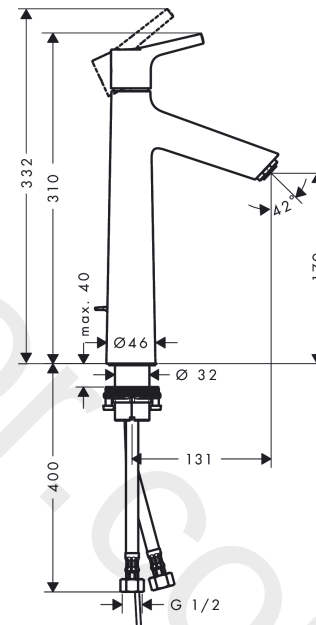

Talis S

Single lever basin mixer 190 with pop-up waste set 3 ticks

Finish: **Chrome** Article Number: **72034009**

Description

product features

- consists of: single lever basin mixer, waste set
- ComfortZone 190
- projection: 131 mm
- spout height: 179 mm
- handle variant: pin handle
- spray type: normal spray
- maximum flow rate at 3 bar: 1,9 l/min
- ceramic cartridge
- temperature limitation adjustable
- pop-up waste set G 1¼
- material waste set: metal
- connection type: G ½ connections
- connection dimension: DN15

Technology

Product image

Scale drawing

Talis S
Single lever basin mixer 190 with pop-up waste set 3 ticks
 Finish: **Chrome** Article Number: **72034009**

Flowchart

www.divapor.com

Talis S
Single lever basin mixer 190 with pop-up waste set 3 ticks
 Finish: **Chrome** Article Number: **72034009**

Exploded Drawing

Year of production: >04/20

Talis S

Single lever basin mixer 190 with pop-up waste set 3 ticks

Finish: **Chrome** Article Number: **72034009**

Spare part list

Year of production: >04/20

Pos.	Description	Article Number	Price	PU
1	handle	92626000	£ 35,00	1
2	screw cover	95704000	£ 3,30	1
3	flange	92625000	£ 35,00	1
4	nut	92627000	£ 20,50	1
5	O-ring 27x1,5	92527000	£ 13,30	1
6	cartridge, assy	95973000	£ 79,00	1
7	seal	98865000	£ 35,00	1
8	adapter for cartridge	92628000	£ 20,50	1
9	adapter for cartridge	98866000	£ 35,00	1
10	O-ring 23x2	98398000	£ 3,30	1
11	aerator M24x1 (1,9 l/min)	92300000	£ 35,00	1
12	flat seal	98749000	£ 6,10	1
13	fixing set (Ø 32)	13961000	£ 25,00	1
14	lever collar	97548000	£ 3,30	1
15	pull rod	96657000	£ 13,30	1
16	connection hose 600 mm M8x0,75 G1/2	92482000	£ 43,00	1
17	O-ring 7x1,5	98422000	£ 3,30	1
a	pop up waste	94139000	£ 96,00	1
b	pop up waste	94139007	-	1
c	fixation extension 35 mm	13898000	£ 79,00	1
d	lever arm 340mm (ball-Ø12mm)	96324000	£ 25,00	1