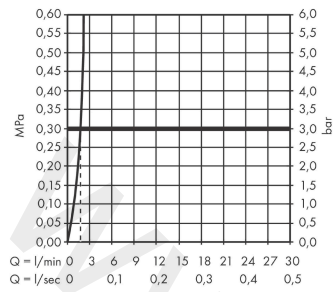

Talis S

Single lever basin mixer 190 with pop-up waste set 3 ticks

Finish: **Chrome** Article Number: **72034009**

Description

product features

- consists of: single lever basin mixer, waste set
- ComfortZone 190
- projection: 131 mm
- spout height: 179 mm
- handle variant: pin handle
- spray type: normal spray
- maximum flow rate at 3 bar: 1,9 l/min
- ceramic cartridge
- temperature limitation adjustable
- pop-up waste set G 1¼
- material waste set: metal
- connection type: G ½ connections
- connection dimension: DN15

Technology

Product image

Scale drawing

Talis S
Single lever basin mixer 190 with pop-up waste set 3 ticks
 Finish: **Chrome** Article Number: **72034009**

Flowchart

www.divapor.com

Talis S
Single lever basin mixer 190 with pop-up waste set 3 ticks
 Finish: **Chrome** Article Number: **72034009**

Exploded Drawing

Year of production: >04/20

Talis S

Single lever basin mixer 190 with pop-up waste set 3 ticks

Finish: **Chrome** Article Number: **72034009**

Spare part list

Year of production: >04/20

Pos.	Description	Article Number	Price	PU
1	handle	92626000	£ 35,00	1
2	screw cover	95704000	£ 3,30	1
3	flange	92625000	£ 35,00	1
4	nut	92627000	£ 20,50	1
5	O-ring 27x1,5	92527000	£ 13,30	1
6	cartridge, assy	95973000	£ 79,00	1
7	seal	98865000	£ 35,00	1
8	adapter for cartridge	92628000	£ 20,50	1
9	adapter for cartridge	98866000	£ 35,00	1
10	O-ring 23x2	98398000	£ 3,30	1
11	aerator M24x1 (1,9 l/min)	92300000	£ 35,00	1
12	flat seal	98749000	£ 6,10	1
13	fixing set (Ø 32)	13961000	£ 25,00	1
14	lever collar	97548000	£ 3,30	1
15	pull rod	96657000	£ 13,30	1
16	connection hose 600 mm M8x0,75 G1/2	92482000	£ 43,00	1
17	O-ring 7x1,5	98422000	£ 3,30	1
a	pop up waste	94139000	£ 96,00	1
b	pop up waste	94139007	-	1
c	fixation extension 35 mm	13898000	£ 79,00	1
d	lever arm 340mm (ball-Ø12mm)	96324000	£ 25,00	1