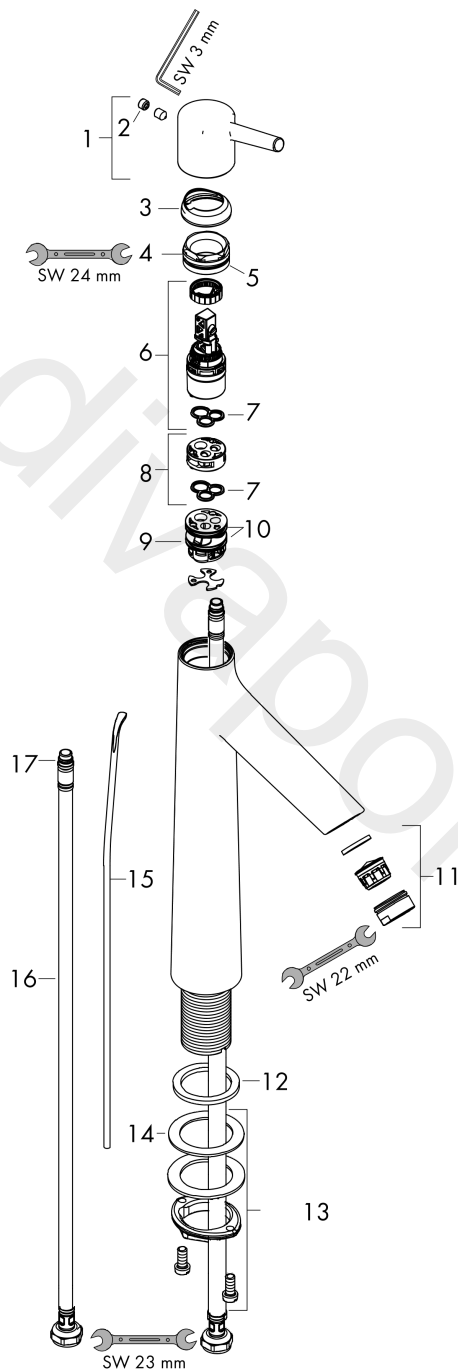

Talis S

Single lever basin mixer 190 with pop-up waste set 3 ticks

Finish: **Chrome** Article Number: **72034009**

Description

product features

- consists of: single lever basin mixer, waste set
- ComfortZone 190
- projection: 131 mm
- spout height: 179 mm
- handle variant: pin handle
- spray type: normal spray
- maximum flow rate at 3 bar: 1,9 l/min
- ceramic cartridge
- temperature limitation adjustable
- pop-up waste set G 1¼
- material waste set: metal
- connection type: G ½ connections
- connection dimension: DN15

Technology

Product image

Scale drawing

Talis S
Single lever basin mixer 190 with pop-up waste set 3 ticks
 Finish: **Chrome** Article Number: **72034009**

Flowchart

www.divapor.com

Talis S
Single lever basin mixer 190 with pop-up waste set 3 ticks
 Finish: **Chrome** Article Number: **72034009**

Exploded Drawing

Year of production: >04/20

Talis S

Single lever basin mixer 190 with pop-up waste set 3 ticks

Finish: **Chrome** Article Number: **72034009**

Spare part list

Year of production: >04/20

Pos.	Description	Article Number	Price	PU
1	handle	92626000	£ 35,00	1
2	screw cover	95704000	£ 3,30	1
3	flange	92625000	£ 35,00	1
4	nut	92627000	£ 20,50	1
5	O-ring 27x1,5	92527000	£ 13,30	1
6	cartridge, assy	95973000	£ 79,00	1
7	seal	98865000	£ 35,00	1
8	adapter for cartridge	92628000	£ 20,50	1
9	adapter for cartridge	98866000	£ 35,00	1
10	O-ring 23x2	98398000	£ 3,30	1
11	aerator M24x1 (1,9 l/min)	92300000	£ 35,00	1
12	flat seal	98749000	£ 6,10	1
13	fixing set (Ø 32)	13961000	£ 25,00	1
14	lever collar	97548000	£ 3,30	1
15	pull rod	96657000	£ 13,30	1
16	connection hose 600 mm M8x0,75 G1/2	92482000	£ 43,00	1
17	O-ring 7x1,5	98422000	£ 3,30	1
a	pop up waste	94139000	£ 96,00	1
b	pop up waste	94139007	-	1
c	fixation extension 35 mm	13898000	£ 79,00	1
d	lever arm 340mm (ball-Ø12mm)	96324000	£ 25,00	1