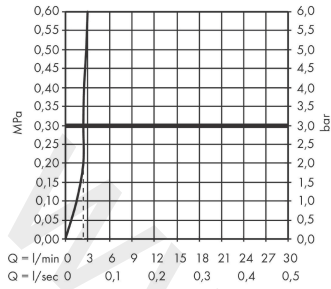

Talis S

Single lever basin mixer 190 with pop-up waste set 2 ticks

Finish: **Chrome** Article Number: **72033009**

Description

product features

- consists of: single lever basin mixer, waste set
- ComfortZone 190
- projection: 131 mm
- spout height: 179 mm
- handle variant: pin handle
- spray type: normal spray
- maximum flow rate at 3 bar: 3,8 l/min
- ceramic cartridge
- temperature limitation adjustable
- pop-up waste set G 1¼
- material waste set: metal
- connection type: G ½ connections
- connection dimension: DN15

Technology

Product image

Scale drawing

Talis S
Single lever basin mixer 190 with pop-up waste set 2 ticks
 Finish: **Chrome** Article Number: **72033009**

Flowchart

www.divapor.com

Talis S
Single lever basin mixer 190 with pop-up waste set 2 ticks
 Finish: **Chrome** Article Number: **72033009**

Exploded Drawing

Year of production: >04/20

Talis S

Single lever basin mixer 190 with pop-up waste set 2 ticks

Finish: **Chrome** Article Number: **72033009**

Spare part list

Year of production: >04/20

Pos.	Description	Article Number	Price	PU
1	handle	92626000	£ 35,00	1
2	screw cover	95704000	£ 3,30	1
3	flange	92625000	£ 35,00	1
4	nut	92627000	£ 20,50	1
5	O-ring 27x1,5	92527000	£ 13,30	1
6	cartridge, assy	95973000	£ 79,00	1
7	seal	98865000	£ 35,00	1
8	adapter for cartridge	92628000	£ 20,50	1
9	adapter for cartridge	98866000	£ 35,00	1
10	O-ring 23x2	98398000	£ 3,30	1
11	aerator M24x1	98453000	£ 20,50	1
12	flat seal	98749000	£ 6,10	1
13	fixing set (Ø 32)	13961000	£ 25,00	1
14	lever collar	97548000	£ 3,30	1
15	pull rod	96657000	£ 13,30	1
16	connection hose 600 mm M8x0,75 G1/2	92482000	£ 43,00	1
17	O-ring 7x1,5	98422000	£ 3,30	1
a	pop up waste	94139000	£ 96,00	1
b	pop up waste	94139007	-	1
c	fixation extension 35 mm	13898000	£ 79,00	1
d	lever arm 340mm (ball-Ø12mm)	96324000	£ 25,00	1