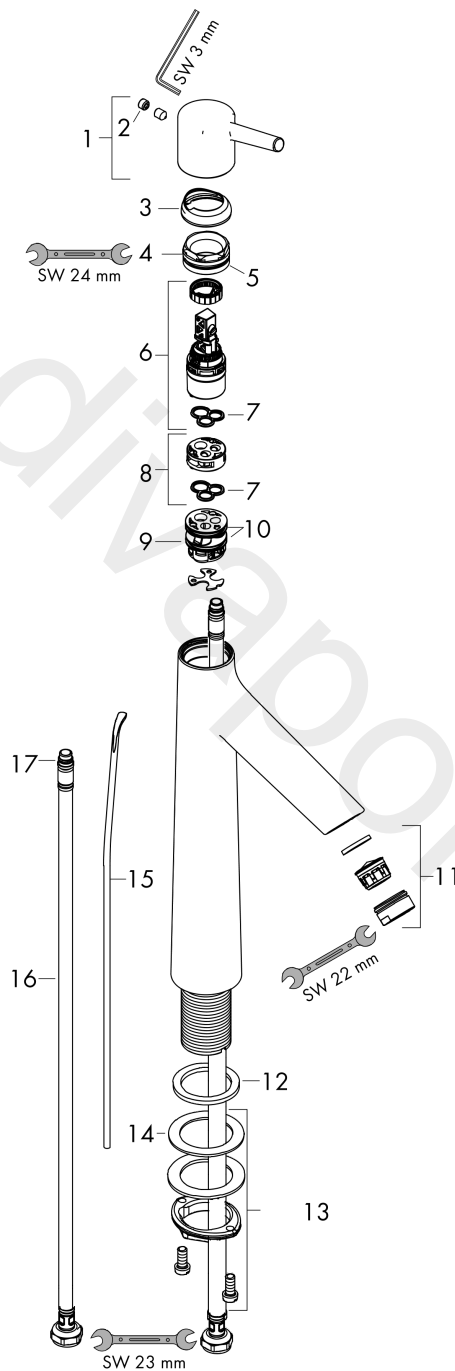

Talis S

Single lever basin mixer 190 with pop-up waste set 2 ticks

Finish: **Chrome** Article Number: **72033009**

Description

product features

- consists of: single lever basin mixer, waste set
- ComfortZone 190
- projection: 131 mm
- spout height: 179 mm
- handle variant: pin handle
- spray type: normal spray
- maximum flow rate at 3 bar: 3,8 l/min
- ceramic cartridge
- temperature limitation adjustable
- pop-up waste set G 1¼
- material waste set: metal
- connection type: G ½ connections
- connection dimension: DN15

Technology

Product image

Scale drawing

Talis S
Single lever basin mixer 190 with pop-up waste set 2 ticks
 Finish: **Chrome** Article Number: **72033009**

Flowchart

www.divapor.com

Talis S
Single lever basin mixer 190 with pop-up waste set 2 ticks
 Finish: **Chrome** Article Number: **72033009**

Exploded Drawing

Year of production: >04/20

Talis S

Single lever basin mixer 190 with pop-up waste set 2 ticks

Finish: **Chrome** Article Number: **72033009**

Spare part list

Year of production: >04/20

Pos.	Description	Article Number	Price	PU
1	handle	92626000	£ 35,00	1
2	screw cover	95704000	£ 3,30	1
3	flange	92625000	£ 35,00	1
4	nut	92627000	£ 20,50	1
5	O-ring 27x1,5	92527000	£ 13,30	1
6	cartridge, assy	95973000	£ 79,00	1
7	seal	98865000	£ 35,00	1
8	adapter for cartridge	92628000	£ 20,50	1
9	adapter for cartridge	98866000	£ 35,00	1
10	O-ring 23x2	98398000	£ 3,30	1
11	aerator M24x1	98453000	£ 20,50	1
12	flat seal	98749000	£ 6,10	1
13	fixing set (Ø 32)	13961000	£ 25,00	1
14	lever collar	97548000	£ 3,30	1
15	pull rod	96657000	£ 13,30	1
16	connection hose 600 mm M8x0,75 G1/2	92482000	£ 43,00	1
17	O-ring 7x1,5	98422000	£ 3,30	1
a	pop up waste	94139000	£ 96,00	1
b	pop up waste	94139007	-	1
c	fixation extension 35 mm	13898000	£ 79,00	1
d	lever arm 340mm (ball-Ø12mm)	96324000	£ 25,00	1