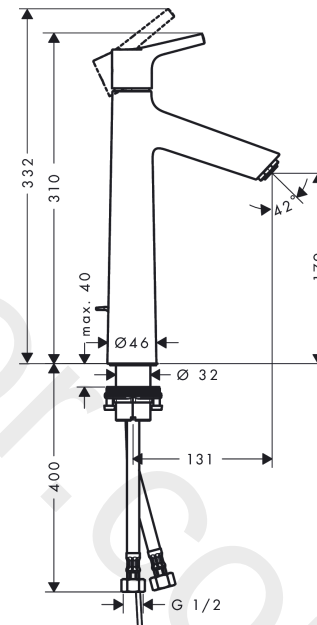

Talis S

Single lever basin mixer 190 with pop-up waste set 2 ticks

Finish: **Chrome** Article Number: **72033009**

Description

product features

- consists of: single lever basin mixer, waste set
- ComfortZone 190
- projection: 131 mm
- spout height: 179 mm
- handle variant: pin handle
- spray type: normal spray
- maximum flow rate at 3 bar: 3,8 l/min
- ceramic cartridge
- temperature limitation adjustable
- pop-up waste set G 1¼
- material waste set: metal
- connection type: G ½ connections
- connection dimension: DN15

Technology

Product image

Scale drawing

Talis S
Single lever basin mixer 190 with pop-up waste set 2 ticks
 Finish: **Chrome** Article Number: **72033009**

Flowchart

www.divapor.com

Talis S
Single lever basin mixer 190 with pop-up waste set 2 ticks
 Finish: **Chrome** Article Number: **72033009**

Exploded Drawing

Year of production: >04/20

Talis S

Single lever basin mixer 190 with pop-up waste set 2 ticks

Finish: **Chrome** Article Number: **72033009**

Spare part list

Year of production: >04/20

Pos.	Description	Article Number	Price	PU
1	handle	92626000	£ 35,00	1
2	screw cover	95704000	£ 3,30	1
3	flange	92625000	£ 35,00	1
4	nut	92627000	£ 20,50	1
5	O-ring 27x1,5	92527000	£ 13,30	1
6	cartridge, assy	95973000	£ 79,00	1
7	seal	98865000	£ 35,00	1
8	adapter for cartridge	92628000	£ 20,50	1
9	adapter for cartridge	98866000	£ 35,00	1
10	O-ring 23x2	98398000	£ 3,30	1
11	aerator M24x1	98453000	£ 20,50	1
12	flat seal	98749000	£ 6,10	1
13	fixing set (Ø 32)	13961000	£ 25,00	1
14	lever collar	97548000	£ 3,30	1
15	pull rod	96657000	£ 13,30	1
16	connection hose 600 mm M8x0,75 G1/2	92482000	£ 43,00	1
17	O-ring 7x1,5	98422000	£ 3,30	1
a	pop up waste	94139000	£ 96,00	1
b	pop up waste	94139007	-	1
c	fixation extension 35 mm	13898000	£ 79,00	1
d	lever arm 340mm (ball-Ø12mm)	96324000	£ 25,00	1