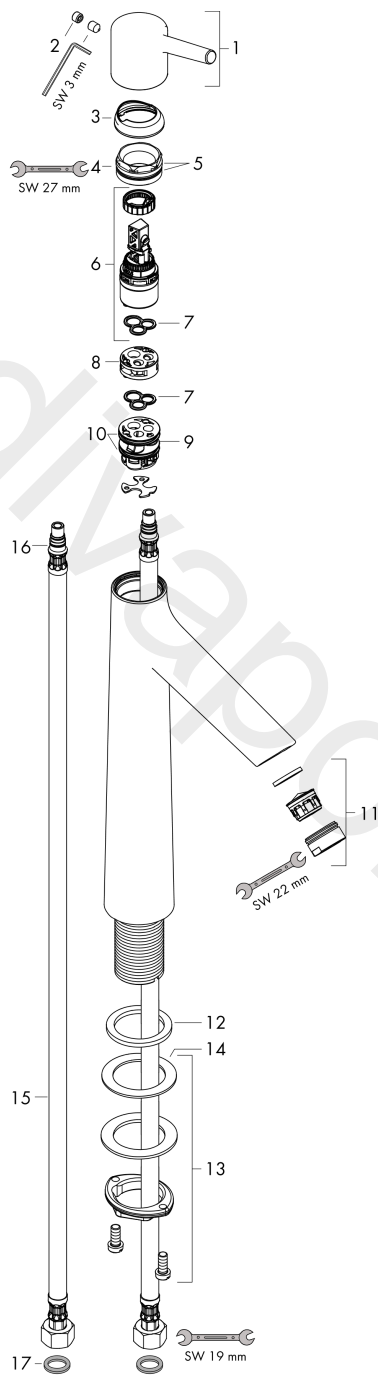

### Description

**product features**

- ComfortZone 190
- projection: 131 mm
- spout height: 179 mm
- handle variant: pin handle
- spray type: normal spray
- maximum flow rate at 3 bar: 5 l/min
- ceramic cartridge
- temperature limitation adjustable
- suitable for continuous flow water heaters
- connection type: G 3/8 connections
- connection dimension: DN15
- EU taxonomy: max. 6 l/min - Substantial Contribution (SC) possible
- WRAS 2110027
- WRAS 2110027 - Approval letter

### Scale drawing

**Talis S**  
**Single lever basin mixer 190 without waste set**  
 Finish: **Chrome** Article Number: **72032000**

**Flowchart**

**Talis S**  
**Single lever basin mixer 190 without waste set**  
 Finish: **Chrome** Article Number: **72032000**

**Exploded Drawing**

Year of production: >10/15

**Talis S**  
**Single lever basin mixer 190 without waste set**  
 Finish: **Chrome** Article Number: **72032000**

## Spare part list

Year of production: >10/15

Pos.	Description	Article Number	Price	PU
1	handle	92626000	£ 35,00	1
2	screw cover	95704000	£ 3,30	1
3	flange	92625000	£ 35,00	1
4	nut	92627000	£ 20,50	1
5	O-ring 27x1,5	92527000	£ 13,30	1
6	cartridge, assy	97685000	£ 64,00	1
7	seal	98865000	£ 35,00	1
8	adapter for cartridge	92628000	£ 20,50	1
9	adapter for cartridge	98866000	£ 35,00	1
10	O-ring 23x2	98398000	£ 3,30	1
11	aerator M24x1 (5 l/min)	13185000	£ 22,30	1
12	flat seal	98749000	£ 6,10	1
13	fixing set (Ø 32)	13961000	£ 25,00	1
14	lever collar	97548000	£ 3,30	1
15	connection hose 600 mm M8x0,75 G3/8	96556000	£ 25,00	1
16	O-ring 7x1,5	98422000	£ 3,30	1
17	sealing set	95581000	£ 6,10	1
a	fixation extension 35 mm	13898000	£ 79,00	1