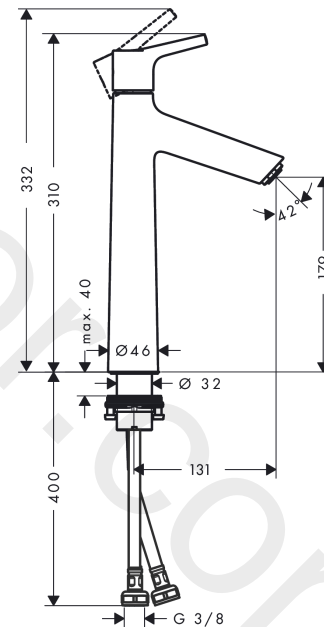

### Description

**product features**

- ComfortZone 190
- projection: 131 mm
- spout height: 179 mm
- handle variant: pin handle
- spray type: normal spray
- maximum flow rate at 3 bar: 5 l/min
- ceramic cartridge
- temperature limitation adjustable
- suitable for continuous flow water heaters
- connection type: G 3/8 connections
- connection dimension: DN15
- EU taxonomy: max. 6 l/min - Substantial Contribution (SC) possible
- WRAS 2110027
- WRAS 2110027 - Approval letter

### Scale drawing

**Talis S**  
**Single lever basin mixer 190 without waste set**  
 Finish: **Chrome** Article Number: **72032000**

**Flowchart**

**Talis S**  
**Single lever basin mixer 190 without waste set**  
 Finish: **Chrome** Article Number: **72032000**

**Exploded Drawing**

Year of production: >10/15

**Talis S**  
**Single lever basin mixer 190 without waste set**  
 Finish: **Chrome** Article Number: **72032000**

## Spare part list

Year of production: >10/15

Pos.	Description	Article Number	Price	PU
1	handle	92626000	£ 35,00	1
2	screw cover	95704000	£ 3,30	1
3	flange	92625000	£ 35,00	1
4	nut	92627000	£ 20,50	1
5	O-ring 27x1,5	92527000	£ 13,30	1
6	cartridge, assy	97685000	£ 64,00	1
7	seal	98865000	£ 35,00	1
8	adapter for cartridge	92628000	£ 20,50	1
9	adapter for cartridge	98866000	£ 35,00	1
10	O-ring 23x2	98398000	£ 3,30	1
11	aerator M24x1 (5 l/min)	13185000	£ 22,30	1
12	flat seal	98749000	£ 6,10	1
13	fixing set (Ø 32)	13961000	£ 25,00	1
14	lever collar	97548000	£ 3,30	1
15	connection hose 600 mm M8x0,75 G3/8	96556000	£ 25,00	1
16	O-ring 7x1,5	98422000	£ 3,30	1
17	sealing set	95581000	£ 6,10	1
a	fixation extension 35 mm	13898000	£ 79,00	1