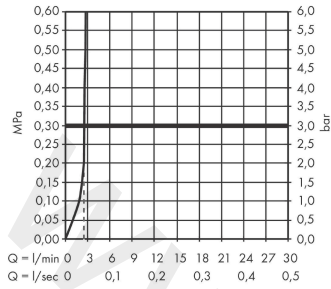

Talis S

Single lever basin mixer 100 with pop-up waste set 2 ticks

Finish: **Chrome** Article Number: **72028009**

Description

product features

- consists of: single lever basin mixer, waste set
- ComfortZone 100
- projection: 93 mm
- spout height: 98 mm
- handle variant: pin handle
- spray type: normal spray
- maximum flow rate at 3 bar: 3,8 l/min
- ceramic cartridge
- temperature limitation adjustable
- pop-up waste set G 1¼
- material waste set: metal
- connection type: G ½ connections
- connection dimension: DN15

Technology

Product image

Scale drawing

Talis S
Single lever basin mixer 100 with pop-up waste set 2 ticks
 Finish: **Chrome** Article Number: **72028009**

Flowchart

www.divapor.com

Talis S
Single lever basin mixer 100 with pop-up waste set 2 ticks
 Finish: **Chrome** Article Number: **72028009**

Exploded Drawing

Year of production: >04/20

Talis S

Single lever basin mixer 100 with pop-up waste set 2 ticks

Finish: **Chrome** Article Number: **72028009**

Spare part list

Year of production: >04/20

Pos.	Description	Article Number	Price	PU
1	handle	92626000	£ 35,00	1
2	screw cover	95704000	£ 3,30	1
3	flange	92625000	£ 35,00	1
4	nut	92627000	£ 20,50	1
5	O-ring 27x1,5	92527000	£ 13,30	1
6	cartridge, assy	95973000	£ 79,00	1
7	seal	98865000	£ 35,00	1
8	adapter for cartridge	92628000	£ 20,50	1
9	adapter for cartridge	98866000	£ 35,00	1
10	O-ring 23x2	98398000	£ 3,30	1
11	aerator M24x1	98453000	£ 20,50	1
12	screw M8 x 68	97736000	£ 6,10	1
13	seal Ø 42	98722000	£ 6,10	1
14	fixing set	96016000	£ 35,00	1
15	connection hose 600 mm M8x0,75 G1/2	92482000	£ 43,00	1
16	O-ring 7x1,5	98422000	£ 3,30	1
17	pull rod	96657000	£ 13,30	1
a	pop up waste	94139000	£ 96,00	1