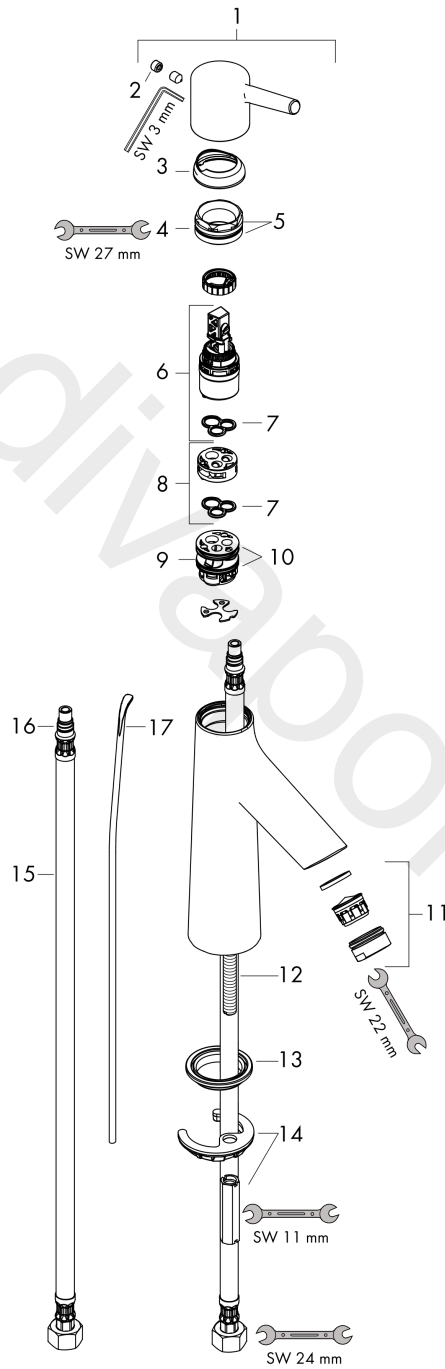

Talis S

Single lever basin mixer 100 with pop-up waste set 2 ticks

Finish: **Chrome** Article Number: **72028009**

Description

product features

- consists of: single lever basin mixer, waste set
- ComfortZone 100
- projection: 93 mm
- spout height: 98 mm
- handle variant: pin handle
- spray type: normal spray
- maximum flow rate at 3 bar: 3,8 l/min
- ceramic cartridge
- temperature limitation adjustable
- pop-up waste set G 1¼
- material waste set: metal
- connection type: G ½ connections
- connection dimension: DN15

Technology

Product image

Scale drawing

Talis S
Single lever basin mixer 100 with pop-up waste set 2 ticks
 Finish: **Chrome** Article Number: **72028009**

Flowchart

www.divapor.com

Talis S
Single lever basin mixer 100 with pop-up waste set 2 ticks
 Finish: **Chrome** Article Number: **72028009**

Exploded Drawing

Year of production: >04/20

Talis S

Single lever basin mixer 100 with pop-up waste set 2 ticks

Finish: **Chrome** Article Number: **72028009**

Spare part list

Year of production: >04/20

Pos.	Description	Article Number	Price	PU
1	handle	92626000	£ 35,00	1
2	screw cover	95704000	£ 3,30	1
3	flange	92625000	£ 35,00	1
4	nut	92627000	£ 20,50	1
5	O-ring 27x1,5	92527000	£ 13,30	1
6	cartridge, assy	95973000	£ 79,00	1
7	seal	98865000	£ 35,00	1
8	adapter for cartridge	92628000	£ 20,50	1
9	adapter for cartridge	98866000	£ 35,00	1
10	O-ring 23x2	98398000	£ 3,30	1
11	aerator M24x1	98453000	£ 20,50	1
12	screw M8 x 68	97736000	£ 6,10	1
13	seal Ø 42	98722000	£ 6,10	1
14	fixing set	96016000	£ 35,00	1
15	connection hose 600 mm M8x0,75 G1/2	92482000	£ 43,00	1
16	O-ring 7x1,5	98422000	£ 3,30	1
17	pull rod	96657000	£ 13,30	1
a	pop up waste	94139000	£ 96,00	1