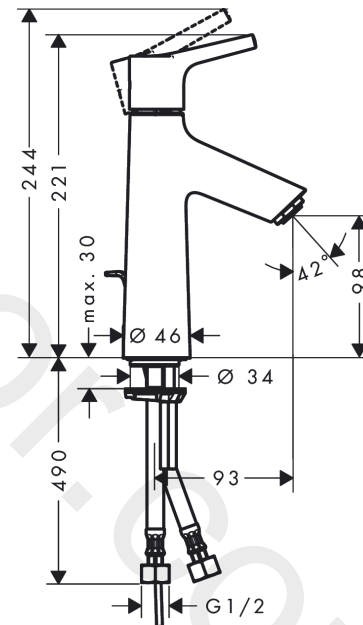

Talis S

Single lever basin mixer 100 with pop-up waste set 2 ticks

Finish: **Chrome** Article Number: **72028009**

Description

product features

- consists of: single lever basin mixer, waste set
- ComfortZone 100
- projection: 93 mm
- spout height: 98 mm
- handle variant: pin handle
- spray type: normal spray
- maximum flow rate at 3 bar: 3,8 l/min
- ceramic cartridge
- temperature limitation adjustable
- pop-up waste set G 1¼
- material waste set: metal
- connection type: G ½ connections
- connection dimension: DN15

Technology

Product image

Scale drawing

Talis S
Single lever basin mixer 100 with pop-up waste set 2 ticks
 Finish: **Chrome** Article Number: **72028009**

Flowchart

www.divapor.com

Talis S
Single lever basin mixer 100 with pop-up waste set 2 ticks
 Finish: **Chrome** Article Number: **72028009**

Exploded Drawing

Year of production: >04/20

Talis S

Single lever basin mixer 100 with pop-up waste set 2 ticks

Finish: **Chrome** Article Number: **72028009**

Spare part list

Year of production: >04/20

Pos.	Description	Article Number	Price	PU
1	handle	92626000	£ 35,00	1
2	screw cover	95704000	£ 3,30	1
3	flange	92625000	£ 35,00	1
4	nut	92627000	£ 20,50	1
5	O-ring 27x1,5	92527000	£ 13,30	1
6	cartridge, assy	95973000	£ 79,00	1
7	seal	98865000	£ 35,00	1
8	adapter for cartridge	92628000	£ 20,50	1
9	adapter for cartridge	98866000	£ 35,00	1
10	O-ring 23x2	98398000	£ 3,30	1
11	aerator M24x1	98453000	£ 20,50	1
12	screw M8 x 68	97736000	£ 6,10	1
13	seal Ø 42	98722000	£ 6,10	1
14	fixing set	96016000	£ 35,00	1
15	connection hose 600 mm M8x0,75 G1/2	92482000	£ 43,00	1
16	O-ring 7x1,5	98422000	£ 3,30	1
17	pull rod	96657000	£ 13,30	1
a	pop up waste	94139000	£ 96,00	1