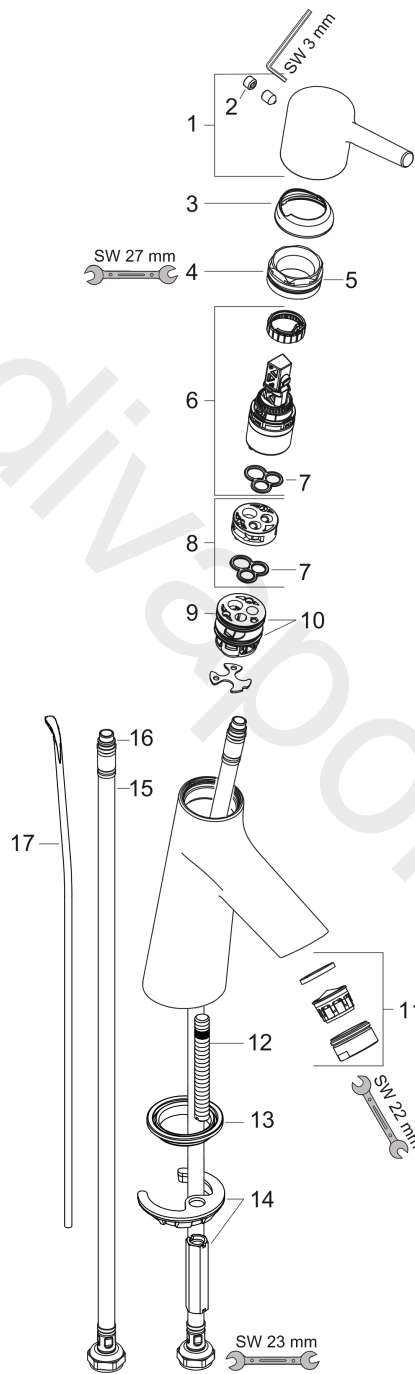

Talis S

Single lever basin mixer 80 with pop-up waste set KF

Finish: **Chrome** Article Number: **72027000**

Description

product features

- ComfortZone 80
- projection: 97 mm
- spout height: 68 mm
- handle variant: pin handle
- spray type: normal spray
- maximum flow rate at 3 bar: 5 l/min
- ceramic cartridge
- temperature limitation adjustable
- suitable for continuous flow water heaters
- pop-up waste set G 1¼
- connection type: G ¾ connections
- connection dimension: DN15

Article Details

Price excl. VAT

165,83 £

Technology

Product image

Scale drawing

Flowchart

Talis S
Single lever basin mixer 80 with pop-up waste set KF
 Finish: **Chrome** Article Number: **72027000**

Exploded Drawing

Year of production: >05/18

Talis S**Single lever basin mixer 80 with pop-up waste set KF**Finish: **Chrome** Article Number: **72027000****Spare part list**

Year of production: >05/18

Pos.	Description	Article Number	Price	PU
1	handle	92626000	£ 35,00	1
2	screw cover	95704000	£ 3,30	1
3	flange	92625000	£ 35,00	1
4	nut	92627000	£ 20,50	1
5	O-ring 27x1,5	92527000	£ 13,30	1
6	cartridge, assy	97685000	£ 64,00	1
7	seal	98865000	£ 35,00	1
8	adapter for cartridge	92628000	£ 20,50	1
9	adapter for cartridge	98866000	£ 35,00	1
10	O-ring 23x2	98398000	£ 3,30	1
11	aerator M24x1 (5 l/min)	93000000	£ 16,10	1
12	screw M8 x 68	97736000	£ 6,10	1
13	seal Ø 42	98722000	£ 6,10	1
14	fixing set	96016000	£ 35,00	1
15	connection hose 450 mm G½	93020000	£ 35,00	1
16	O-ring 6,6x1,6	93019000	£ 3,30	1
17	pull rod	96657000	£ 13,30	1
18	pop up waste	92168000	£ 43,00	1