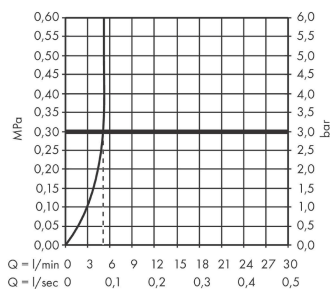

Talis S

Single lever basin mixer 80 with pop-up waste set KF

Finish: **Chrome** Article Number: **72027000**

Description

product features

- ComfortZone 80
- projection: 97 mm
- spout height: 68 mm
- handle variant: pin handle
- spray type: normal spray
- maximum flow rate at 3 bar: 5 l/min
- ceramic cartridge
- temperature limitation adjustable
- suitable for continuous flow water heaters
- pop-up waste set G 1¼
- connection type: G ¾ connections
- connection dimension: DN15

Article Details

Price excl. VAT

165,83 £

Technology

Product image

Scale drawing

Flowchart

Talis S
Single lever basin mixer 80 with pop-up waste set KF
 Finish: **Chrome** Article Number: **72027000**

Exploded Drawing

Year of production: >05/18

Talis S**Single lever basin mixer 80 with pop-up waste set KF**Finish: **Chrome** Article Number: **72027000****Spare part list**

Year of production: >05/18

Pos.	Description	Article Number	Price	PU
1	handle	92626000	£ 35,00	1
2	screw cover	95704000	£ 3,30	1
3	flange	92625000	£ 35,00	1
4	nut	92627000	£ 20,50	1
5	O-ring 27x1,5	92527000	£ 13,30	1
6	cartridge, assy	97685000	£ 64,00	1
7	seal	98865000	£ 35,00	1
8	adapter for cartridge	92628000	£ 20,50	1
9	adapter for cartridge	98866000	£ 35,00	1
10	O-ring 23x2	98398000	£ 3,30	1
11	aerator M24x1 (5 l/min)	93000000	£ 16,10	1
12	screw M8 x 68	97736000	£ 6,10	1
13	seal Ø 42	98722000	£ 6,10	1
14	fixing set	96016000	£ 35,00	1
15	connection hose 450 mm G½	93020000	£ 35,00	1
16	O-ring 6,6x1,6	93019000	£ 3,30	1
17	pull rod	96657000	£ 13,30	1
18	pop up waste	92168000	£ 43,00	1