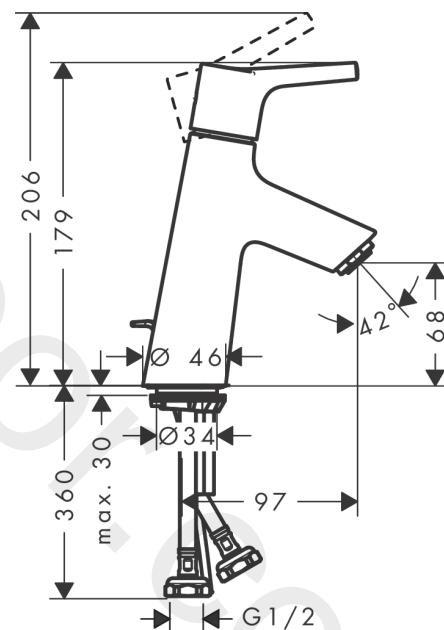

Talis S

Single lever basin mixer 80 with pop-up waste set KF

Finish: **Chrome** Article Number: **72027000**

Description

product features

- ComfortZone 80
- projection: 97 mm
- spout height: 68 mm
- handle variant: pin handle
- spray type: normal spray
- maximum flow rate at 3 bar: 5 l/min
- ceramic cartridge
- temperature limitation adjustable
- suitable for continuous flow water heaters
- pop-up waste set G 1¼
- connection type: G ¾ connections
- connection dimension: DN15

Article Details

Price excl. VAT

165,83 £

Technology

Product image

Scale drawing

Flowchart

Talis S
Single lever basin mixer 80 with pop-up waste set KF
 Finish: **Chrome** Article Number: **72027000**

Exploded Drawing

Year of production: >05/18

Talis S**Single lever basin mixer 80 with pop-up waste set KF**Finish: **Chrome** Article Number: **72027000****Spare part list**

Year of production: >05/18

Pos.	Description	Article Number	Price	PU
1	handle	92626000	£ 35,00	1
2	screw cover	95704000	£ 3,30	1
3	flange	92625000	£ 35,00	1
4	nut	92627000	£ 20,50	1
5	O-ring 27x1,5	92527000	£ 13,30	1
6	cartridge, assy	97685000	£ 64,00	1
7	seal	98865000	£ 35,00	1
8	adapter for cartridge	92628000	£ 20,50	1
9	adapter for cartridge	98866000	£ 35,00	1
10	O-ring 23x2	98398000	£ 3,30	1
11	aerator M24x1 (5 l/min)	93000000	£ 16,10	1
12	screw M8 x 68	97736000	£ 6,10	1
13	seal Ø 42	98722000	£ 6,10	1
14	fixing set	96016000	£ 35,00	1
15	connection hose 450 mm G½	93020000	£ 35,00	1
16	O-ring 6,6x1,6	93019000	£ 3,30	1
17	pull rod	96657000	£ 13,30	1
18	pop up waste	92168000	£ 43,00	1