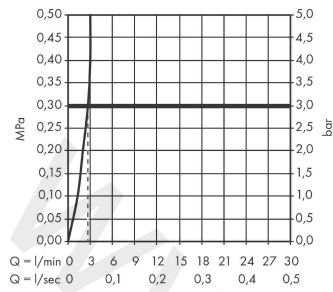

Talis S
Single lever basin mixer 100 LowFlow without waste set
Finish: **Chrome** Article Number: **72025000**

Flowchart

www.divapor.com