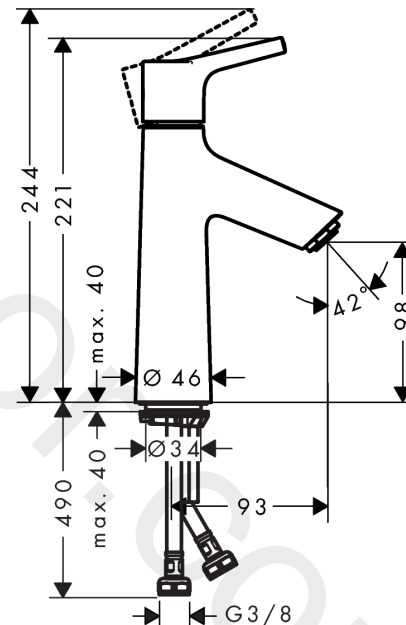

Scale drawing