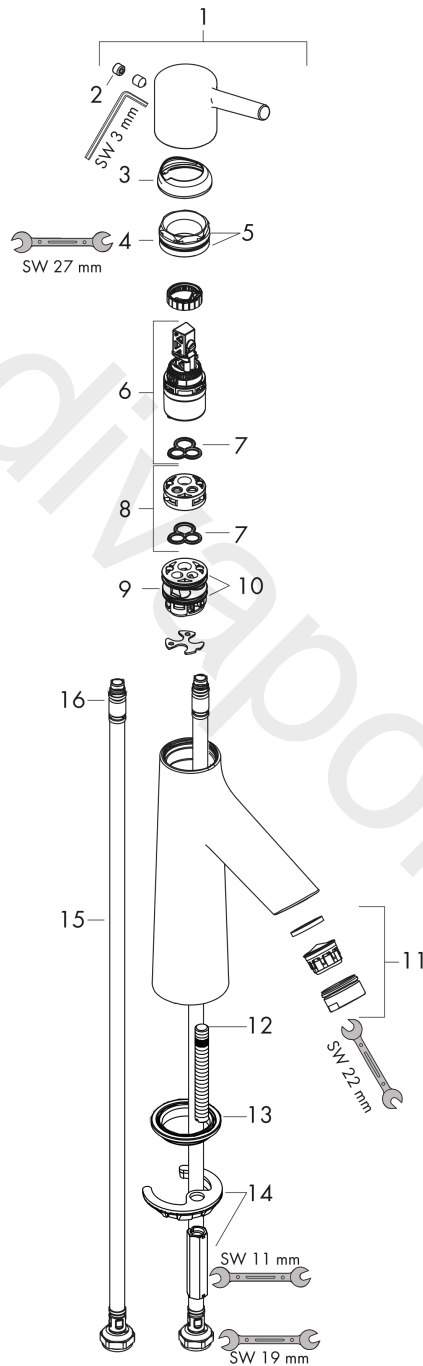

### product features

- ComfortZone 100
- projection: 93 mm
- spout height: 98 mm
- handle variant: pin handle
- spray type: normal spray
- maximum flow rate at 3 bar: 2,7 l/min
- ceramic cartridge
- temperature limitation adjustable
- suitable for continuous flow water heaters
- connection type: G 3/8 connections
- connection dimension: DN15
- WRAS 2110027
- WRAS 2110027 - Approval letter

## Scale drawing

**Talis S**  
**Single lever basin mixer 100 LowFlow without waste set**  
 Finish: **Chrome** Article Number: **72025000**

**Flowchart**

www.divapor.com

**Talis S**  
**Single lever basin mixer 100 LowFlow without waste set**  
 Finish: **Chrome** Article Number: **72025000**

**Exploded Drawing**

Year of production: >04/17

**Talis S**  
**Single lever basin mixer 100 LowFlow without waste set**  
 Finish: **Chrome** Article Number: **72025000**

## Spare part list

Year of production: >04/17

Pos.	Description	Article Number	Price	PU
1	handle	92626000	£ 35,00	1
2	screw cover	95704000	£ 3,30	1
3	flange	92625000	£ 35,00	1
4	nut	92627000	£ 20,50	1
5	O-ring 27x1,5	92527000	£ 13,30	1
6	cartridge, assy	95973001	£ 79,00	1
7	seal	98865000	£ 35,00	1
8	adapter for cartridge	92628000	£ 20,50	1
9	adapter for cartridge	98866000	£ 35,00	1
10	O-ring 23x2	98398000	£ 3,30	1
11	aerator M24x1	98453000	£ 20,50	1
12	screw M8 x 68	97736000	£ 6,10	1
13	seal	97608000	£ 6,10	1
14	fixing set	96016000	£ 35,00	1
15	connection hose 600 mm M8x0,75 G3/8	96556000	£ 25,00	1
16	O-ring 6,6x1,6	93019000	£ 3,30	1