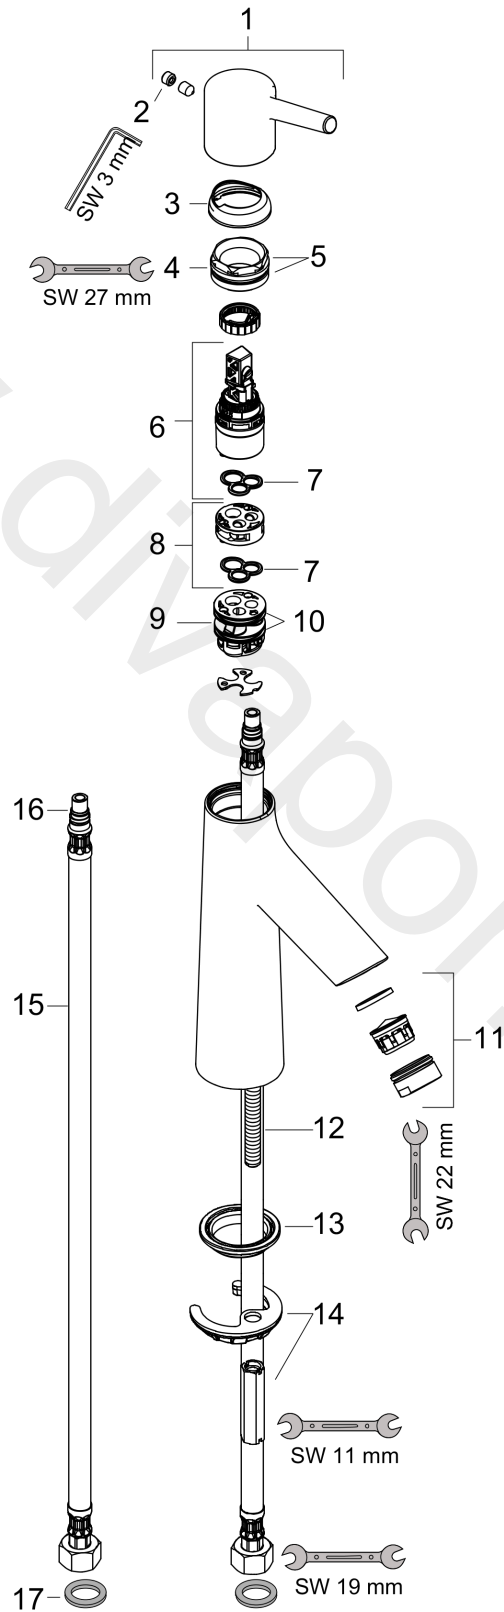

**Talis S**  
**Single lever basin mixer 100 LowFlow without waste set**  
 Surfaces: Article Number: **72025000**

**Exploded Drawing**

Year of production: **10/15 - 03/17**

**Talis S**  
**Single lever basin mixer 100 LowFlow without waste set**  
 Surfaces: Article Number: **72025000**

## Spare part list

Year of production: **10/15 - 03/17**

Pos.	Description	Article Number	Price	PU
1	handle	92626000	£ 35,00	1
2	screw cover	95704000	£ 3,30	1
3	flange	92625000	£ 35,00	1
4	nut	92627000	£ 20,50	1
5	O-ring 27x1,5	92527000	£ 13,30	1
6	cartridge, assy	95973001	£ 79,00	1
7	seal	98865000	£ 35,00	1
8	adapter for cartridge	92628000	£ 20,50	1
9	adapter for cartridge	98866000	£ 35,00	1
10	O-ring 23x2	98398000	£ 3,30	1
11	aerator M24x1	98453000	£ 20,50	1
12	screw M8 x 68	97736000	£ 6,10	1
13	seal	97608000	£ 6,10	1
14	fixing set	96016000	£ 35,00	1
15	connection hose 600 mm M8x0,75 G3/8	96556000	£ 25,00	1
16	O-ring 7x1,5	98422000	£ 3,30	1
17	sealing set	95581000	£ 6,10	1