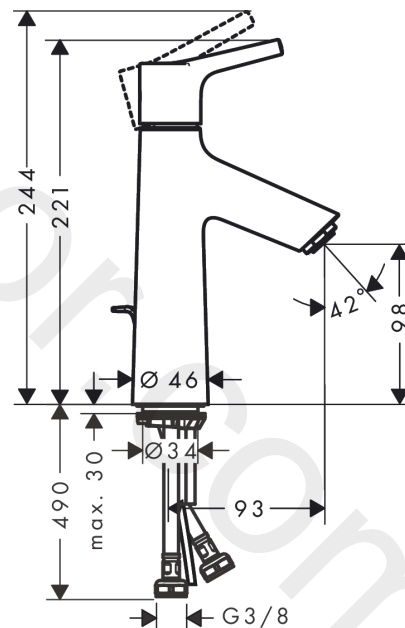

Talis S

Single lever basin mixer 100 LowFlow with pop-up waste set

Finish: **Chrome** Article Number: **72024000**

Description

product features

- consists of: single lever basin mixer, waste set
- ComfortZone 100
- projection: 93 mm
- spout height: 98 mm
- handle variant: pin handle
- spray type: normal spray
- maximum flow rate at 3 bar: 2,7 l/min
- ceramic cartridge
- temperature limitation adjustable
- suitable for continuous flow water heaters
- pop-up waste set G 1¼
- material waste set: metal
- connection type: G ¾ connections
- connection dimension: DN15
- WRAS 2110027
- WRAS 2110027 - Approval letter

Article Details

Price excl. VAT

192,50 £

Technology

Product image

Scale drawing

Talis S
Single lever basin mixer 100 LowFlow with pop-up waste set
 Finish: **Chrome** Article Number: **72024000**

Flowchart

www.divapor.com

Talis S
Single lever basin mixer 100 LowFlow with pop-up waste set
 Finish: **Chrome** Article Number: **72024000**

Exploded Drawing

Year of production: >04/17