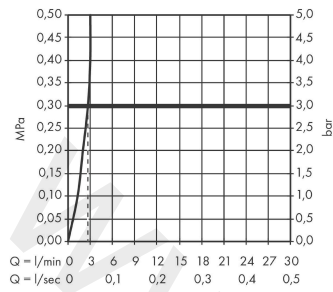

Talis S

Single lever basin mixer 100 LowFlow with pop-up waste set

Finish: **Chrome** Article Number: **72024000**

Description

product features

- consists of: single lever basin mixer, waste set
- ComfortZone 100
- projection: 93 mm
- spout height: 98 mm
- handle variant: pin handle
- spray type: normal spray
- maximum flow rate at 3 bar: 2,7 l/min
- ceramic cartridge
- temperature limitation adjustable
- suitable for continuous flow water heaters
- pop-up waste set G 1¼
- material waste set: metal
- connection type: G ¾ connections
- connection dimension: DN15
- WRAS 2110027
- WRAS 2110027 - Approval letter

Article Details

Price excl. VAT

192,50 £

Technology

Product image

Scale drawing

Talis S
Single lever basin mixer 100 LowFlow with pop-up waste set
 Finish: **Chrome** Article Number: **72024000**

Flowchart

www.divapor.com

Talis S
Single lever basin mixer 100 LowFlow with pop-up waste set
 Finish: **Chrome** Article Number: **72024000**

Exploded Drawing

Year of production: >04/17