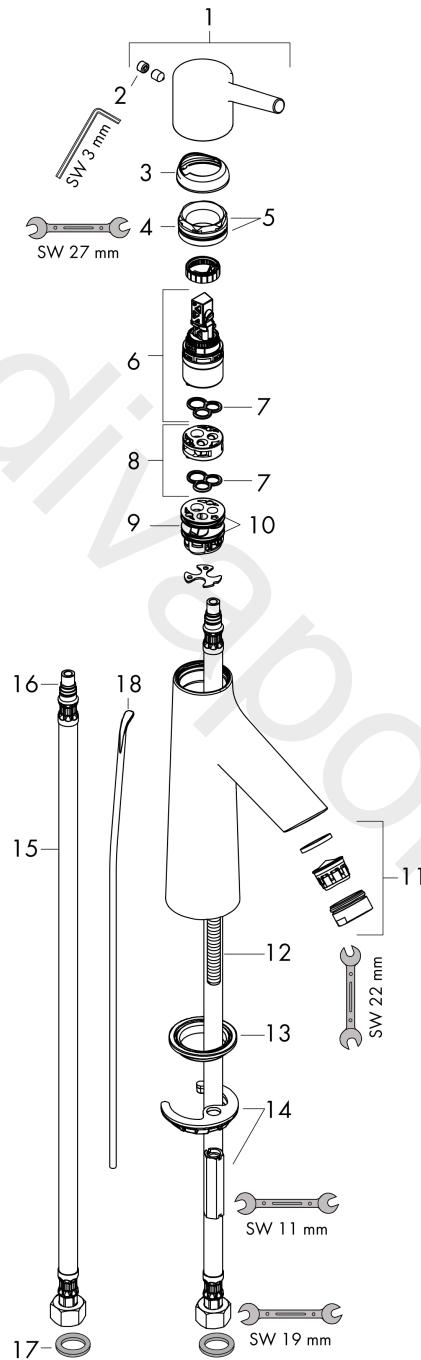

**Talis S**  
**Single lever basin mixer 100 LowFlow with pop-up waste set**  
 Surfaces: Article Number: **72024000**

**Exploded Drawing**

Year of production: **10/15 - 03/17**

**Talis S**  
**Single lever basin mixer 100 LowFlow with pop-up waste set**  
 Surfaces: Article Number: **72024000**

## Spare part list

Year of production: **10/15 - 03/17**

Pos.	Description	Article Number	Price	PU
1	handle	92626000	£ 35,00	1
2	screw cover	95704000	£ 3,30	1
3	flange	92625000	£ 35,00	1
4	nut	92627000	£ 20,50	1
5	O-ring 27x1,5	92527000	£ 13,30	1
6	cartridge, assy	95973001	£ 79,00	1
7	seal	98865000	£ 35,00	1
8	adapter for cartridge	92628000	£ 20,50	1
9	adapter for cartridge	98866000	£ 35,00	1
10	O-ring 23x2	98398000	£ 3,30	1
11	aerator M24x1	98453000	£ 20,50	1
12	screw M8 x 68	97736000	£ 6,10	1
13	seal	97608000	£ 6,10	1
14	fixing set	96016000	£ 35,00	1
15	connection hose 600 mm M8x0,75 G3/8	96556000	£ 25,00	1
16	O-ring 7x1,5	98422000	£ 3,30	1
17	sealing set	95581000	£ 6,10	1
18	pull rod	96657000	£ 13,30	1
a	pop up waste	94139000	£ 96,00	1