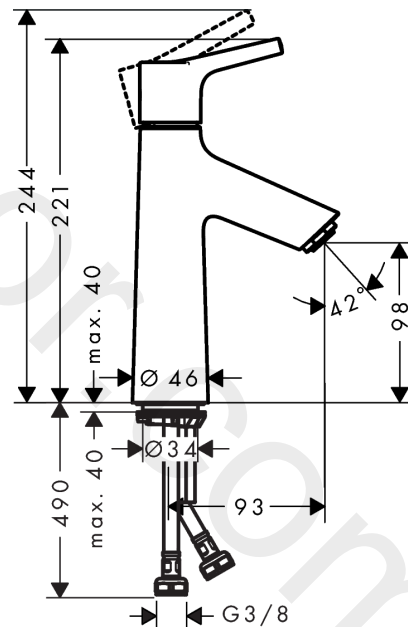

Talis S
Single lever basin mixer 100 CoolStart without waste set
 Finish: **Chrome** Article Number: **72023000**

Description

product features

- ComfortZone 100
- projection: 93 mm
- spout height: 98 mm
- handle variant: pin handle
- spray type: normal spray
- maximum flow rate at 3 bar: 5 l/min
- ceramic cartridge
- temperature limitation adjustable
- suitable for continuous flow water heaters
- connection type: G 3/8 connections
- connection dimension: DN15
- cold water in basic handle position
- EU taxonomy: max. 6 l/min - Substantial Contribution (SC) possible
- WRAS 2110027
- WRAS 2110027 - Approval letter

Article Details

Price excl. VAT 185,83 £

Technology

Certificates / Sustainability

Product image

Scale drawing

Talis S
Single lever basin mixer 100 CoolStart without waste set
 Finish: **Chrome** Article Number: **72023000**

Flowchart

Talis S
Single lever basin mixer 100 CoolStart without waste set
 Finish: **Chrome** Article Number: **72023000**

Exploded Drawing

Year of production: >04/17

Talis S
Single lever basin mixer 100 CoolStart without waste set
 Finish: **Chrome** Article Number: **72023000**

Spare part list

Year of production: >04/17

Pos.	Description	Article Number	Price	PU
1	-	92633000	£ 51,00	1
2	screw cover	95704000	£ 3,30	1
3	flange	92625000	£ 35,00	1
4	nut	92627000	£ 20,50	1
5	O-ring 27x1,5	92527000	£ 13,30	1
6	cartridge, assy	97685000	£ 64,00	1
7	seal	98865000	£ 35,00	1
8	adapter for cartridge	92628000	£ 20,50	1
9	adapter for cartridge	95975000	£ 9,00	1
10	O-ring 23x2	98398000	£ 3,30	1
11	aerator M24x1 (5 l/min)	13185000	£ 22,30	1
12	screw M8 x 68	97736000	£ 6,10	1
13	seal	97608000	£ 6,10	1
14	fixing set	96016000	£ 35,00	1
15	connection hose 600 mm M8x0,75 G3/8	96556000	£ 25,00	1
16	O-ring 6,6x1,6	93019000	£ 3,30	1