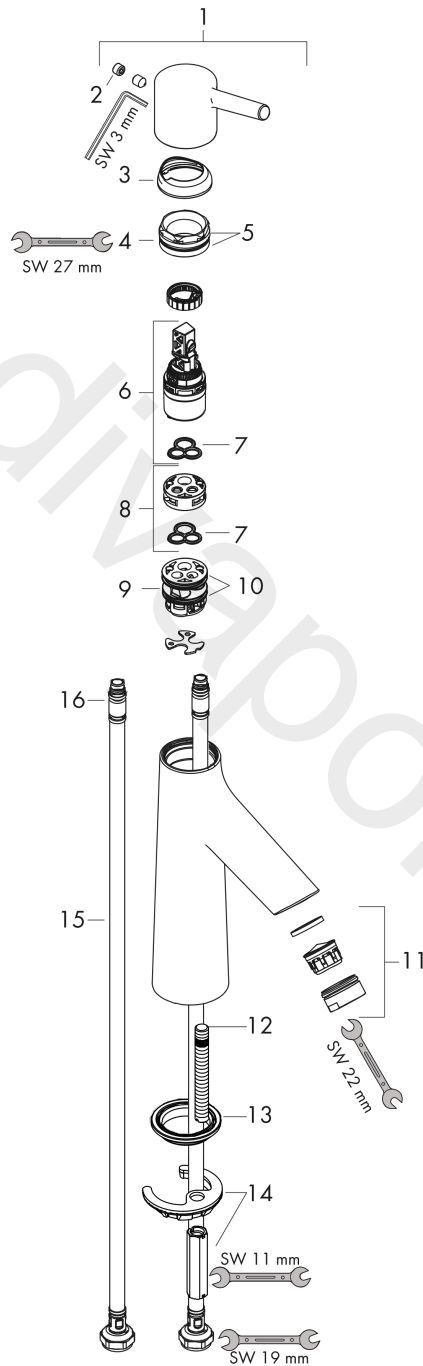

Talis S
Single lever basin mixer 100 CoolStart without waste set
 Finish: **Chrome** Article Number: **72023000**

Description

product features

- ComfortZone 100
- projection: 93 mm
- spout height: 98 mm
- handle variant: pin handle
- spray type: normal spray
- maximum flow rate at 3 bar: 5 l/min
- ceramic cartridge
- temperature limitation adjustable
- suitable for continuous flow water heaters
- connection type: G 3/8 connections
- connection dimension: DN15
- cold water in basic handle position
- EU taxonomy: max. 6 l/min - Substantial Contribution (SC) possible
- WRAS 2110027
- WRAS 2110027 - Approval letter

Article Details

Price excl. VAT 185,83 £

Technology

Certificates / Sustainability

Product image

Scale drawing

Talis S
Single lever basin mixer 100 CoolStart without waste set
 Finish: **Chrome** Article Number: **72023000**

Flowchart

Talis S
Single lever basin mixer 100 CoolStart without waste set
 Finish: **Chrome** Article Number: **72023000**

Exploded Drawing

Year of production: >04/17

Talis S
Single lever basin mixer 100 CoolStart without waste set
 Finish: **Chrome** Article Number: **72023000**

Spare part list

Year of production: >04/17

Pos.	Description	Article Number	Price	PU
1	-	92633000	£ 51,00	1
2	screw cover	95704000	£ 3,30	1
3	flange	92625000	£ 35,00	1
4	nut	92627000	£ 20,50	1
5	O-ring 27x1,5	92527000	£ 13,30	1
6	cartridge, assy	97685000	£ 64,00	1
7	seal	98865000	£ 35,00	1
8	adapter for cartridge	92628000	£ 20,50	1
9	adapter for cartridge	95975000	£ 9,00	1
10	O-ring 23x2	98398000	£ 3,30	1
11	aerator M24x1 (5 l/min)	13185000	£ 22,30	1
12	screw M8 x 68	97736000	£ 6,10	1
13	seal	97608000	£ 6,10	1
14	fixing set	96016000	£ 35,00	1
15	connection hose 600 mm M8x0,75 G3/8	96556000	£ 25,00	1
16	O-ring 6,6x1,6	93019000	£ 3,30	1