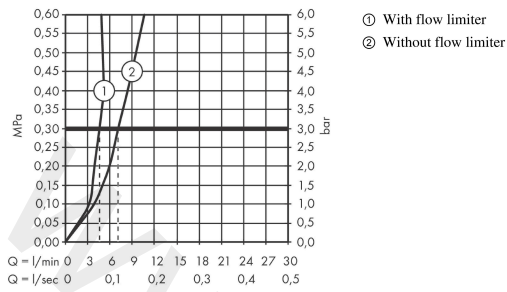

Talis S
Single lever basin mixer 100 CoolStart without waste set
Finish: **Chrome** Article Number: **72023000**

Flowchart