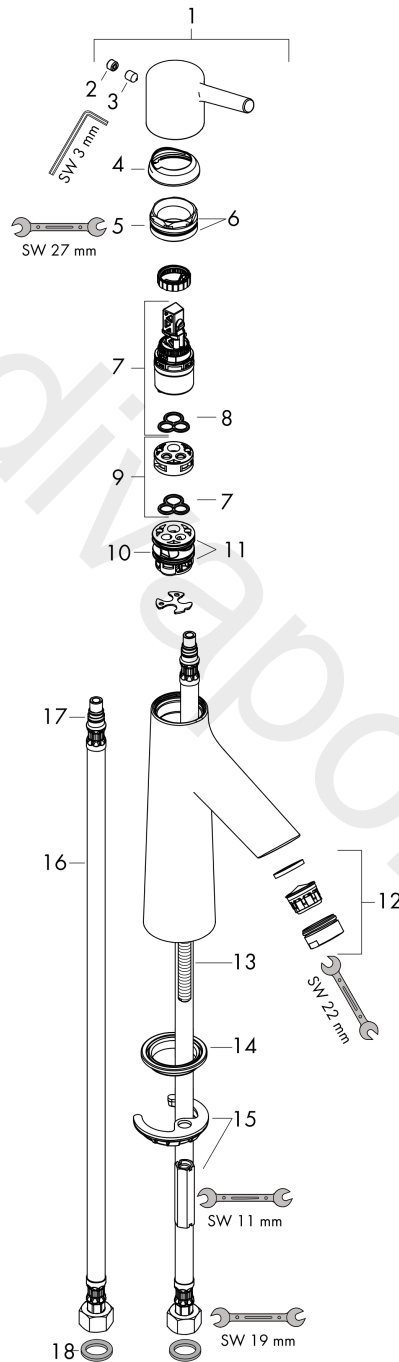

Talis S
Single lever basin mixer 100 CoolStart without waste set
 Surfaces: Article Number: **72023000**

Exploded Drawing

Year of production: **10/15 - 03/17**

Talis S
Single lever basin mixer 100 CoolStart without waste set
 Surfaces: Article Number: **72023000**

Spare part list

Year of production: **10/15 - 03/17**

Pos.	Description	Article Number	Price	PU
1	-	92633000	£ 51,00	1
2	screw cover	95704000	£ 3,30	1
3	hollow set screw M6x10 DIN 916	96029000	£ 3,30	1
4	flange	92625000	£ 35,00	1
5	nut	92627000	£ 20,50	1
6	O-ring 27x1,5	92527000	£ 13,30	1
7	cartridge, assy	97685000	£ 64,00	1
8	seal	98865000	£ 35,00	1
9	adapter for cartridge	92628000	£ 20,50	1
10	adapter for cartridge	95975000	£ 9,00	1
11	O-ring 23x2	98398000	£ 3,30	1
12	aerator M24x1 (5 l/min)	13185000	£ 22,30	1
13	screw M8 x 68	97736000	£ 6,10	1
14	seal Ø 42	98722000	£ 6,10	1
15	fixing set	96016000	£ 35,00	1
16	connection hose 600 mm M8x0,75 G3/8	96556000	£ 25,00	1
17	O-ring 7x1,5	98422000	£ 3,30	1
18	sealing set	95581000	£ 6,10	1