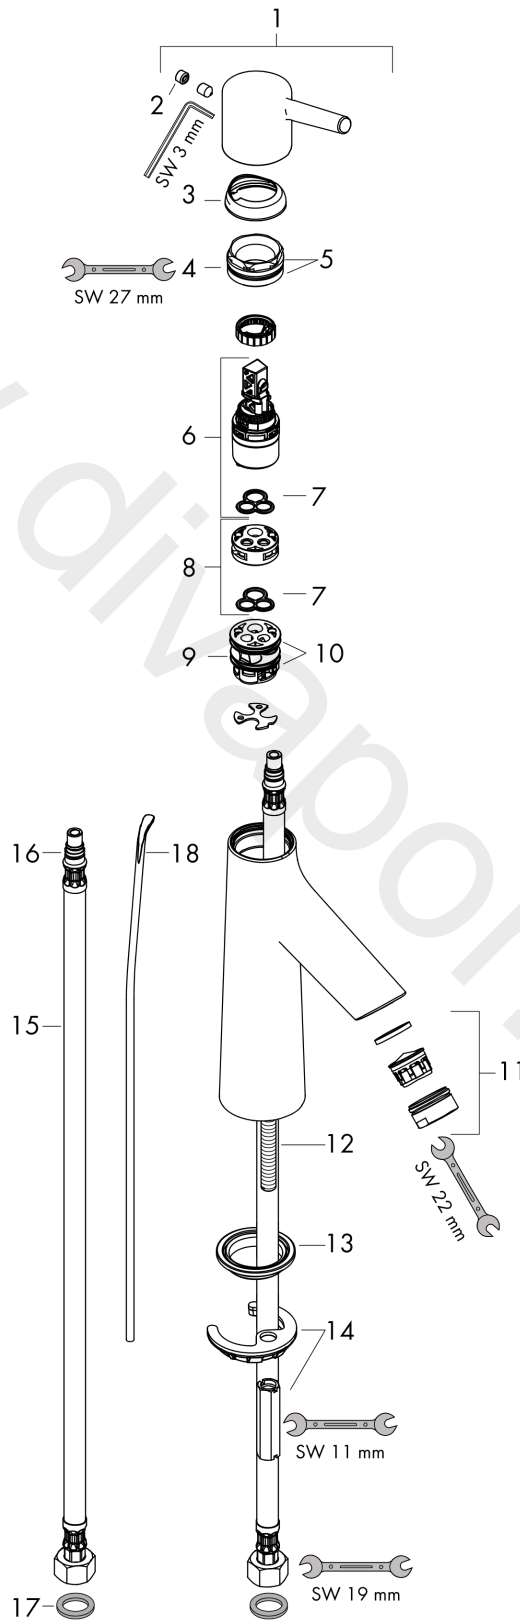

Talis S
Single lever basin mixer 100 CoolStart with pop-up waste set
 Surfaces: Article Number: **72022000**

Exploded Drawing

Year of production: **10/15 - 03/17**

Talis S
Single lever basin mixer 100 CoolStart with pop-up waste set
 Surfaces: Article Number: **72022000**

Spare part list

Year of production: **10/15 - 03/17**

Pos.	Description	Article Number	Price	PU
1	-	92633000	£ 51,00	1
2	screw cover	95704000	£ 3,30	1
3	flange	92625000	£ 35,00	1
4	nut	92627000	£ 20,50	1
5	O-ring 27x1,5	92527000	£ 13,30	1
6	cartridge, assy	97685000	£ 64,00	1
7	seal	98865000	£ 35,00	1
8	adapter for cartridge	92628000	£ 20,50	1
9	adapter for cartridge	95975000	£ 9,00	1
10	O-ring 23x2	98398000	£ 3,30	1
11	aerator M24x1 (5 l/min)	13185000	£ 22,30	1
12	screw M8 x 68	97736000	£ 6,10	1
13	seal Ø 42	98722000	£ 6,10	1
14	fixing set	96016000	£ 35,00	1
15	connection hose 600 mm M8x0,75 G3/8	96556000	£ 25,00	1
16	O-ring 7x1,5	98422000	£ 3,30	1
17	sealing set	95581000	£ 6,10	1
18	pull rod	96657000	£ 13,30	1
a	pop up waste	94139000	£ 96,00	1