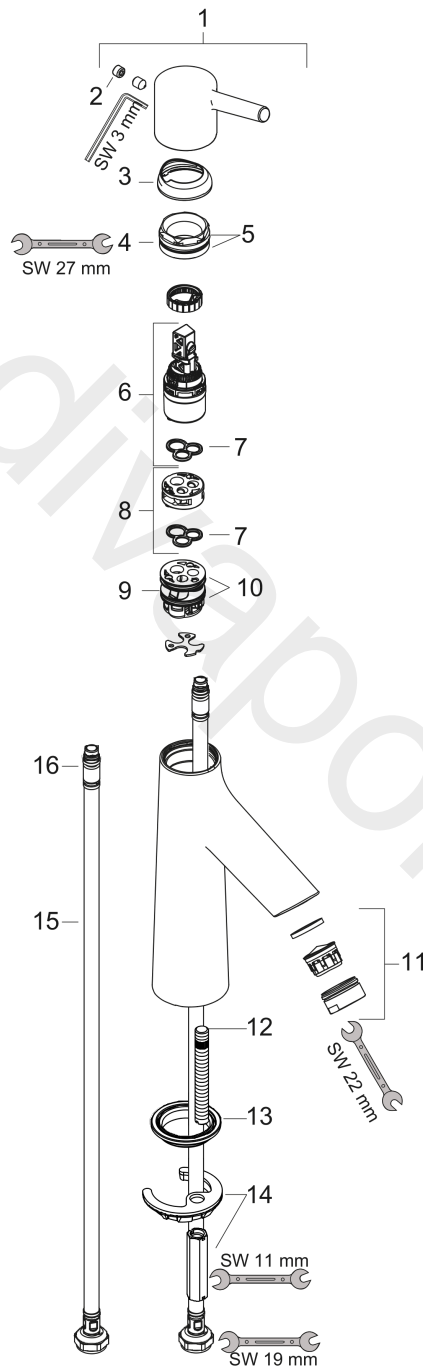

Talis S
Single lever basin mixer 100 without waste set
 Finish: **Chrome** Article Number: **72021000**

Description

product features

- ComfortZone 100
- projection: 93 mm
- spout height: 98 mm
- handle variant: pin handle
- spray type: normal spray
- maximum flow rate at 3 bar: 5 l/min
- ceramic cartridge
- temperature limitation adjustable
- suitable for continuous flow water heaters
- connection type: G 3/8 connections
- connection dimension: DN15
- EU taxonomy: max. 6 l/min - Substantial Contribution (SC) possible
- WRAS 2110027
- WRAS 2110027 - Approval letter

Article Details

Price excl. VAT 185,83 £

Technology

Certificates / Sustainability

Product image

Scale drawing

Talis S
Single lever basin mixer 100 without waste set
 Finish: **Chrome** Article Number: **72021000**

Flowchart

Talis S
Single lever basin mixer 100 without waste set
 Finish: **Chrome** Article Number: **72021000**

Exploded Drawing

Year of production: >04/17

Talis S
Single lever basin mixer 100 without waste set
 Finish: **Chrome** Article Number: **72021000**

Spare part list

Year of production: >04/17

Pos.	Description	Article Number	Price	PU
1	handle	92626000	£ 35,00	1
2	screw cover	95704000	£ 3,30	1
3	flange	92625000	£ 35,00	1
4	nut	92627000	£ 20,50	1
5	O-ring 27x1,5	92527000	£ 13,30	1
6	cartridge, assy	97685000	£ 64,00	1
7	seal	98865000	£ 35,00	1
8	adapter for cartridge	92628000	£ 20,50	1
9	adapter for cartridge	98866000	£ 35,00	1
10	O-ring 23x2	98398000	£ 3,30	1
11	aerator M24x1 (5 l/min)	13185000	£ 22,30	1
12	screw M8 x 68	97736000	£ 6,10	1
13	seal	97608000	£ 6,10	1
14	fixing set	96016000	£ 35,00	1
15	connection hose 600 mm M8x0,75 G3/8	96556000	£ 25,00	1
16	O-ring 6,6x1,6	93019000	£ 3,30	1