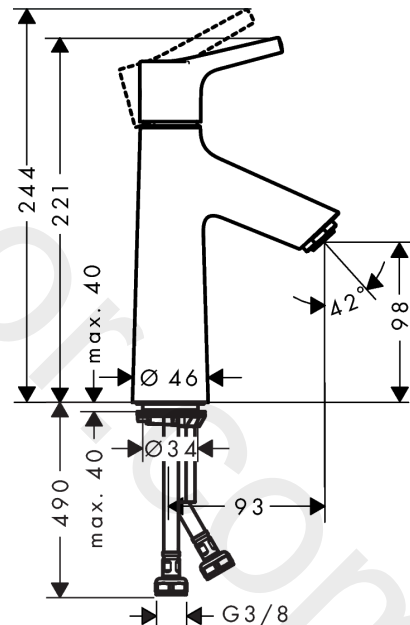

Talis S
Single lever basin mixer 100 without waste set
 Finish: **Chrome** Article Number: **72021000**

Description

product features

- ComfortZone 100
- projection: 93 mm
- spout height: 98 mm
- handle variant: pin handle
- spray type: normal spray
- maximum flow rate at 3 bar: 5 l/min
- ceramic cartridge
- temperature limitation adjustable
- suitable for continuous flow water heaters
- connection type: G 3/8 connections
- connection dimension: DN15
- EU taxonomy: max. 6 l/min - Substantial Contribution (SC) possible
- WRAS 2110027
- WRAS 2110027 - Approval letter

Article Details

Price excl. VAT 185,83 £

Technology

Certificates / Sustainability

Product image

Scale drawing

Talis S
Single lever basin mixer 100 without waste set
 Finish: **Chrome** Article Number: **72021000**

Flowchart

Talis S
Single lever basin mixer 100 without waste set
 Finish: **Chrome** Article Number: **72021000**

Exploded Drawing

Year of production: >04/17

Talis S
Single lever basin mixer 100 without waste set
 Finish: **Chrome** Article Number: **72021000**

Spare part list

Year of production: >04/17

Pos.	Description	Article Number	Price	PU
1	handle	92626000	£ 35,00	1
2	screw cover	95704000	£ 3,30	1
3	flange	92625000	£ 35,00	1
4	nut	92627000	£ 20,50	1
5	O-ring 27x1,5	92527000	£ 13,30	1
6	cartridge, assy	97685000	£ 64,00	1
7	seal	98865000	£ 35,00	1
8	adapter for cartridge	92628000	£ 20,50	1
9	adapter for cartridge	98866000	£ 35,00	1
10	O-ring 23x2	98398000	£ 3,30	1
11	aerator M24x1 (5 l/min)	13185000	£ 22,30	1
12	screw M8 x 68	97736000	£ 6,10	1
13	seal	97608000	£ 6,10	1
14	fixing set	96016000	£ 35,00	1
15	connection hose 600 mm M8x0,75 G3/8	96556000	£ 25,00	1
16	O-ring 6,6x1,6	93019000	£ 3,30	1