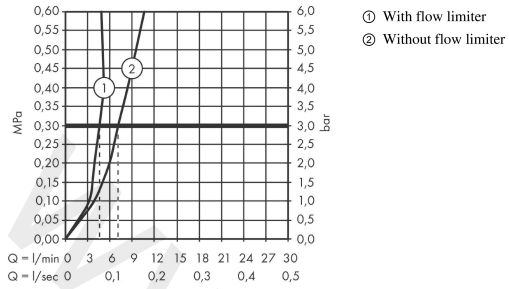

Talis S
Single lever basin mixer 100 without waste set
Finish: **Chrome** Article Number: **72021000**

Flowchart