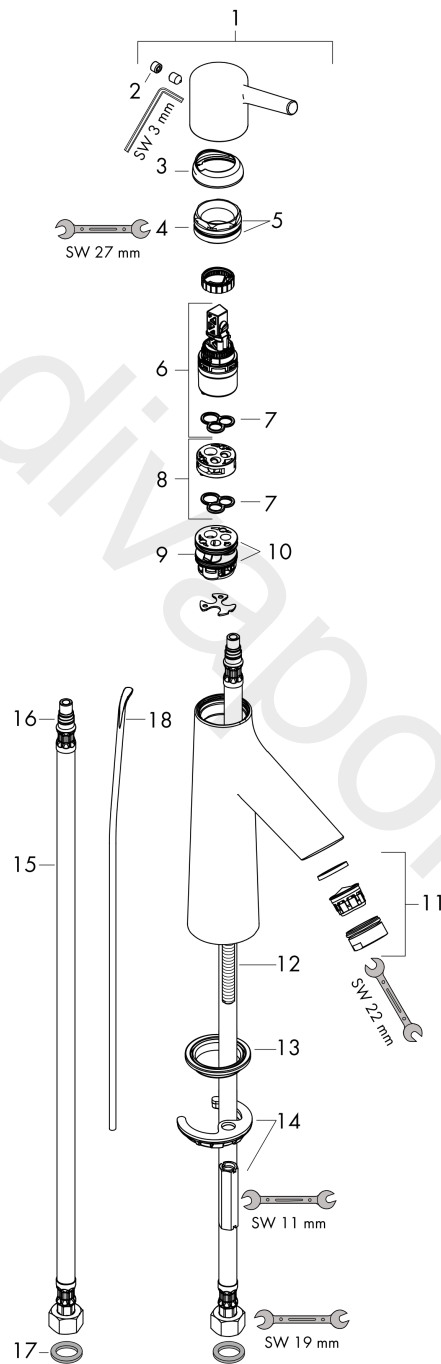

**Talis S**  
**Single lever basin mixer 100 with pop-up waste set**  
 Surfaces: Article Number: **72020000**

**Exploded Drawing**

Year of production: **10/15 - 03/17**

### Single lever basin mixer 100 with pop-up waste set

Surfaces: Article Number: **72020000**

#### Spare part list

Year of production: **10/15 - 03/17**

Pos.	Description	Article Number	Price	PU
1	handle	92626000	£ 35,00	1
2	screw cover	95704000	£ 3,30	1
3	flange	92625000	£ 35,00	1
4	nut	92627000	£ 20,50	1
5	O-ring 27x1,5	92527000	£ 13,30	1
6	cartridge, assy	97685000	£ 64,00	1
7	seal	98865000	£ 35,00	1
8	adapter for cartridge	92628000	£ 20,50	1
9	adapter for cartridge	98866000	£ 35,00	1
10	O-ring 23x2	98398000	£ 3,30	1
11	aerator M24x1 (5 l/min)	13185000	£ 22,30	1
12	screw M8 x 68	97736000	£ 6,10	1
13	seal	97608000	£ 6,10	1
14	fixing set	96016000	£ 35,00	1
15	connection hose 600 mm M8x0,75 G3/8	96556000	£ 25,00	1
16	O-ring 7x1,5	98422000	£ 3,30	1
17	sealing set	95581000	£ 6,10	1
18	pull rod	96657000	£ 13,30	1
a	pop up waste	94139000	£ 96,00	1