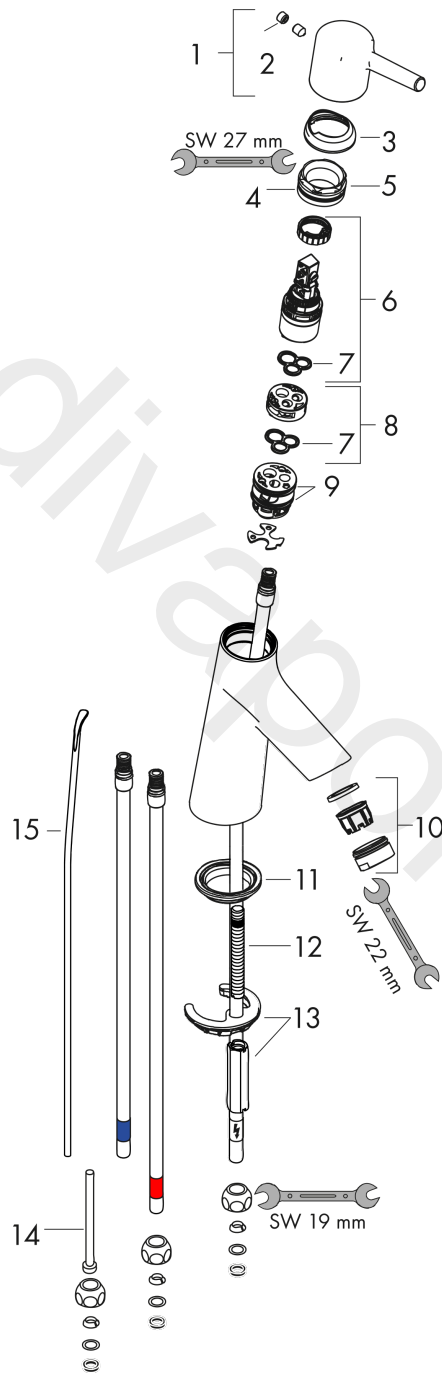

**Talis S**

**Single lever basin mixer 80 for LowPressure/vented hot water cylinder with pop-up waste set**

Surfaces: Article Number: **72016000**

**Exploded Drawing**

Year of production: **10/18 - 12/20**

**Talis S**

**Single lever basin mixer 80 for LowPressure/vented hot water cylinder with pop-up waste set**

Surfaces: Article Number: **72016000**

**Spare part list**

Year of production: **10/18 - 12/20**

Pos.	Description	Article Number	Price	PU
1	handle	92626000	£ 35,00	1
2	screw cover	95704000	£ 3,30	1
3	flange	92625000	£ 35,00	1
4	nut	92627000	£ 20,50	1
5	O-ring 27x1,5	92527000	£ 13,30	1
6	cartridge, assy	97685000	£ 64,00	1
7	seal	98865000	£ 35,00	1
8	adapter for cartridge	92628000	£ 20,50	1
9	O-ring 23x2	98398000	£ 3,30	1
10	spray former	94033000	£ 9,00	1
11	seal	97608000	£ 6,10	1
12	screw M8 x 68	97736000	£ 6,10	1
13	fixing set	96016000	£ 35,00	1
14	flow limiter	97554000	£ 16,10	1
15	pull rod	96657000	£ 13,30	1
a	pop up waste	94139000	£ 96,00	1