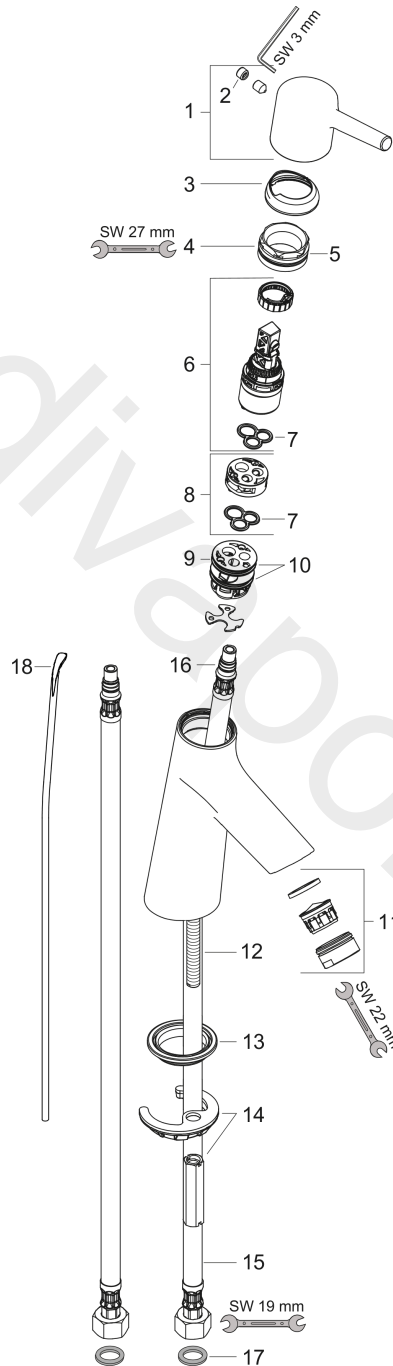

Talis S
Single lever basin mixer 80 LowFlow with pop-up waste set
 Surfaces: Article Number: **72015000**

Exploded Drawing

Year of production: **10/15 - 03/17**

Talis S
Single lever basin mixer 80 LowFlow with pop-up waste set
 Surfaces: Article Number: **72015000**

Spare part list

Year of production: **10/15 - 03/17**

Pos.	Description	Article Number	Price	PU
1	handle	92626000	£ 35,00	1
2	screw cover	95704000	£ 3,30	1
3	flange	92625000	£ 35,00	1
4	nut	92627000	£ 20,50	1
5	O-ring 27x1,5	92527000	£ 13,30	1
6	cartridge, assy	95973001	£ 79,00	1
7	seal	98865000	£ 35,00	1
8	adapter for cartridge	92628000	£ 20,50	1
9	adapter for cartridge	98866000	£ 35,00	1
10	O-ring 23x2	98398000	£ 3,30	1
11	aerator M24x1	98453000	£ 20,50	1
12	screw M8 x 68	97736000	£ 6,10	1
13	seal	97608000	£ 6,10	1
14	fixing set	96016000	£ 35,00	1
15	connection hose 450 mm M8x0,75 G3/8	97206000	£ 35,00	1
16	O-ring 7x1,5	98422000	£ 3,30	1
17	sealing set	95581000	£ 6,10	1
18	pull rod	96657000	£ 13,30	1
a	pop up waste	94139000	£ 96,00	1