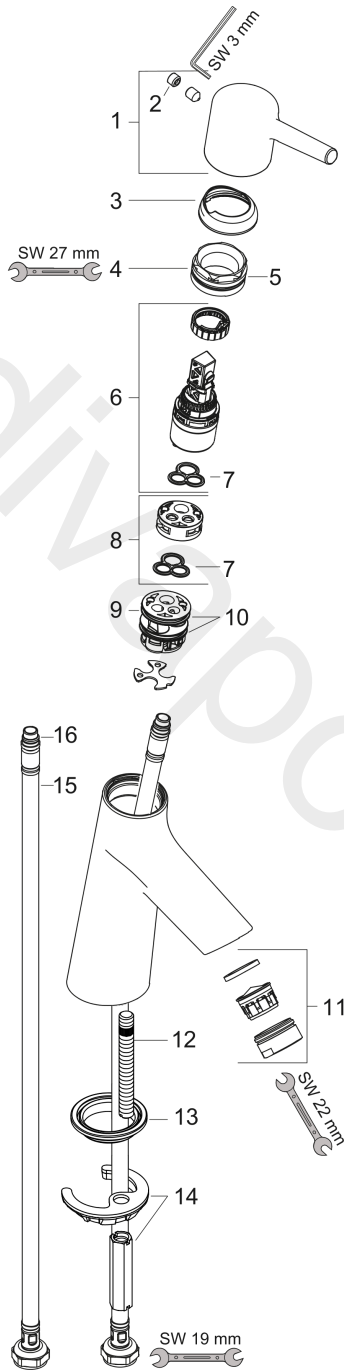

Talis S
Single lever basin mixer 80 CoolStart without waste set
 Finish: **Chrome** Article Number: **72014000**

Description

product features

- ComfortZone 80
- projection: 97 mm
- spout height: 68 mm
- handle variant: pin handle
- spray type: normal spray
- maximum flow rate at 3 bar: 5 l/min
- ceramic cartridge
- temperature limitation adjustable
- suitable for continuous flow water heaters
- connection type: G 3/8 connections
- connection dimension: DN15
- cold water in basic handle position
- EU taxonomy: max. 6 l/min - Substantial Contribution (SC) possible
- WRAS 2110027
- WRAS 2110027 - Approval letter

Article Details

Price excl. VAT 155,83 £

Technology

Certificates / Sustainability

Product image

Scale drawing

Talis S
Single lever basin mixer 80 CoolStart without waste set
 Finish: **Chrome** Article Number: **72014000**

Flowchart

www.divapor.com

Talis S
Single lever basin mixer 80 CoolStart without waste set
 Finish: **Chrome** Article Number: **72014000**

Exploded Drawing

Year of production: >04/17

Talis S
Single lever basin mixer 80 CoolStart without waste set
 Finish: **Chrome** Article Number: **72014000**

Spare part list

Year of production: >04/17

Pos.	Description	Article Number	Price	PU
1	-	92633000	£ 51,00	1
2	screw cover	95704000	£ 3,30	1
3	flange	92625000	£ 35,00	1
4	nut	92627000	£ 20,50	1
5	O-ring 27x1,5	92527000	£ 13,30	1
6	cartridge, assy	97685000	£ 64,00	1
7	seal	98865000	£ 35,00	1
8	adapter for cartridge	92628000	£ 20,50	1
9	adapter for cartridge	95975000	£ 9,00	1
10	O-ring 23x2	98398000	£ 3,30	1
11	aerator M24x1 (5 l/min)	13185000	£ 22,30	1
12	screw M8 x 68	97736000	£ 6,10	1
13	seal Ø 42	98722000	£ 6,10	1
14	fixing set	96016000	£ 35,00	1
15	connection hose 450 mm M8x0,75 G3/8	97206000	£ 35,00	1
16	O-ring 6,6x1,6	93019000	£ 3,30	1