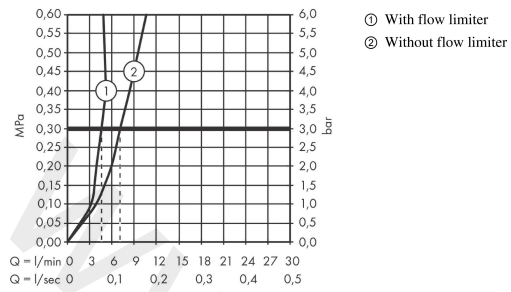

Talis S
Single lever basin mixer 80 CoolStart without waste set
Finish: **Chrome** Article Number: **72014000**

Flowchart

www.divapor.com