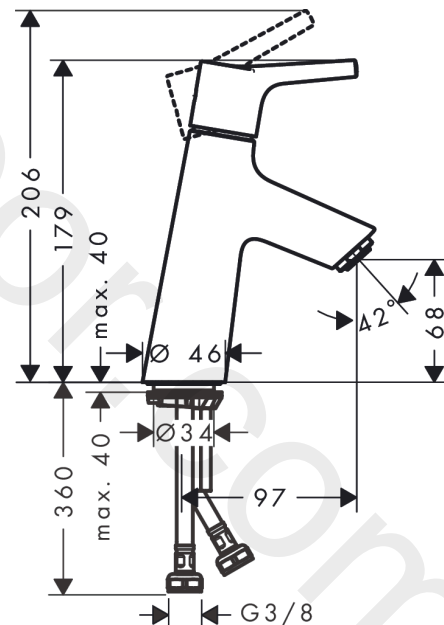

Talis S
Single lever basin mixer 80 CoolStart without waste set
 Finish: **Chrome** Article Number: **72014000**

Description

product features

- ComfortZone 80
- projection: 97 mm
- spout height: 68 mm
- handle variant: pin handle
- spray type: normal spray
- maximum flow rate at 3 bar: 5 l/min
- ceramic cartridge
- temperature limitation adjustable
- suitable for continuous flow water heaters
- connection type: G 3/8 connections
- connection dimension: DN15
- cold water in basic handle position
- EU taxonomy: max. 6 l/min - Substantial Contribution (SC) possible
- WRAS 2110027
- WRAS 2110027 - Approval letter

Article Details

Price excl. VAT 155,83 £

Technology

Certificates / Sustainability

Product image

Scale drawing

Talis S
Single lever basin mixer 80 CoolStart without waste set
 Finish: **Chrome** Article Number: **72014000**

Flowchart

www.divapor.com

Talis S
Single lever basin mixer 80 CoolStart without waste set
 Finish: **Chrome** Article Number: **72014000**

Exploded Drawing

Year of production: >04/17

Talis S
Single lever basin mixer 80 CoolStart without waste set
 Finish: **Chrome** Article Number: **72014000**

Spare part list

Year of production: >04/17

Pos.	Description	Article Number	Price	PU
1	-	92633000	£ 51,00	1
2	screw cover	95704000	£ 3,30	1
3	flange	92625000	£ 35,00	1
4	nut	92627000	£ 20,50	1
5	O-ring 27x1,5	92527000	£ 13,30	1
6	cartridge, assy	97685000	£ 64,00	1
7	seal	98865000	£ 35,00	1
8	adapter for cartridge	92628000	£ 20,50	1
9	adapter for cartridge	95975000	£ 9,00	1
10	O-ring 23x2	98398000	£ 3,30	1
11	aerator M24x1 (5 l/min)	13185000	£ 22,30	1
12	screw M8 x 68	97736000	£ 6,10	1
13	seal Ø 42	98722000	£ 6,10	1
14	fixing set	96016000	£ 35,00	1
15	connection hose 450 mm M8x0,75 G3/8	97206000	£ 35,00	1
16	O-ring 6,6x1,6	93019000	£ 3,30	1