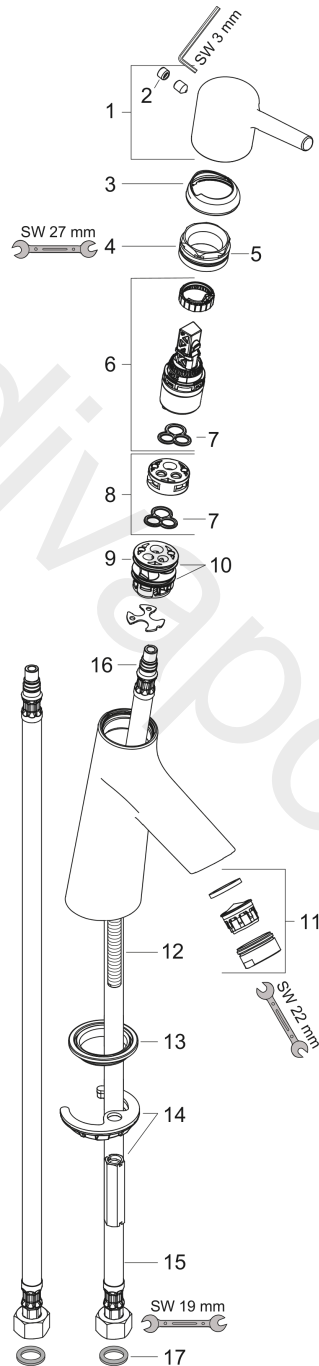

Talis S
Single lever basin mixer 80 CoolStart without waste set
 Surfaces: Article Number: **72014000**

Exploded Drawing

Year of production: **10/15 - 03/17**

Talis S
Single lever basin mixer 80 CoolStart without waste set
 Surfaces: Article Number: **72014000**

Spare part list

Year of production: **10/15 - 03/17**

Pos.	Description	Article Number	Price	PU
1	-	92633000	£ 51,00	1
2	screw cover	95704000	£ 3,30	1
3	hollow set screw M6x10 DIN 916	96029000	£ 3,30	1
4	flange	92625000	£ 35,00	1
5	nut	92627000	£ 20,50	1
6	O-ring 27x1,5	92527000	£ 13,30	1
7	cartridge, assy	97685000	£ 64,00	1
8	seal	98865000	£ 35,00	1
9	adapter for cartridge	92628000	£ 20,50	1
10	adapter for cartridge	95975000	£ 9,00	1
11	O-ring 23x2	98398000	£ 3,30	1
12	aerator M24x1 (5 l/min)	13185000	£ 22,30	1
13	screw M8 x 68	97736000	£ 6,10	1
14	seal Ø 42	98722000	£ 6,10	1
15	fixing set	96016000	£ 35,00	1
16	connection hose 450 mm M8x0,75 G3/8	97206000	£ 35,00	1
17	sealing set	95581000	£ 6,10	1
18	O-ring 7x1,5	98422000	£ 3,30	1