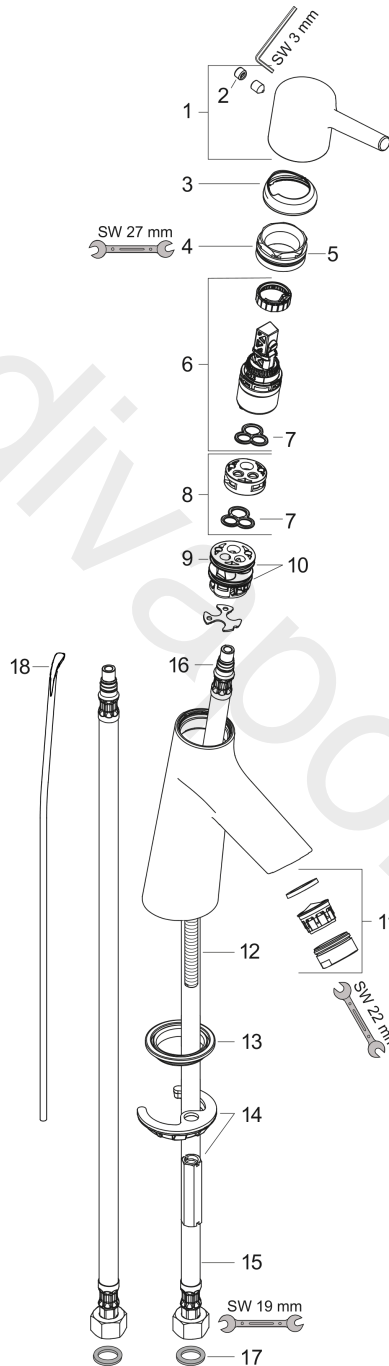

Talis S
Single lever basin mixer 80 CoolStart with pop-up waste set
 Surfaces: Article Number: **72013000**

Exploded Drawing

Year of production: **10/15 - 03/17**

Talis S
Single lever basin mixer 80 CoolStart with pop-up waste set
 Surfaces: Article Number: **72013000**

Spare part list

Year of production: **10/15 - 03/17**

Pos.	Description	Article Number	Price	PU
1	-	92633000	£ 51,00	1
2	screw cover	95704000	£ 3,30	1
3	flange	92625000	£ 35,00	1
4	nut	92627000	£ 20,50	1
5	O-ring 27x1,5	92527000	£ 13,30	1
6	cartridge, assy	97685000	£ 64,00	1
7	seal	98865000	£ 35,00	1
8	adapter for cartridge	92628000	£ 20,50	1
9	adapter for cartridge	95975000	£ 9,00	1
10	O-ring 23x2	98398000	£ 3,30	1
11	aerator M24x1 (5 l/min)	13185000	£ 22,30	1
12	screw M8 x 68	97736000	£ 6,10	1
13	seal	97608000	£ 6,10	1
14	fixing set	96016000	£ 35,00	1
15	connection hose 450 mm M8x0,75 G3/8	97206000	£ 35,00	1
16	O-ring 7x1,5	98422000	£ 3,30	1
17	sealing set	95581000	£ 6,10	1
18	pull rod	96657000	£ 13,30	1
a	pop up waste	94139000	£ 96,00	1