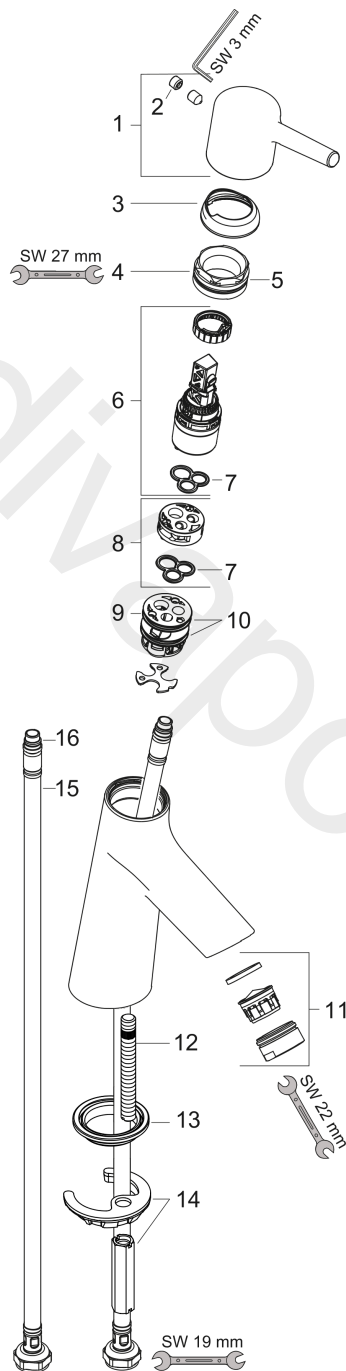

Talis S
Single lever basin mixer 80 without waste set
 Finish: **Chrome** Article Number: **72012000**

Description

product features

- ComfortZone 80
- projection: 97 mm
- spout height: 68 mm
- handle variant: pin handle
- spray type: normal spray
- maximum flow rate at 3 bar: 5 l/min
- ceramic cartridge
- temperature limitation adjustable
- suitable for continuous flow water heaters
- connection type: G 3/8 connections
- connection dimension: DN15
- EU taxonomy: max. 6 l/min - Substantial Contribution (SC) possible
- WRAS 2110027
- WRAS 2110027 - Approval letter

Article Details

Price excl. VAT 155,83 £

Technology

Certificates / Sustainability

Product image

Scale drawing

Talis S
Single lever basin mixer 80 without waste set
 Finish: **Chrome** Article Number: **72012000**

Exploded Drawing

Year of production: >04/17

Talis S
Single lever basin mixer 80 without waste set
 Finish: **Chrome** Article Number: **72012000**

Spare part list

Year of production: >04/17

Pos.	Description	Article Number	Price	PU
1	handle	92626000	£ 35,00	1
2	screw cover	95704000	£ 3,30	1
3	flange	92625000	£ 35,00	1
4	nut	92627000	£ 20,50	1
5	O-ring 27x1,5	92527000	£ 13,30	1
6	cartridge, assy	97685000	£ 64,00	1
7	seal	98865000	£ 35,00	1
8	adapter for cartridge	92628000	£ 20,50	1
9	adapter for cartridge	98866000	£ 35,00	1
10	O-ring 23x2	98398000	£ 3,30	1
11	aerator M24x1 (5 l/min)	13185000	£ 22,30	1
12	screw M8 x 68	97736000	£ 6,10	1
13	seal Ø 42	98722000	£ 6,10	1
14	fixing set	96016000	£ 35,00	1
15	connection hose 450 mm M8x0,75 G3/8	97206000	£ 35,00	1
16	O-ring 6,6x1,6	93019000	£ 3,30	1