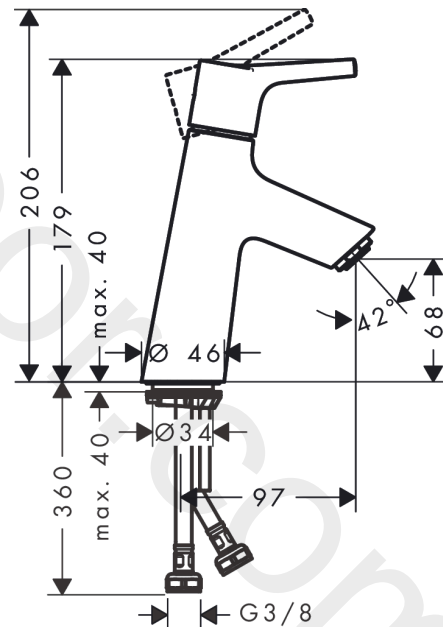

Talis S
Single lever basin mixer 80 without waste set
 Finish: **Chrome** Article Number: **72012000**

Description

product features

- ComfortZone 80
- projection: 97 mm
- spout height: 68 mm
- handle variant: pin handle
- spray type: normal spray
- maximum flow rate at 3 bar: 5 l/min
- ceramic cartridge
- temperature limitation adjustable
- suitable for continuous flow water heaters
- connection type: G 3/8 connections
- connection dimension: DN15
- EU taxonomy: max. 6 l/min - Substantial Contribution (SC) possible
- WRAS 2110027
- WRAS 2110027 - Approval letter

Article Details

Price excl. VAT 155,83 £

Technology

Certificates / Sustainability

Product image

Scale drawing

Talis S
Single lever basin mixer 80 without waste set
 Finish: **Chrome** Article Number: **72012000**

Exploded Drawing

Year of production: >04/17

Talis S
Single lever basin mixer 80 without waste set
 Finish: **Chrome** Article Number: **72012000**

Spare part list

Year of production: >04/17

Pos.	Description	Article Number	Price	PU
1	handle	92626000	£ 35,00	1
2	screw cover	95704000	£ 3,30	1
3	flange	92625000	£ 35,00	1
4	nut	92627000	£ 20,50	1
5	O-ring 27x1,5	92527000	£ 13,30	1
6	cartridge, assy	97685000	£ 64,00	1
7	seal	98865000	£ 35,00	1
8	adapter for cartridge	92628000	£ 20,50	1
9	adapter for cartridge	98866000	£ 35,00	1
10	O-ring 23x2	98398000	£ 3,30	1
11	aerator M24x1 (5 l/min)	13185000	£ 22,30	1
12	screw M8 x 68	97736000	£ 6,10	1
13	seal Ø 42	98722000	£ 6,10	1
14	fixing set	96016000	£ 35,00	1
15	connection hose 450 mm M8x0,75 G3/8	97206000	£ 35,00	1
16	O-ring 6,6x1,6	93019000	£ 3,30	1