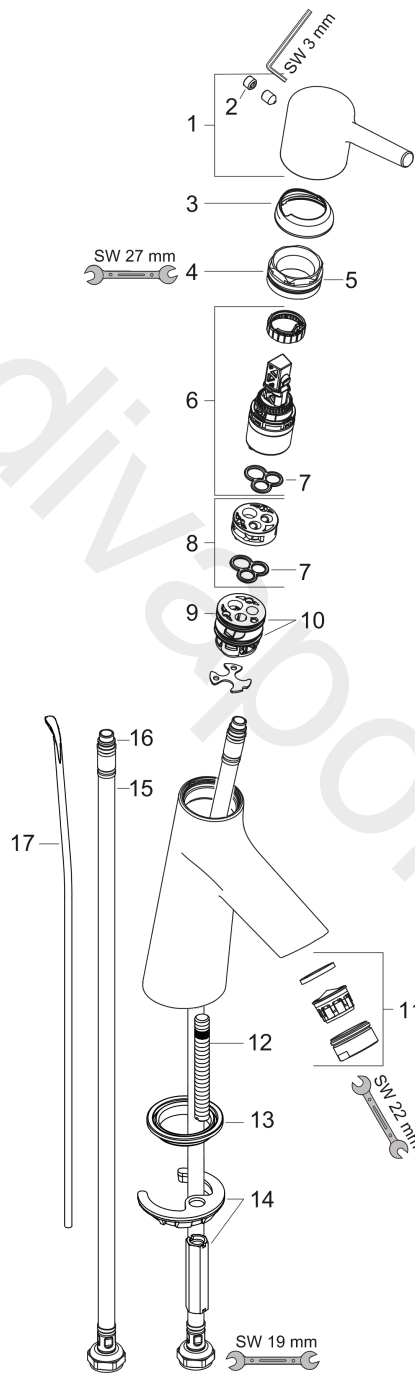

Talis S
Single lever basin mixer 80 with pop-up waste set
 Finish: **Chrome** Article Number: **72010000**

Description

product features

- consists of: single lever basin mixer, waste set
- ComfortZone 80
- projection: 97 mm
- spout height: 68 mm
- handle variant: pin handle
- spray type: normal spray
- maximum flow rate at 3 bar: 5 l/min
- ceramic cartridge
- temperature limitation adjustable
- suitable for continuous flow water heaters
- pop-up waste set G 1¼
- material waste set: metal
- connection type: G ¾ connections
- connection dimension: DN15
- EU taxonomy: max. 6 l/min - Substantial Contribution (SC) possible
- WRAS 2110027
- WRAS 2110027 - Approval letter

Article Details

Price excl. VAT 162,50 £

Technology

Certificates / Sustainability

Product image

Scale drawing

Talis S
Single lever basin mixer 80 with pop-up waste set
 Finish: **Chrome** Article Number: **72010000**

Exploded Drawing

Year of production: >05/17

Talis S
Single lever basin mixer 80 with pop-up waste set
 Finish: **Chrome** Article Number: **72010000**

Spare part list

Year of production: >05/17

Pos.	Description	Article Number	Price	PU
1	handle	92626000	£ 35,00	1
2	screw cover	95704000	£ 3,30	1
3	flange	92625000	£ 35,00	1
4	nut	92627000	£ 20,50	1
5	O-ring 27x1,5	92527000	£ 13,30	1
6	cartridge, assy	97685000	£ 64,00	1
7	seal	98865000	£ 35,00	1
8	adapter for cartridge	92628000	£ 20,50	1
9	adapter for cartridge	98866000	£ 35,00	1
10	O-ring 23x2	98398000	£ 3,30	1
11	aerator M24x1 (5 l/min)	13185000	£ 22,30	1
12	screw M8 x 68	97736000	£ 6,10	1
13	seal	97608000	£ 6,10	1
14	fixing set	96016000	£ 35,00	1
15	connection hose 450 mm M8x0,75 G3/8	97206000	£ 35,00	1
16	O-ring 7x1,5	98422000	£ 3,30	1
17	pull rod	96657000	£ 13,30	1
a	pop up waste	94139000	£ 96,00	1
b	sealing set	95581000	£ 6,10	1