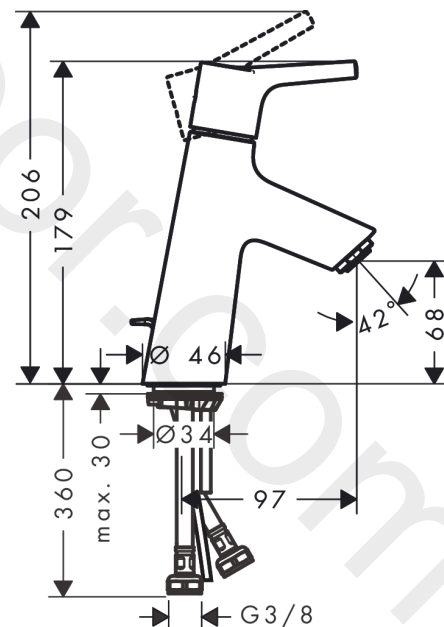

Talis S
Single lever basin mixer 80 with pop-up waste set
 Finish: **Chrome** Article Number: **72010000**

Description

product features

- consists of: single lever basin mixer, waste set
- ComfortZone 80
- projection: 97 mm
- spout height: 68 mm
- handle variant: pin handle
- spray type: normal spray
- maximum flow rate at 3 bar: 5 l/min
- ceramic cartridge
- temperature limitation adjustable
- suitable for continuous flow water heaters
- pop-up waste set G 1¼
- material waste set: metal
- connection type: G ¾ connections
- connection dimension: DN15
- EU taxonomy: max. 6 l/min - Substantial Contribution (SC) possible
- WRAS 2110027
- WRAS 2110027 - Approval letter

Article Details

Price excl. VAT 162,50 £

Technology

Certificates / Sustainability

Product image

Scale drawing

Talis S
Single lever basin mixer 80 with pop-up waste set
 Finish: **Chrome** Article Number: **72010000**

Exploded Drawing

Year of production: >05/17

Talis S
Single lever basin mixer 80 with pop-up waste set
 Finish: **Chrome** Article Number: **72010000**

Spare part list

Year of production: >05/17

Pos.	Description	Article Number	Price	PU
1	handle	92626000	£ 35,00	1
2	screw cover	95704000	£ 3,30	1
3	flange	92625000	£ 35,00	1
4	nut	92627000	£ 20,50	1
5	O-ring 27x1,5	92527000	£ 13,30	1
6	cartridge, assy	97685000	£ 64,00	1
7	seal	98865000	£ 35,00	1
8	adapter for cartridge	92628000	£ 20,50	1
9	adapter for cartridge	98866000	£ 35,00	1
10	O-ring 23x2	98398000	£ 3,30	1
11	aerator M24x1 (5 l/min)	13185000	£ 22,30	1
12	screw M8 x 68	97736000	£ 6,10	1
13	seal	97608000	£ 6,10	1
14	fixing set	96016000	£ 35,00	1
15	connection hose 450 mm M8x0,75 G3/8	97206000	£ 35,00	1
16	O-ring 7x1,5	98422000	£ 3,30	1
17	pull rod	96657000	£ 13,30	1
a	pop up waste	94139000	£ 96,00	1
b	sealing set	95581000	£ 6,10	1