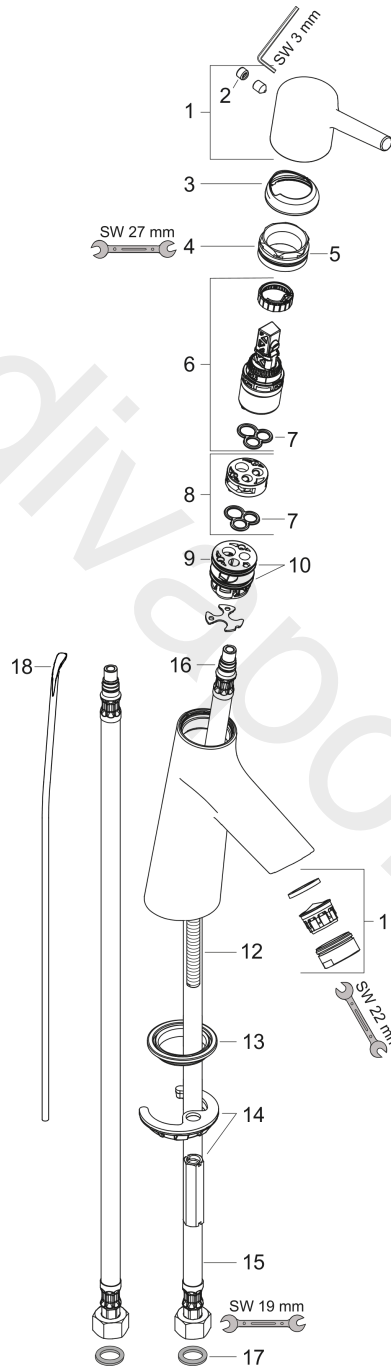

Talis S
Single lever basin mixer 80 with pop-up waste set
 Surfaces: Article Number: **72010000**

Exploded Drawing

Year of production: **10/15 - 04/17**

Talis S
Single lever basin mixer 80 with pop-up waste set
 Surfaces: Article Number: **72010000**

Spare part list

Year of production: **10/15 - 04/17**

Pos.	Description	Article Number	Price	PU
1	handle	92626000	£ 35,00	1
2	screw cover	95704000	£ 3,30	1
3	flange	92625000	£ 35,00	1
4	nut	92627000	£ 20,50	1
5	O-ring 27x1,5	92527000	£ 13,30	1
6	cartridge, assy	97685000	£ 64,00	1
7	seal	98865000	£ 35,00	1
8	adapter for cartridge	92628000	£ 20,50	1
9	adapter for cartridge	98866000	£ 35,00	1
10	O-ring 23x2	98398000	£ 3,30	1
11	aerator M24x1 (5 l/min)	13185000	£ 22,30	1
12	screw M8 x 68	97736000	£ 6,10	1
13	seal	97608000	£ 6,10	1
14	fixing set	96016000	£ 35,00	1
15	connection hose 450 mm M8x0,75 G3/8	97206000	£ 35,00	1
16	O-ring 7x1,5	98422000	£ 3,30	1
17	sealing set	95581000	£ 6,10	1
18	pull rod	96657000	£ 13,30	1
a	pop up waste	94139000	£ 96,00	1