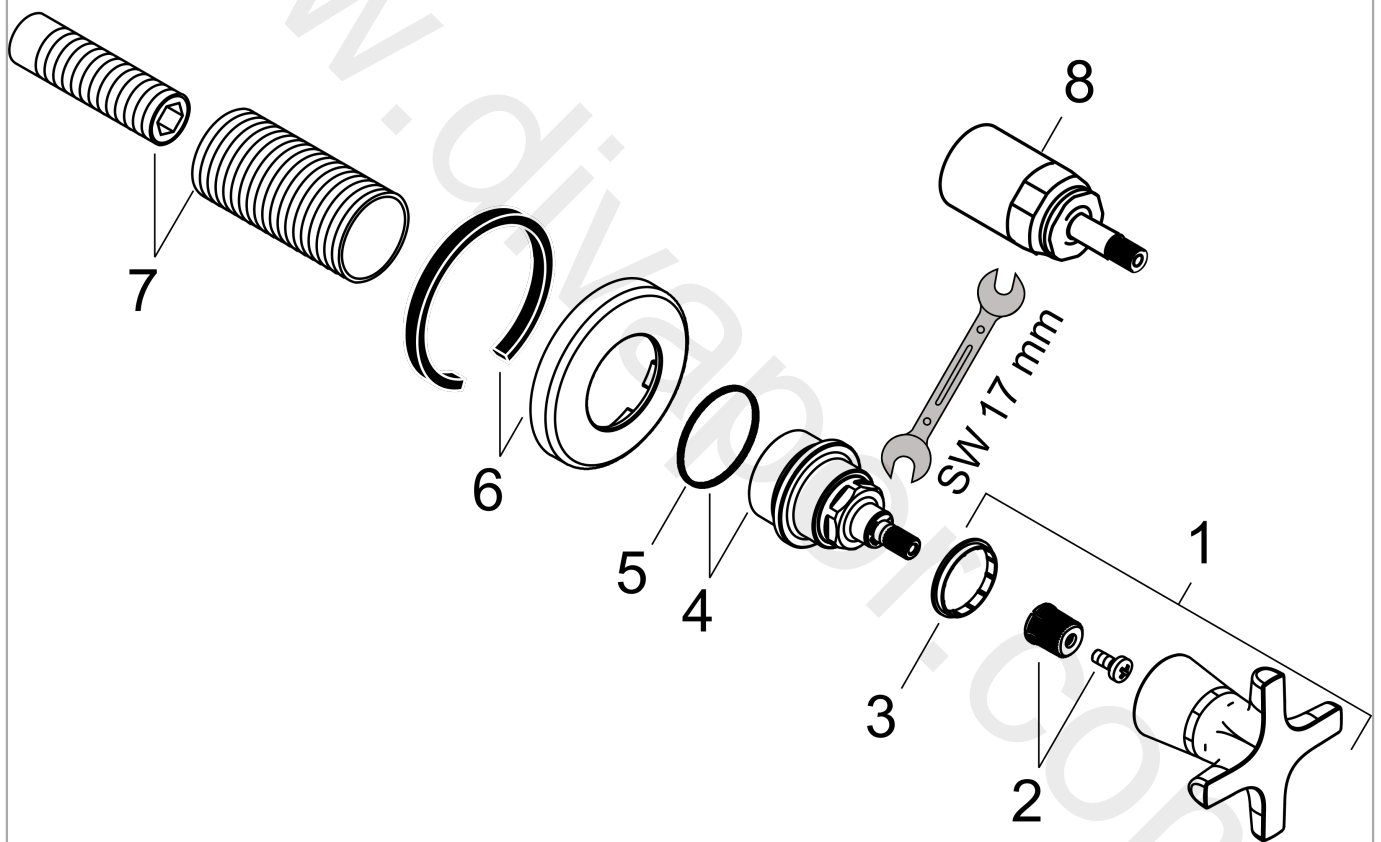

Logis Classic
Shut-off valve for concealed installation
 Surfaces: Article Number: **71976000**

Exploded Drawing

Year of production: **01/15 - 12/20**

Logis Classic
Shut-off valve for concealed installation
 Surfaces: Article Number: **71976000**

Spare part list

Year of production: 01/15 - 12/20

Pos.	Description	Article Number	Price	PU
1	handle	92222000	£ 64,00	1
2	handle fixing set	98932000	£ 16,10	1
3	set of color-rings cold / hot water	92225000	£ 6,10	1
4	nut	97358000	£ 43,00	1
5	O-ring 33x1,5	98164000	£ 3,30	1
6	escutcheon Ø 66 mm	92251000	£ 64,00	1
7	fixing set	96392000	£ 35,00	1
8	extension 25 mm	96370000	£ 84,00	1
9	handle fixing set	94184000	£ 6,10	1
a	concealed items ½"	15973180	£ 130,00	1
b	concealed items ½"	15974180	£ 133,00	1
c	concealed items DN20 (¾")	15970180	£ 138,00	1