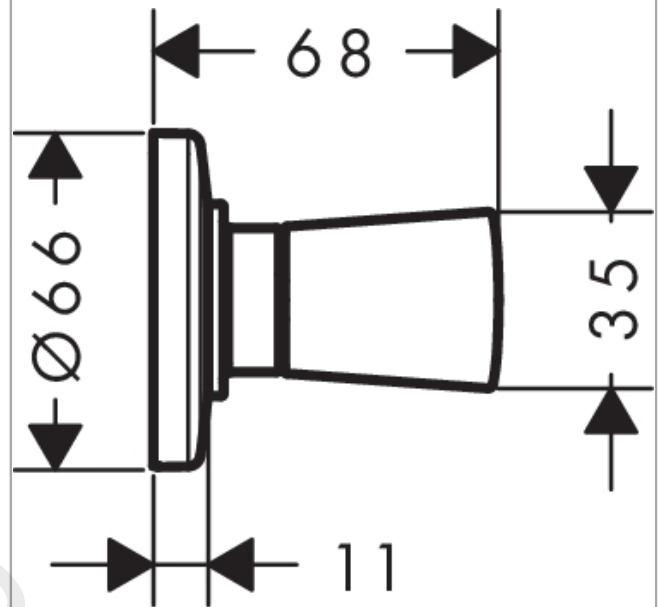

Logis

Shut-off valve for concealed installation

Finish: **Chrome** Article Number: **71970000**

Description

product features

- connection type: DN15/DN20

Article Details

Price excl. VAT

33,33 £

Product image

Scale drawing

Logis

Shut-off valve for concealed installation

Finish: **Chrome** Article Number: **71970000**

Exploded Drawing

Year of production: >04/14

Logis**Shut-off valve for concealed installation**Finish: **Chrome** Article Number: **71970000****Spare part list**

Year of production: >04/14

Pos.	Description	Article Number	Price	PU
1	handle	92221000	£ 51,00	1
2	handle fixing set	94184000	£ 6,10	1
3	set of color-rings cold / hot water	92225000	£ 6,10	1
4	nut	97358000	£ 43,00	1
5	O-ring 33x1,5	98164000	£ 3,30	1
6	escutcheon Ø 66 mm	92251000	£ 64,00	1
7	fixing set	96392000	£ 35,00	1
8	extension 25 mm	96370000	£ 84,00	1
a	concealed items ½"	15973180	£ 130,00	1
b	concealed items ½"	15974180	£ 133,00	1
c	concealed items DN20 (¾")	15970180	£ 138,00	1