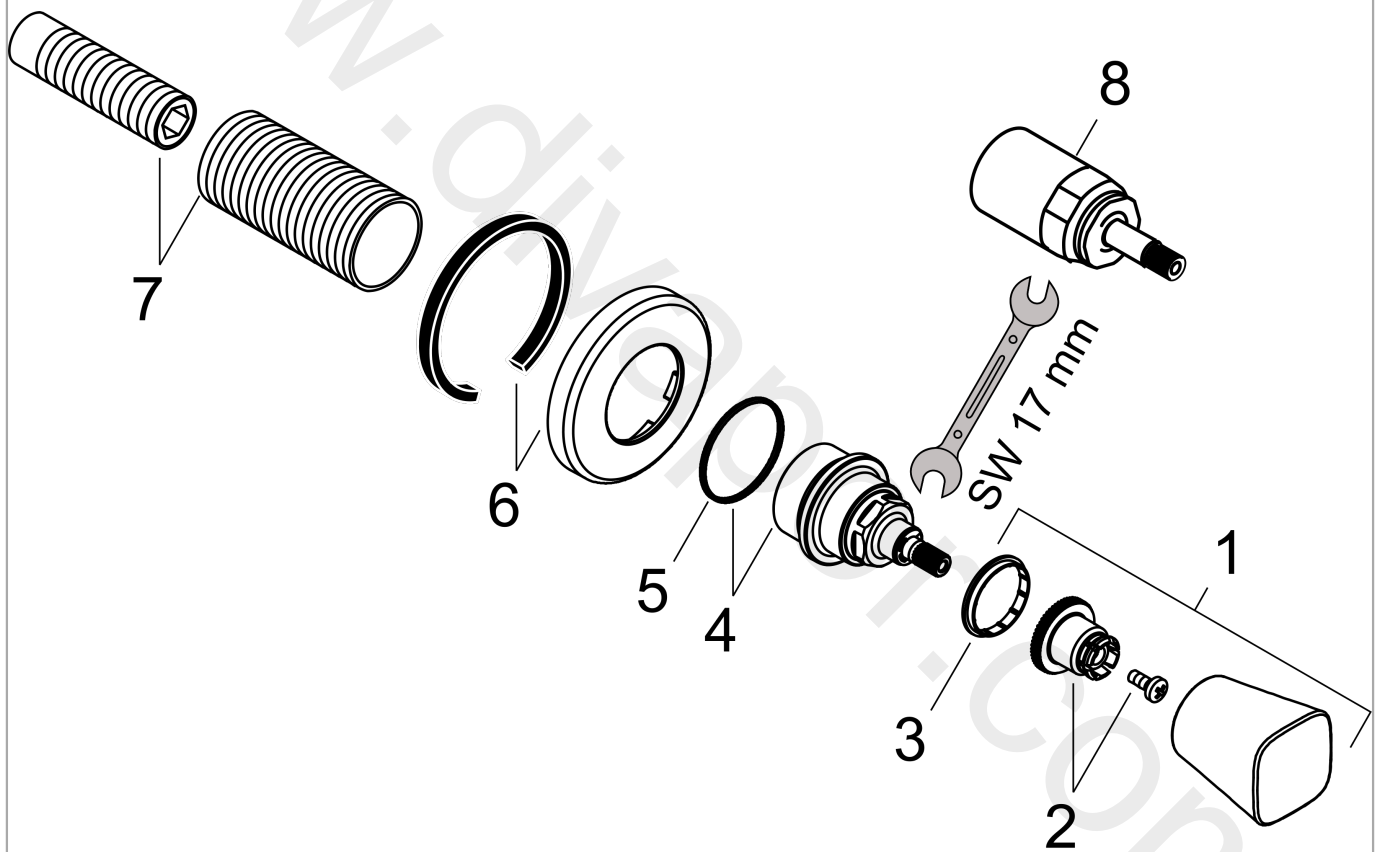

Logis

Shut-off valve for concealed installation

Finish: **Chrome** Article Number: **71970000**

Description

product features

- connection type: DN15/DN20

Article Details

Price excl. VAT

33,33 £

Product image

Scale drawing

Logis

Shut-off valve for concealed installation

Finish: **Chrome** Article Number: **71970000**

Exploded Drawing

Year of production: >04/14

Logis**Shut-off valve for concealed installation**Finish: **Chrome** Article Number: **71970000****Spare part list**

Year of production: >04/14

Pos.	Description	Article Number	Price	PU
1	handle	92221000	£ 51,00	1
2	handle fixing set	94184000	£ 6,10	1
3	set of color-rings cold / hot water	92225000	£ 6,10	1
4	nut	97358000	£ 43,00	1
5	O-ring 33x1,5	98164000	£ 3,30	1
6	escutcheon Ø 66 mm	92251000	£ 64,00	1
7	fixing set	96392000	£ 35,00	1
8	extension 25 mm	96370000	£ 84,00	1
a	concealed items ½"	15973180	£ 130,00	1
b	concealed items ½"	15974180	£ 133,00	1
c	concealed items DN20 (¾")	15970180	£ 138,00	1