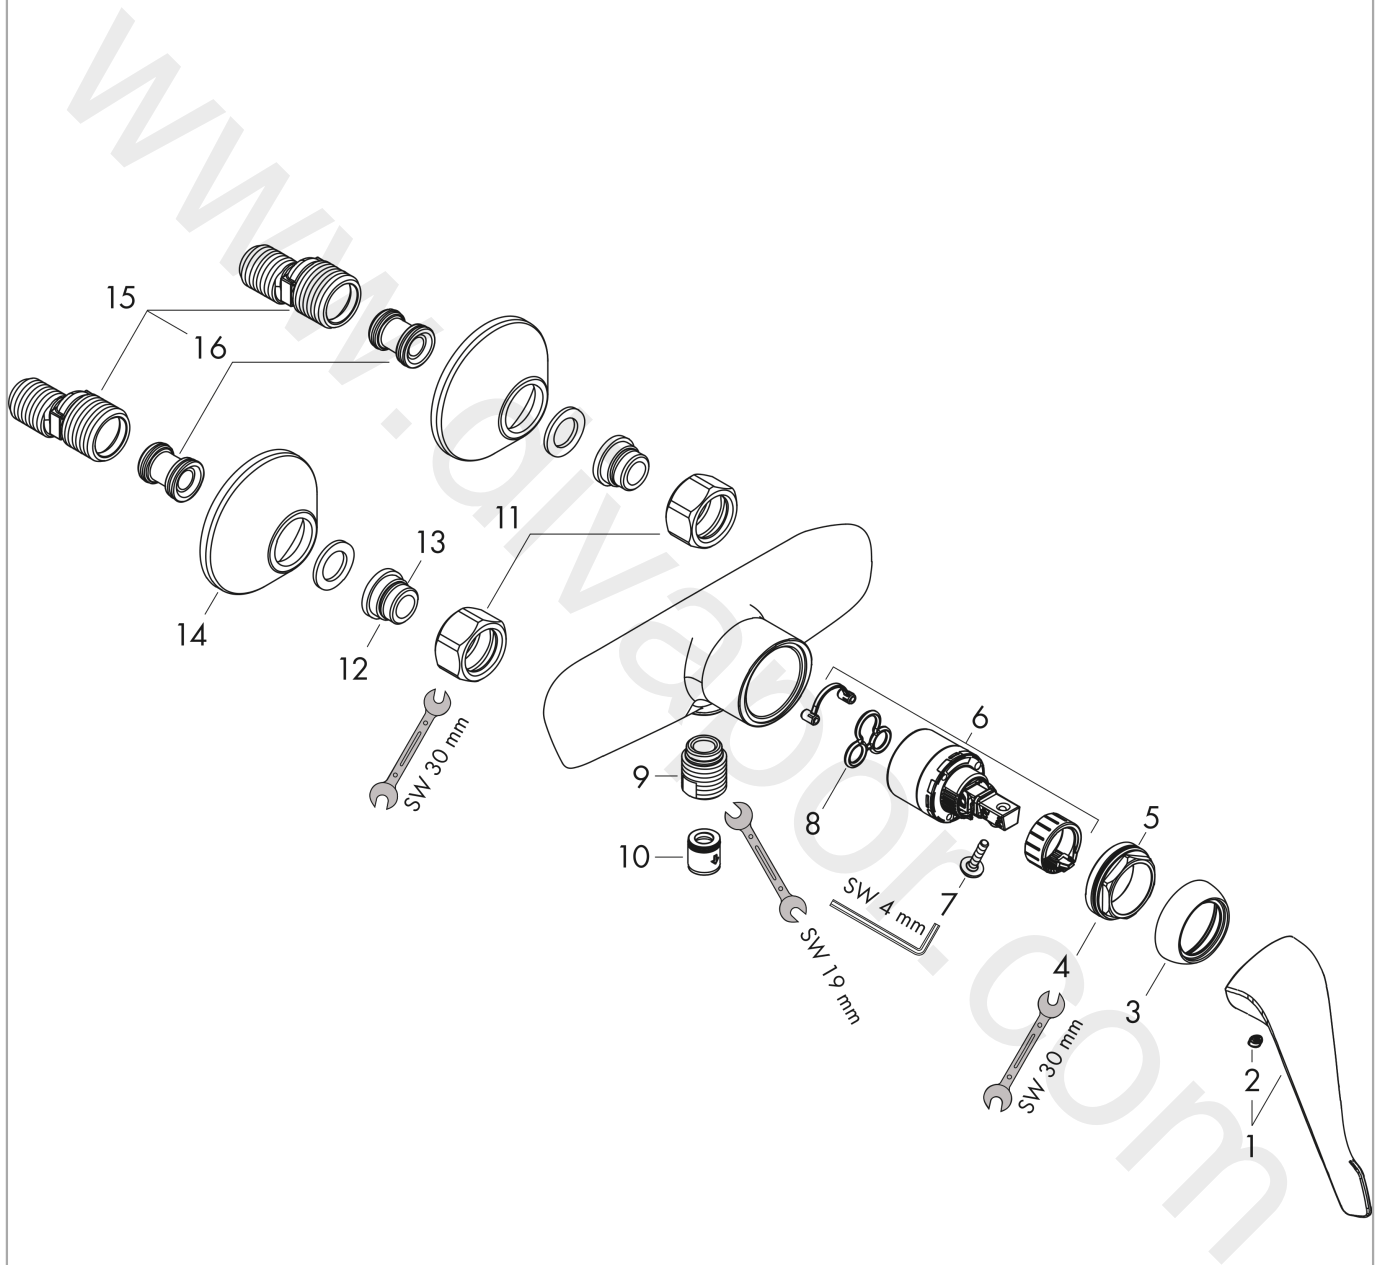

**Novus**

**Single lever shower mixer for exposed installation with extra long handle 11,8 cm**

Surfaces: Article Number: **71926000**

**Exploded Drawing**

Year of production: **10/17 - 06/22**

## Novus

Single lever shower mixer for exposed installation with extra long handle 11,8 cm

Surfaces: Article Number: **71926000**

### Spare part list

Year of production: **10/17 - 06/22**

Pos.	Description	Article Number	Price	PU
1	handle	93193000	£ 51,00	1
2	screw cover	96338000	£ 3,30	1
3	flange	97406000	£ 20,50	1
4	nut	97209000	£ 16,10	1
5	O-Ring 32x2	98193000	£ 3,30	1
6	cartridge, assy	92730000	£ 35,00	1
7	locking screw for handle	95140000	£ 6,10	1
8	seal	95008000	£ 9,00	1
9	Hose Connection	96044000	£ 25,00	1
10	set of non return valves DW 15	94074000	£ 16,10	1
11	set of nuts	96157000	£ 35,00	1
12	connecting thread	97220000	£ 16,10	1
13	O-ring 15x2	98163000	£ 3,30	1
14	escutcheon Ø 70 mm	94135000	£ 13,30	1
15	set of S-unions (±12 mm)	94140000	£ 51,00	1
16	noise reduction	96429000	£ 6,10	1