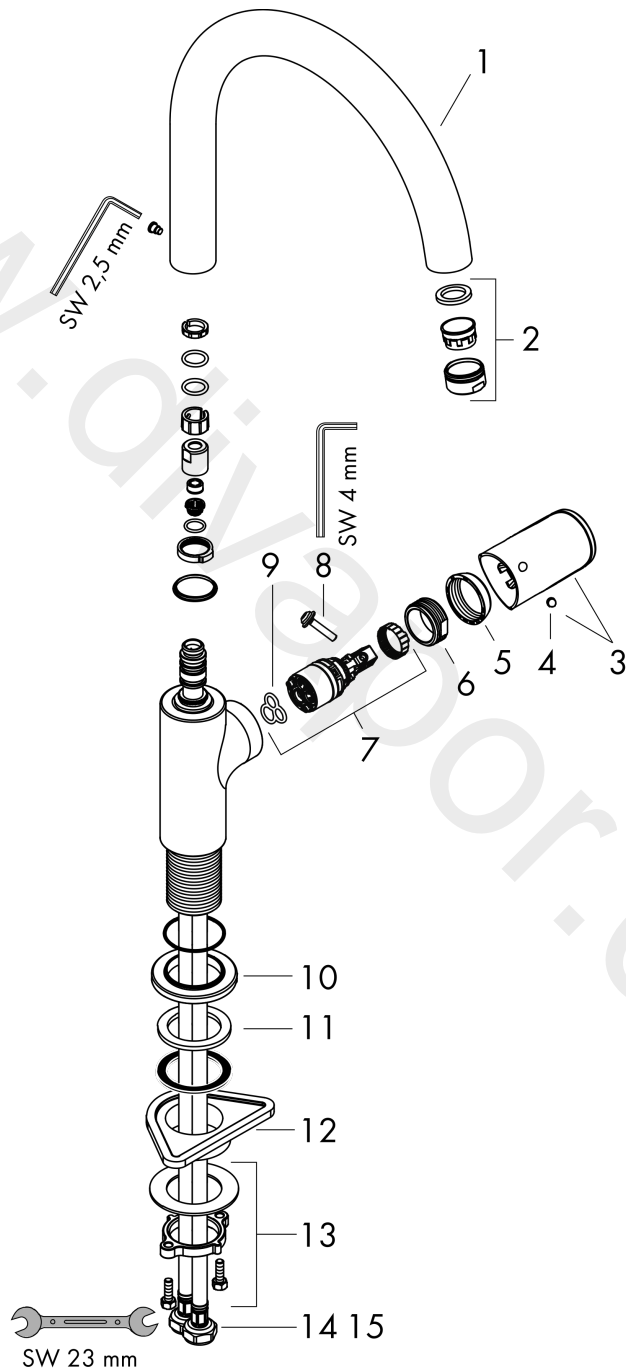

Vernis Blend
Single lever kitchen mixer 210 with swivel spout
 Finish: **Matt Black** Article Number: **71870673**

Description

product features

- ComfortZone 210
- swivel range adjustable in 2 steps 120° or 360°
- laminar spray
- connection dimension: DN15
- maximum flow rate at 3 bar: 7 l/min
- ceramic cartridge
- connection type: G 1/2 connections
- suitable for continuous flow water heaters

Technology

Product image

Scale drawing

Flowchart

Vernis Blend
Single lever kitchen mixer 210 with swivel spout
 Finish: **Matt Black** Article Number: **71870673**

Exploded Drawing

Year of production: >04/21

Vernis Blend

Single lever kitchen mixer 210 with swivel spout

Finish: **Matt Black** Article Number: **71870673**

Spare part list

Year of production: >04/21

Pos.	Description	Article Number	Price	PU
1	spout cpl.	93880670	-	1
2	aerator laminar	93649670	£ 33,00	1
3	handle	93691670	-	1
4	screw cover	96338000	£ 3,30	1
5	flange	93692670	-	1
6	nut	93693000	-	1
7	cartridge, assy	97685000	£ 64,00	1
8	locking screw for handle	95140000	£ 6,10	1
9	seal	98865000	£ 35,00	1
10	escutcheon	93946670	-	1
11	seal	93694000	-	1
12	support	97523000	£ 6,10	1
13	fixing set (Ø 32)	13961000	£ 25,00	1
14	connection hose 600 mm M8x0,75 G3/8	96510000	£ 25,00	1
15	O-ring 6,6x1,6	93019000	£ 3,30	1
a	fixation extension 35 mm	13898000	£ 79,00	1