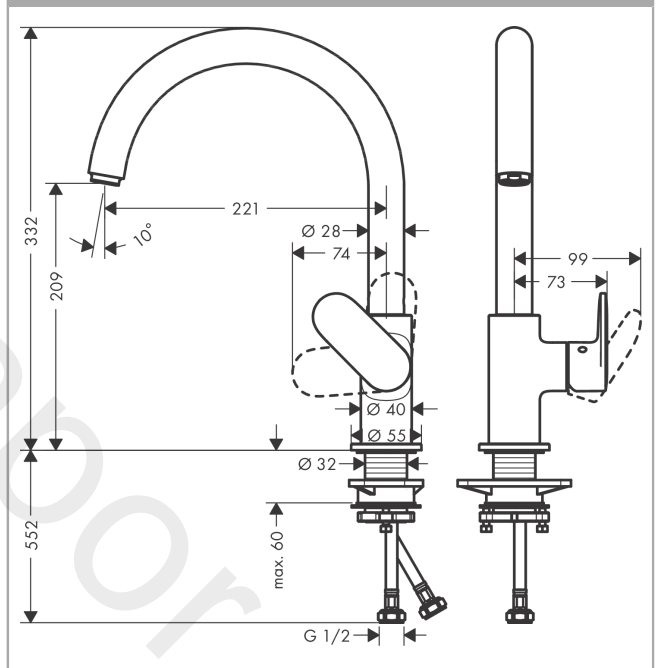

Vernis Blend
Single lever kitchen mixer 210 with swivel spout
 Finish: **Matt Black** Article Number: **71870673**

Description

product features

- ComfortZone 210
- swivel range adjustable in 2 steps 120° or 360°
- laminar spray
- connection dimension: DN15
- maximum flow rate at 3 bar: 7 l/min
- ceramic cartridge
- connection type: G 1/2 connections
- suitable for continuous flow water heaters

Technology

Product image

Scale drawing

Flowchart

Vernis Blend
Single lever kitchen mixer 210 with swivel spout
 Finish: **Matt Black** Article Number: **71870673**

Exploded Drawing

Year of production: >04/21

Vernis Blend

Single lever kitchen mixer 210 with swivel spout

Finish: **Matt Black** Article Number: **71870673**

Spare part list

Year of production: >04/21

Pos.	Description	Article Number	Price	PU
1	spout cpl.	93880670	-	1
2	aerator laminar	93649670	£ 33,00	1
3	handle	93691670	-	1
4	screw cover	96338000	£ 3,30	1
5	flange	93692670	-	1
6	nut	93693000	-	1
7	cartridge, assy	97685000	£ 64,00	1
8	locking screw for handle	95140000	£ 6,10	1
9	seal	98865000	£ 35,00	1
10	escutcheon	93946670	-	1
11	seal	93694000	-	1
12	support	97523000	£ 6,10	1
13	fixing set (Ø 32)	13961000	£ 25,00	1
14	connection hose 600 mm M8x0,75 G3/8	96510000	£ 25,00	1
15	O-ring 6,6x1,6	93019000	£ 3,30	1
a	fixation extension 35 mm	13898000	£ 79,00	1