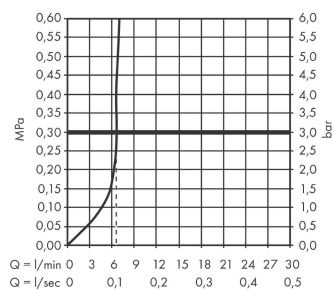

Vernis Blend
Single lever kitchen mixer 210 with swivel spout
 Finish: **Matt Black** Article Number: **71870673**

Description

product features

- ComfortZone 210
- swivel range adjustable in 2 steps 120° or 360°
- laminar spray
- connection dimension: DN15
- maximum flow rate at 3 bar: 7 l/min
- ceramic cartridge
- connection type: G 1/2 connections
- suitable for continuous flow water heaters

Technology

Product image

Scale drawing

Flowchart

Vernis Blend
Single lever kitchen mixer 210 with swivel spout
 Finish: **Matt Black** Article Number: **71870673**

Exploded Drawing

Year of production: >04/21