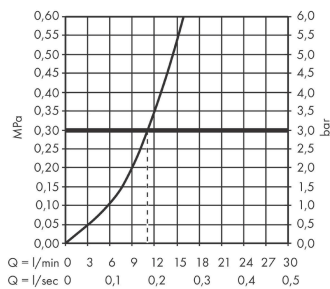

Vernis Blend M35
Single lever kitchen mixer 210 with swivel spout
 Finish: **Chrome** Article Number: **71870000**

Description

product features

- ComfortZone 210
- swivel range adjustable in 2 steps 120° or 360°
- normal spray
- connection dimension: DN15
- maximum flow rate at 3 bar: 11,1 l/min
- ceramic cartridge
- connection type: G 3/8 connections
- suitable for continuous flow water heaters
- WRAS 2101016
- WRAS 2101016 - WRAS Approval Letter

Article Details

Price excl. VAT

137,50 £

Technology

Product image

Scale drawing

Flowchart

Vernis Blend M35
Single lever kitchen mixer 210 with swivel spout
 Finish: **Chrome** Article Number: **71870000**