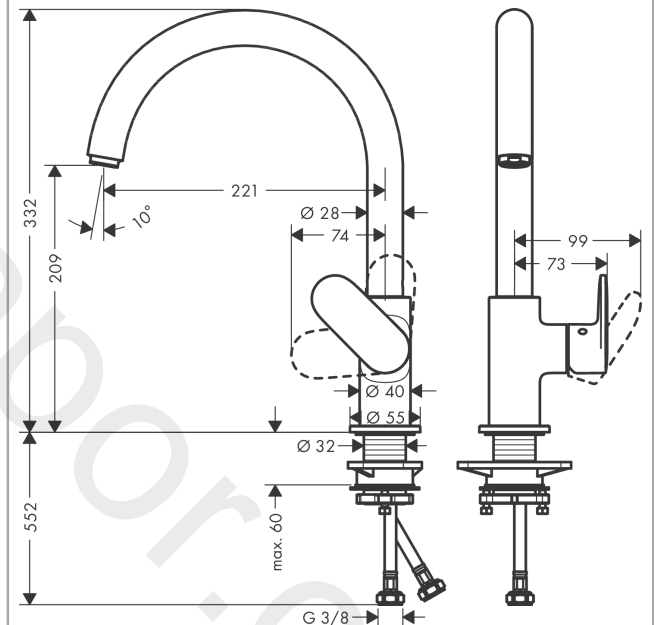

Vernis Blend M35
Single lever kitchen mixer 210 with swivel spout
 Finish: **Chrome** Article Number: **71870000**

Description

product features

- ComfortZone 210
- swivel range adjustable in 2 steps 120° or 360°
- normal spray
- connection dimension: DN15
- maximum flow rate at 3 bar: 11,1 l/min
- ceramic cartridge
- connection type: G 3/8 connections
- suitable for continuous flow water heaters
- WRAS 2101016
- WRAS 2101016 - WRAS Approval Letter

Article Details

Price excl. VAT

137,50 £

Technology

Product image

Scale drawing

Flowchart

Vernis Blend M35
Single lever kitchen mixer 210 with swivel spout
 Finish: **Chrome** Article Number: **71870000**

Exploded Drawing

Year of production: >04/21

Vernis Blend M35
Single lever kitchen mixer 210 with swivel spout
 Finish: **Chrome** Article Number: **71870000**

Spare part list

Year of production: >04/21

Pos.	Description	Article Number	Price	PU
1	spout cpl.	93880000	-	1
2	aerator M24x1	93881000	-	1
3	sealing set	93689000	£ 3,30	1
4	handle	93691000	-	1
5	screw cover	96338000	£ 3,30	1
6	flange	93692000	-	1
7	nut	93693000	-	1
8	cartridge, assy	97685000	£ 64,00	1
9	locking screw for handle	95140000	£ 6,10	1
10	seal	98865000	£ 35,00	1
11	escutcheon	93946000	-	1
12	seal	93694000	-	1
13	support	97523000	£ 6,10	1
14	fixing set (Ø 32)	13961000	£ 25,00	1
15	connection hose 600 mm M8x0,75 G3/8	96510000	£ 25,00	1
16	O-ring 7x1,5	98422000	£ 3,30	1