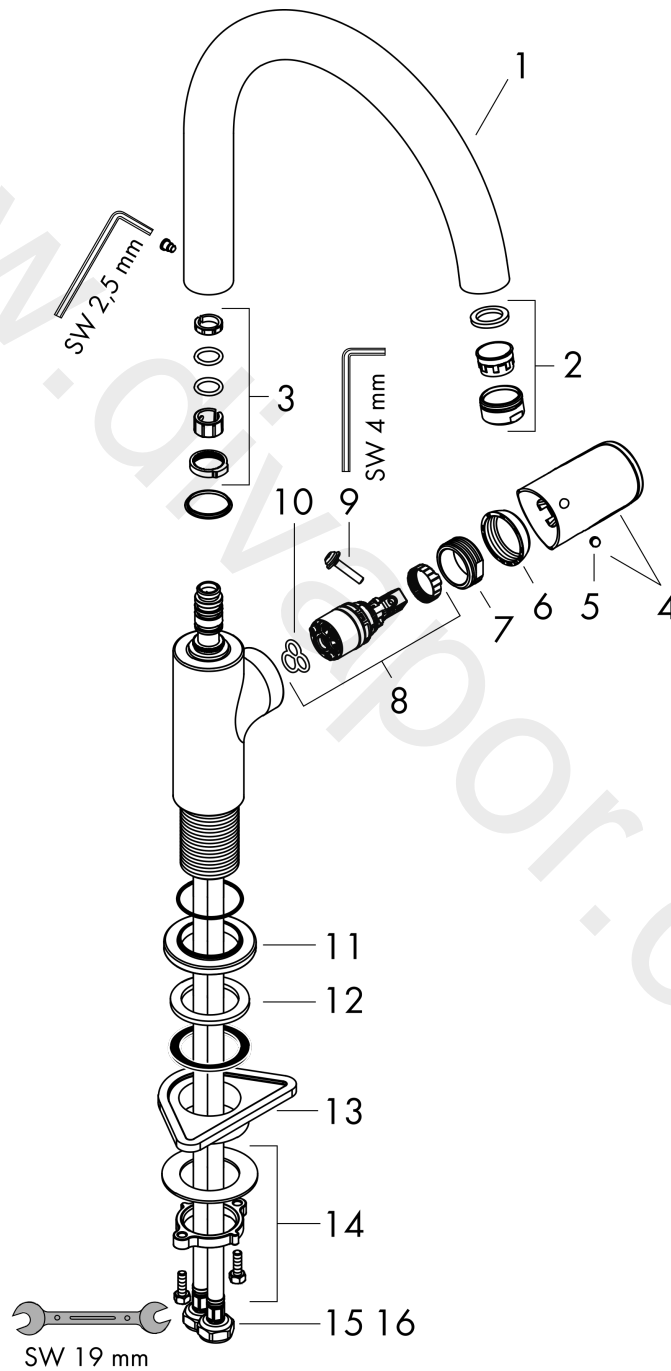

Vernis Blend M35
Single lever kitchen mixer 210 with swivel spout
 Finish: **Chrome** Article Number: **71870000**

Description

product features

- ComfortZone 210
- swivel range adjustable in 2 steps 120° or 360°
- normal spray
- connection dimension: DN15
- maximum flow rate at 3 bar: 11,1 l/min
- ceramic cartridge
- connection type: G 3/8 connections
- suitable for continuous flow water heaters
- WRAS 2101016
- WRAS 2101016 - WRAS Approval Letter

Article Details

Price excl. VAT

137,50 £

Technology

Product image

Scale drawing

Flowchart

Vernis Blend M35
Single lever kitchen mixer 210 with swivel spout
 Finish: **Chrome** Article Number: **71870000**

Exploded Drawing

Year of production: >04/21

Vernis Blend M35
Single lever kitchen mixer 210 with swivel spout
 Finish: **Chrome** Article Number: **71870000**

Spare part list

Year of production: >04/21

Pos.	Description	Article Number	Price	PU
1	spout cpl.	93880000	-	1
2	aerator M24x1	93881000	-	1
3	sealing set	93689000	£ 3,30	1
4	handle	93691000	-	1
5	screw cover	96338000	£ 3,30	1
6	flange	93692000	-	1
7	nut	93693000	-	1
8	cartridge, assy	97685000	£ 64,00	1
9	locking screw for handle	95140000	£ 6,10	1
10	seal	98865000	£ 35,00	1
11	escutcheon	93946000	-	1
12	seal	93694000	-	1
13	support	97523000	£ 6,10	1
14	fixing set (Ø 32)	13961000	£ 25,00	1
15	connection hose 600 mm M8x0,75 G3/8	96510000	£ 25,00	1
16	O-ring 7x1,5	98422000	£ 3,30	1