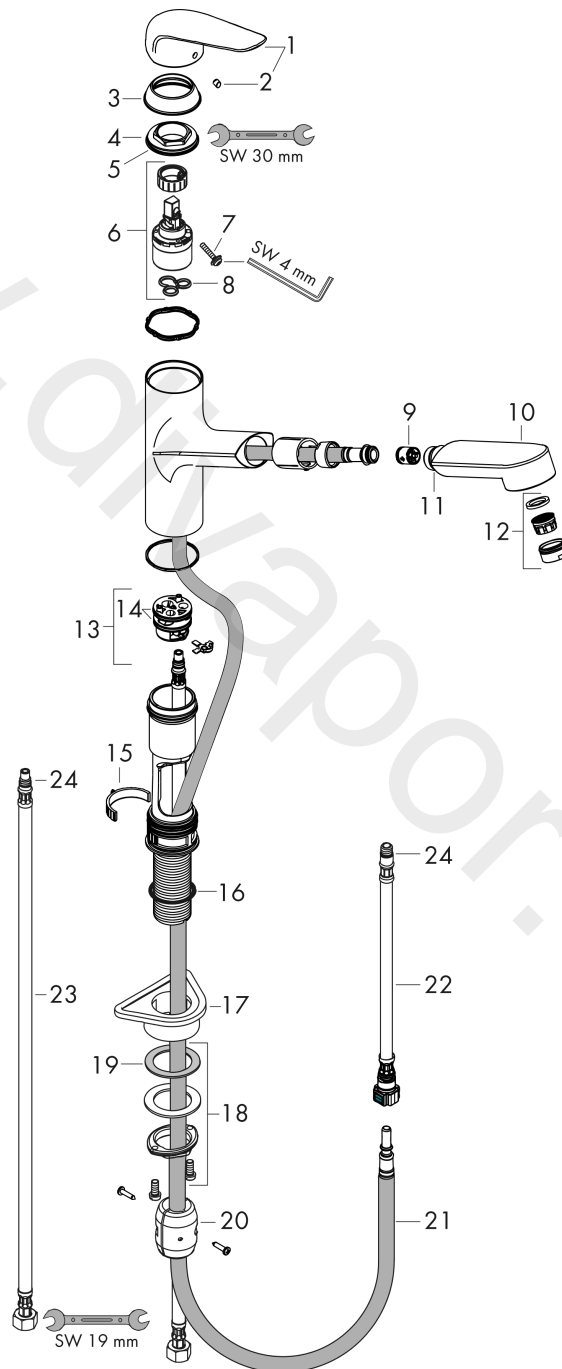

Focus M42

Single lever kitchen mixer 150, EcoSmart, pull-out spout, 1jet

Surfaces: Article Number: **71865000**

Exploded Drawing

Year of production: **10/19 - 04/20**

Focus M42**Single lever kitchen mixer 150, EcoSmart, pull-out spout, 1jet**Surfaces: Article Number: **71865000****Spare part list**Year of production: **10/19 - 04/20**

Pos.	Description	Article Number	Price	PU
1	handle	93336000	-	1
2	screw cover	96338000	-	1
3	flange	97995000	-	1
4	nut	97996000	-	1
5	O-ring 41x2	98212000	-	1
6	cartridge, assy	95646001	-	1
7	locking screw for handle	95140000	-	1
8	seal	95008000	-	1
9	set of non return valves DW 15	97350000	-	1
10	handspray	93563000	-	1
11	O-ring 18x1,5	98231000	-	1
12	aerator M24x1 (15 l/min)	13913000	-	1
13	adapter for cartridge	95911000	-	1
14	O-Ring 30x2	98186000	-	1
15	locating ring	92211000	-	1
16	O-Ring 36x2,5	98190000	-	1
17	support	97523000	-	1
18	fixing set (Ø 34)	95049000	-	1
19	lever collar	97548000	-	1
20	weight	92500000	-	1
21	hose 1,25 m	95506000	-	1
22	connection hose 600 mm	92264000	-	1
23	connection hose 900 mm M8x0,75 G3/8	98758000	-	1
24	O-ring 7x1,5	98422000	-	1