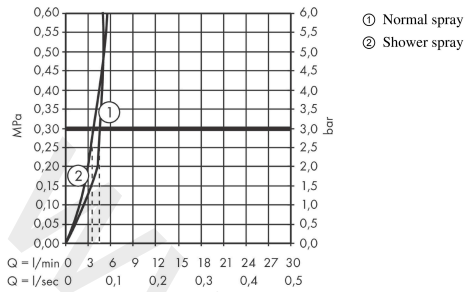

### Scale drawing

**Focus M42**

**Single lever kitchen mixer 180, EcoSmart, pull-out spray, 2jet**

Finish: **Chrome** Article Number: **71862000**

**Flowchart**

The consumption was measured in combination with the appropriate fittings (thermostat/mixer/in-wall valve) to reflect actual application in practice.