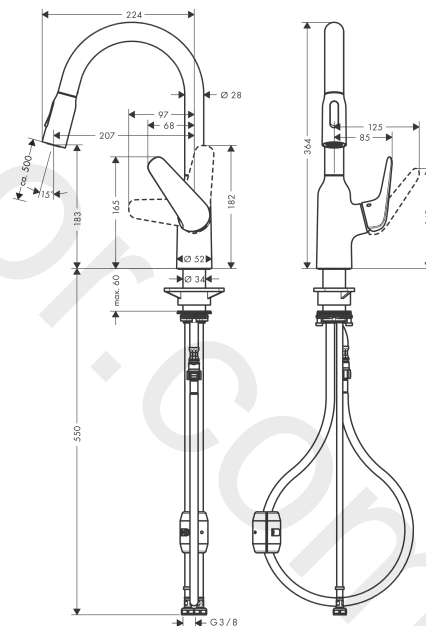

#### product features

- ComfortZone 180
- swivel range 360°
- laminar spray, shower spray
- lockable shower spray, spray returns through pressing spray diverter and spray returns automatically through handle closing
- MagFit magnetic shower support
- connection dimension: DN15
- maximum flow rate at 3 bar: 4,9 l/min
- ceramic cartridge
- connection type: G 3/8 connections
- temperature limitation adjustable
- integrated non-return valve
- suitable for continuous flow water heaters
- extension length up to 50 cm
- EU taxonomy: max. 6 l/min - Substantial Contribution (SC) possible

### Scale drawing

**Focus M42**

**Single lever kitchen mixer 180, EcoSmart, pull-out spray, 2jet**

Finish: **Chrome** Article Number: **71862000**

**Flowchart**

The consumption was measured in combination with the appropriate fittings (thermostat/mixer/in-wall valve) to reflect actual application in practice.