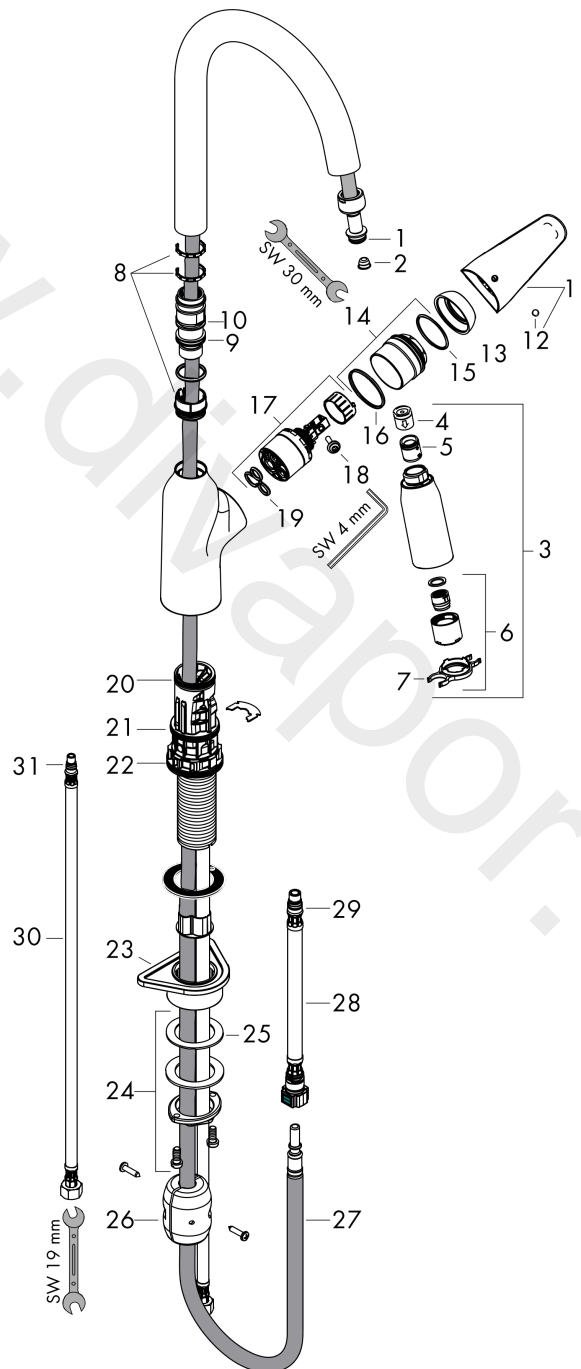

### Scale drawing

**Focus M42**

**Single lever kitchen mixer 180, EcoSmart, pull-out spray, 2jet**

Finish: **Chrome** Article Number: **71862000**

**Flowchart**

The consumption was measured in combination with the appropriate fittings (thermostat/mixer/in-wall valve) to reflect actual application in practice.

**Focus M42**

**Single lever kitchen mixer 180, EcoSmart, pull-out spray, 2jet**

Finish: **Chrome** Article Number: **71862000**

**Exploded Drawing**

Year of production: >10/19

**Focus M42****Single lever kitchen mixer 180, EcoSmart, pull-out spray, 2jet**Finish: **Chrome** Article Number: **71862000****Spare part list**

Year of production: &gt;10/19

Pos.	Description	Article Number	Price	PU
1	O-ring 11x2	98127000	£ 3,30	1
2	filter	97735000	£ 3,30	1
3	handspray	93343009	£ 173,00	1
4	non return valve	95332000	£ 9,00	1
5	flow limiter / non return valve	95376000	£ 25,00	1
6	spray former	93342000	£ 51,00	1
7	service tool	95910000	£ 9,00	1
8	set of lever collars	93428000	£ 3,30	1
9	O-ring 21x2,5	98211000	£ 3,30	1
10	O-ring 22x1,5	98173000	£ 3,30	1
11	handle	93344000	-	1
12	screw cover	96338000	£ 3,30	1
13	flange	97406000	£ 20,50	1
14	nut	93346000	£ 51,00	1
15	O-Ring 32x2	98193000	£ 3,30	1
16	O-ring 36x2	98156000	£ 3,30	1
17	cartridge, assy	95646001	£ 96,00	1
18	locking screw for handle	95140000	£ 6,10	1
19	seal	95008000	£ 9,00	1
20	O-ring 30x1,5	98433000	£ 3,30	1
21	O-ring 38x2	98396000	£ 3,30	1
22	O-ring 44x2,5	98162000	£ 3,30	1
23	support	97523000	£ 6,10	1
24	fixing set (special)	93253000	£ 20,50	1
25	lever collar	97548000	£ 3,30	1
26	weight	92500000	£ 43,00	1
27	hose 1,50 m	95507000	£ 79,00	1
28	connection hose 600 mm M10x1	95561000	£ 25,00	1
29	O-ring 8x1,5	98423000	£ 3,30	1
30	connection hose 600 mm M8x0,75 G3/8	96556000	£ 25,00	1
31	O-ring 7x1,5	98422000	£ 3,30	1